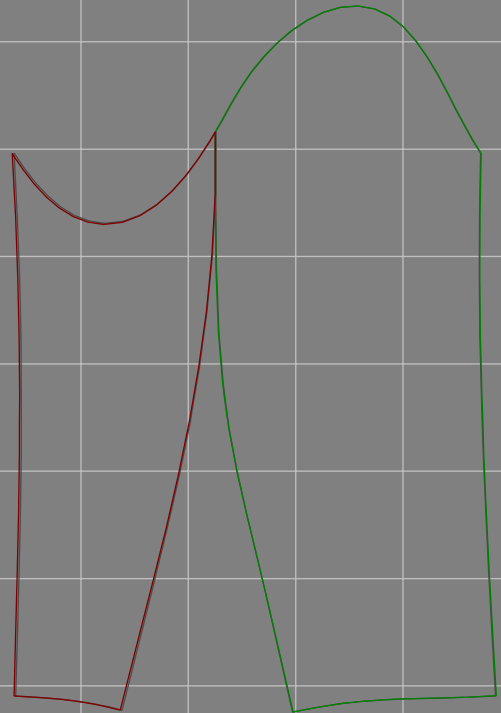

Not for print

Paper size: A4, size:1399.00 x1562.71 mm

# Example

size:1499.00 x2557.44 mm

Maneken =1 ver.0

rz\_1=170

rz\_16=92

rz\_17=78.8

rz\_18=71.8

rz\_19=100

rz\_20=98.1

---

. . . . .  
. . . . .  
. . . . .