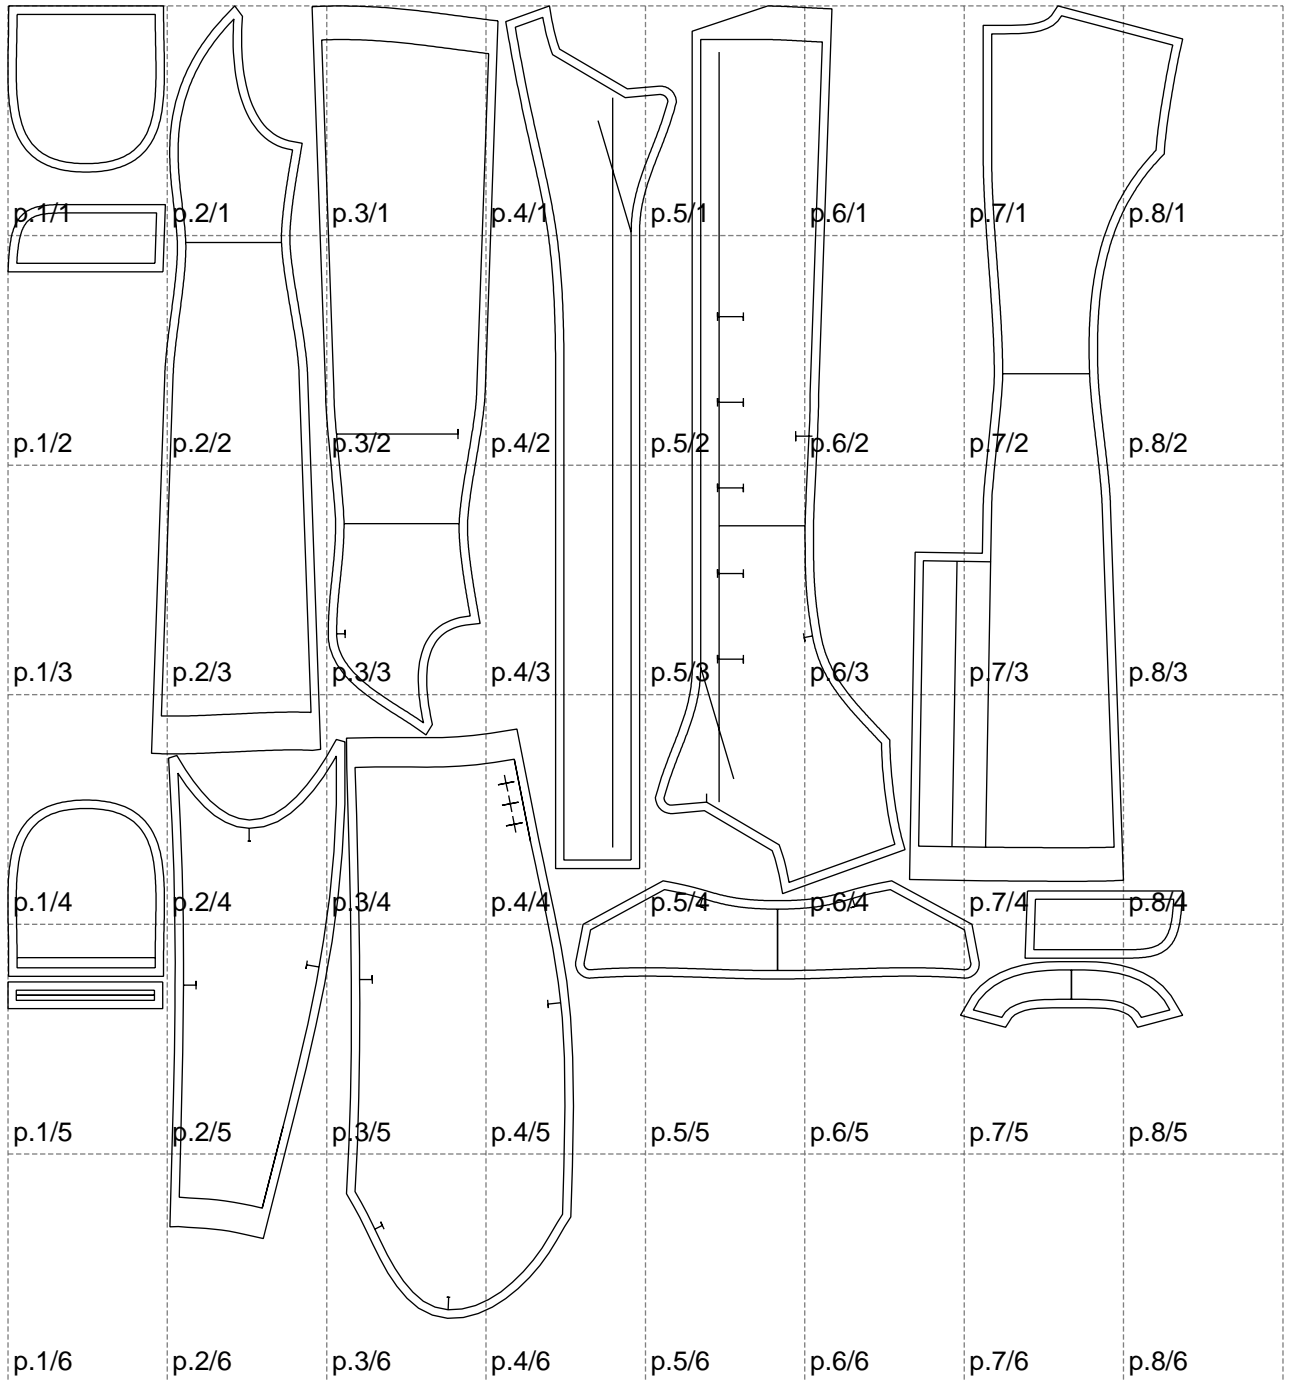

Not for print

Paper size: A4, size:1399.00 x1562.71 mm

# Example

size:1499.00 x2557.44 mm

Maneken =1 ver.0

rz\_1=170

rz\_16=92

rz\_17=78.8

rz\_18=71.8

rz\_19=100

rz\_20=98.1

---

. . . . .  
. . . . .  
. . . . .