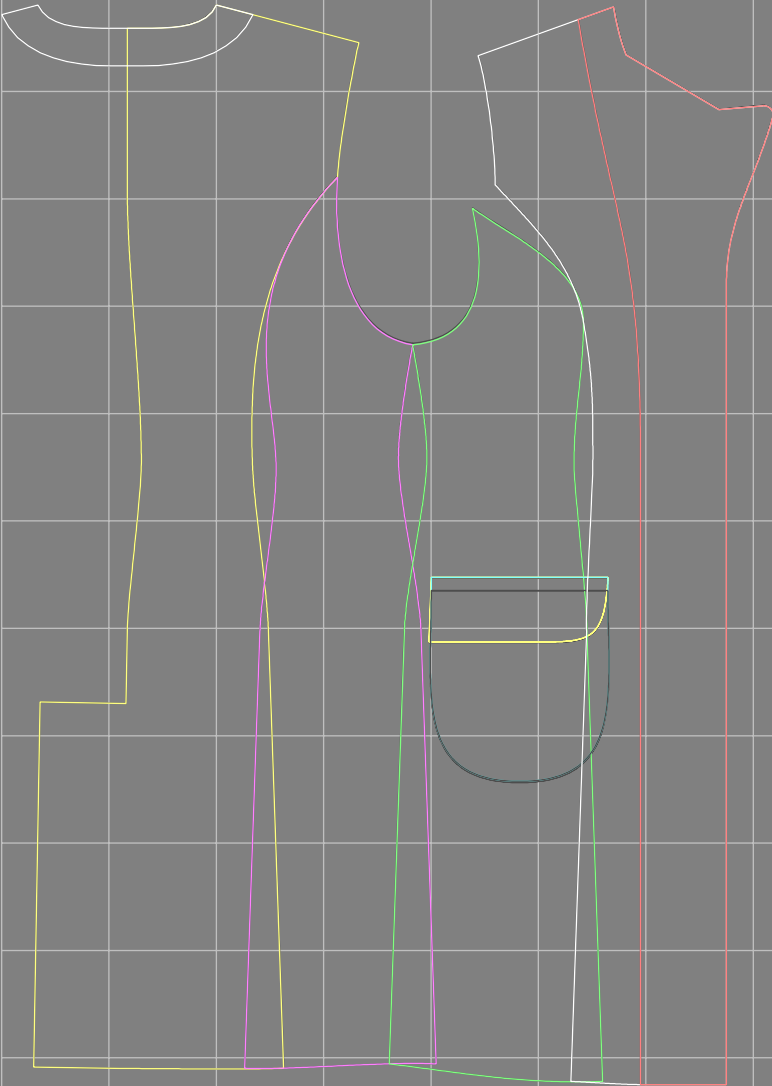

Not for print

Paper size: A4, size:1399.00 x1562.71 mm

# Example

size:1499.00 x2557.44 mm

Maneken =1 ver.0

rz\_1=170

rz\_16=92

rz\_17=78.8

rz\_18=71.8

rz\_19=100

rz\_20=98.1

---

. . . . .  
. . . . .  
. . . . .