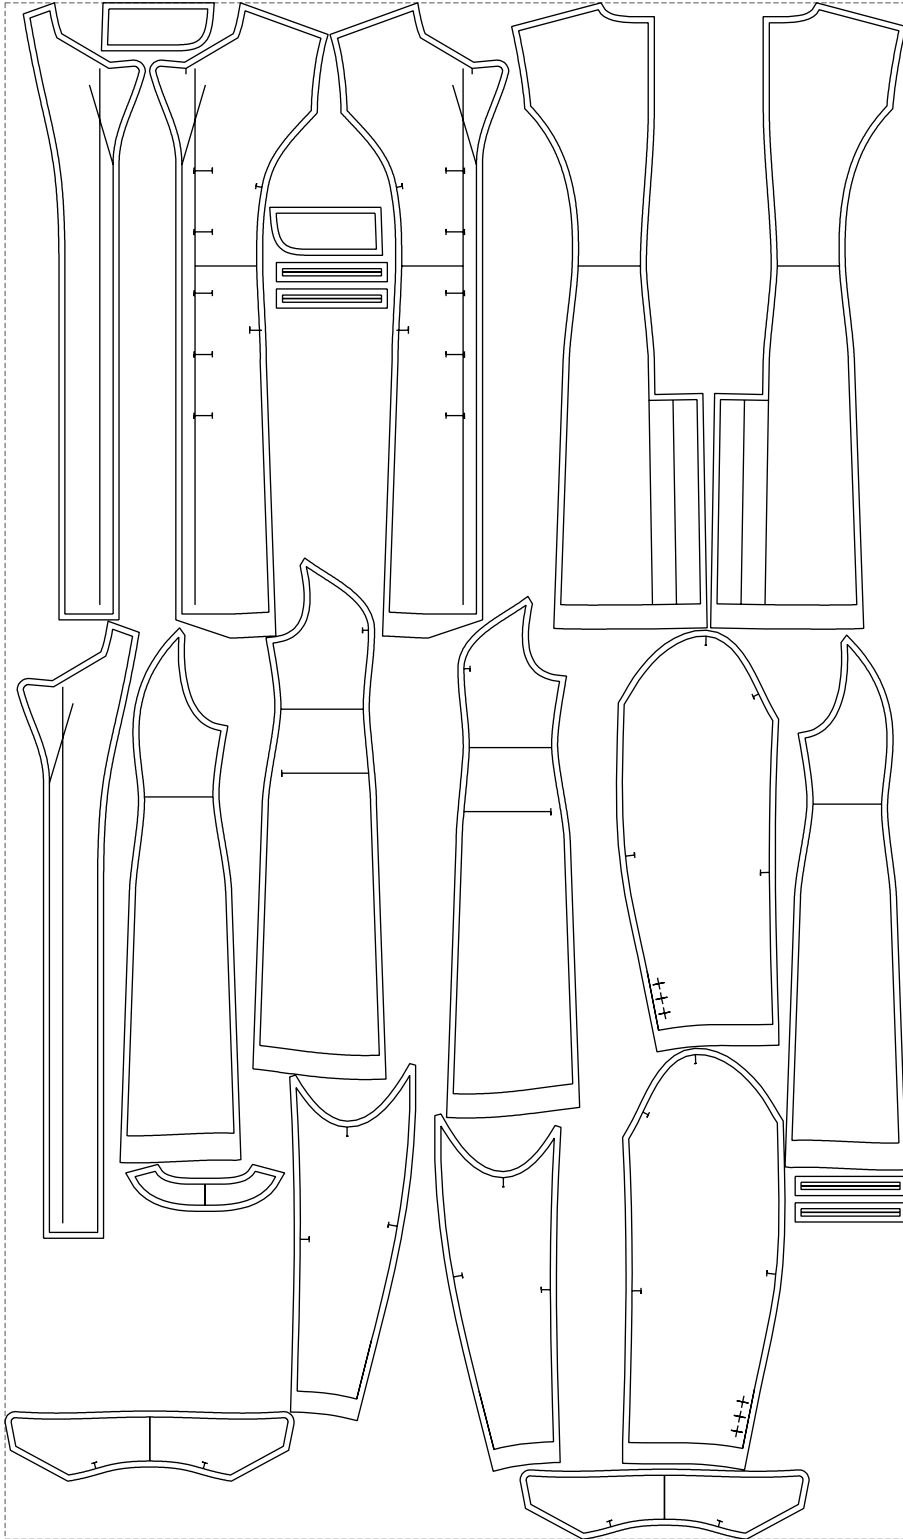

Not for print

Paper size: A4, size:1399.00 x1562.71 mm

# Example

size:1499.00 x2557.44 mm

Maneken =1 ver.0

rz\_1=170

rz\_16=92

rz\_17=78.8

rz\_18=71.8

rz\_19=100

rz\_20=98.1

---

. . . . .  
. . . . .  
. . . . .