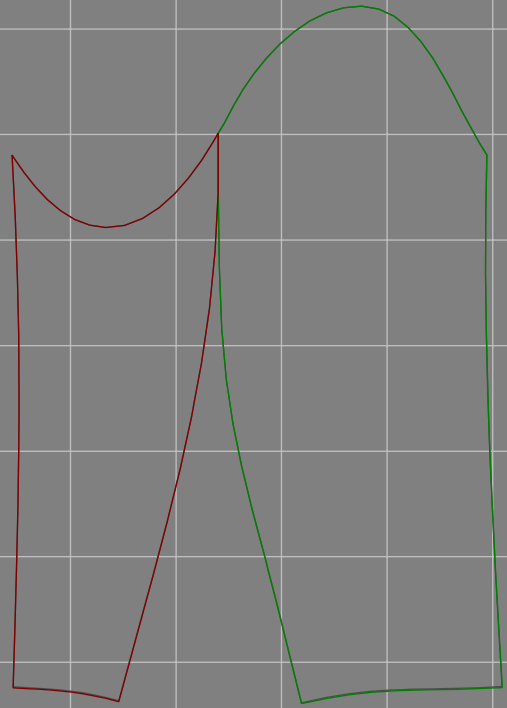

Not for print

Paper size: A4, size:1399.00 x1562.47 mm

# Example

size:1488.97 x2668.55 mm

Maneken =1 ver.0

rz\_1=170

rz\_16=96

rz\_17=82

rz\_18=76

rz\_19=104

rz\_20=101.8

---

. . . . .  
. . . . .  
. . . . .