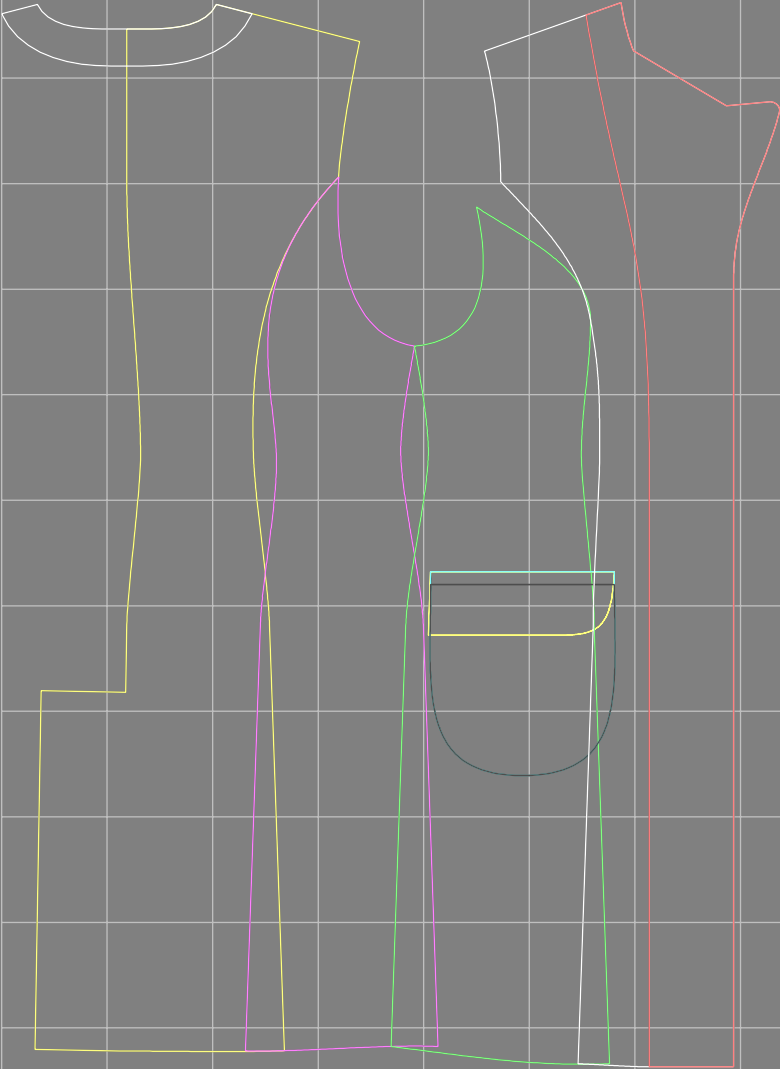

Not for print

Paper size: A4, size:1399.00 x1562.47 mm

# Example

size:1488.97 x2668.55 mm

Maneken =1 ver.0

rz\_1=170

rz\_16=96

rz\_17=82

rz\_18=76

rz\_19=104

rz\_20=101.8

---

. . . . .  
. . . . .  
. . . . .