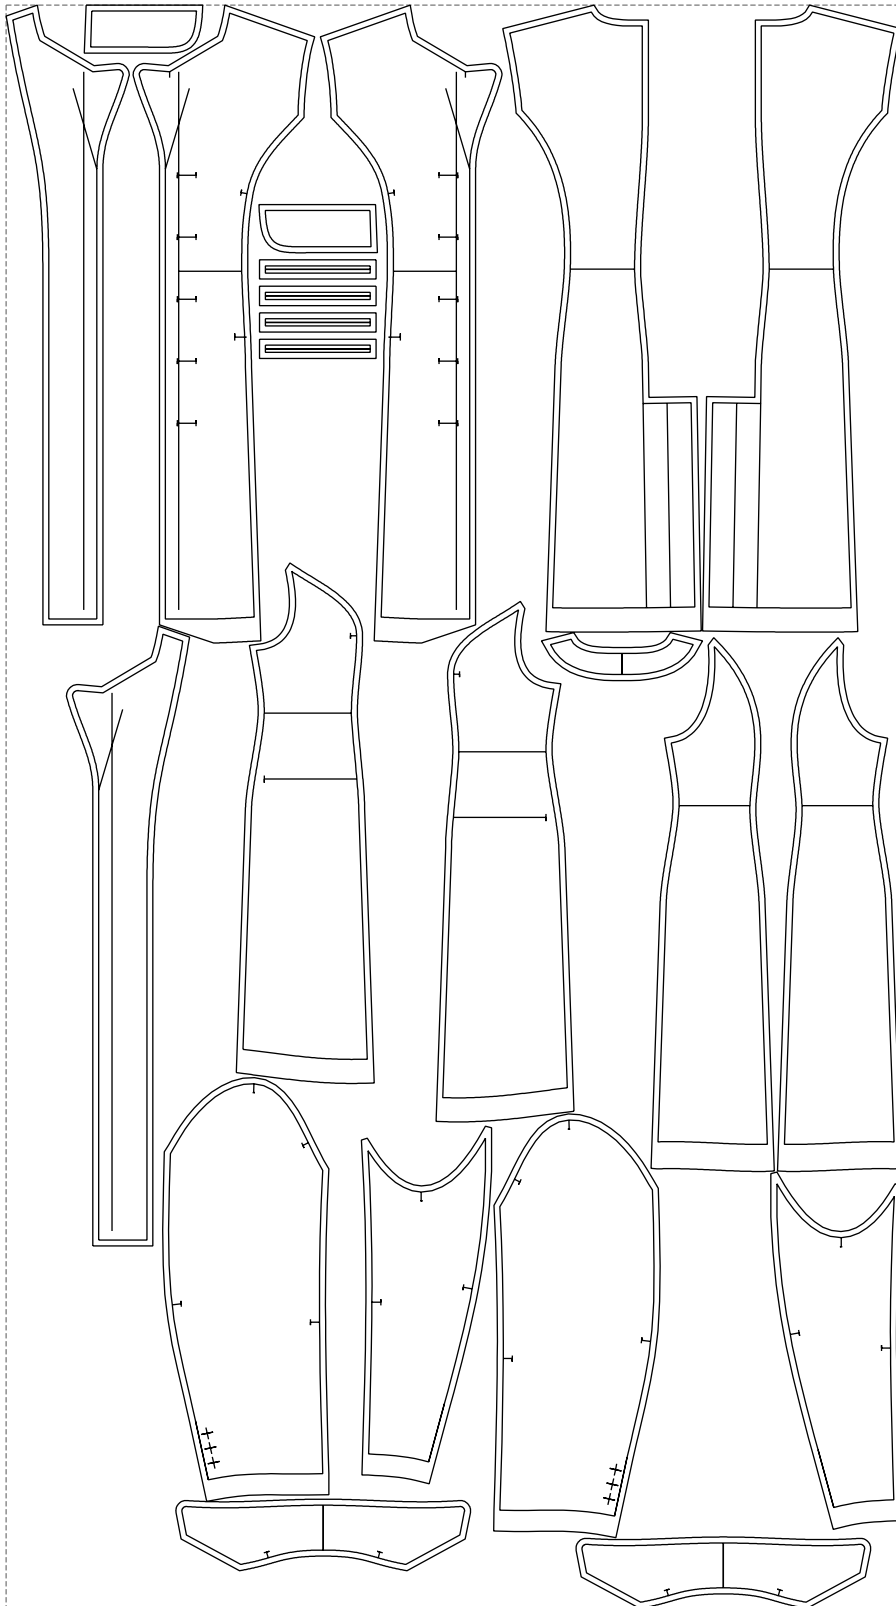

Not for print

Paper size: A4, size:1399.00 x1562.47 mm

# Example

size:1488.97 x2668.55 mm

Maneken =1 ver.0

rz\_1=170

rz\_16=96

rz\_17=82

rz\_18=76

rz\_19=104

rz\_20=101.8

---

. . . . .  
. . . . .  
. . . . .