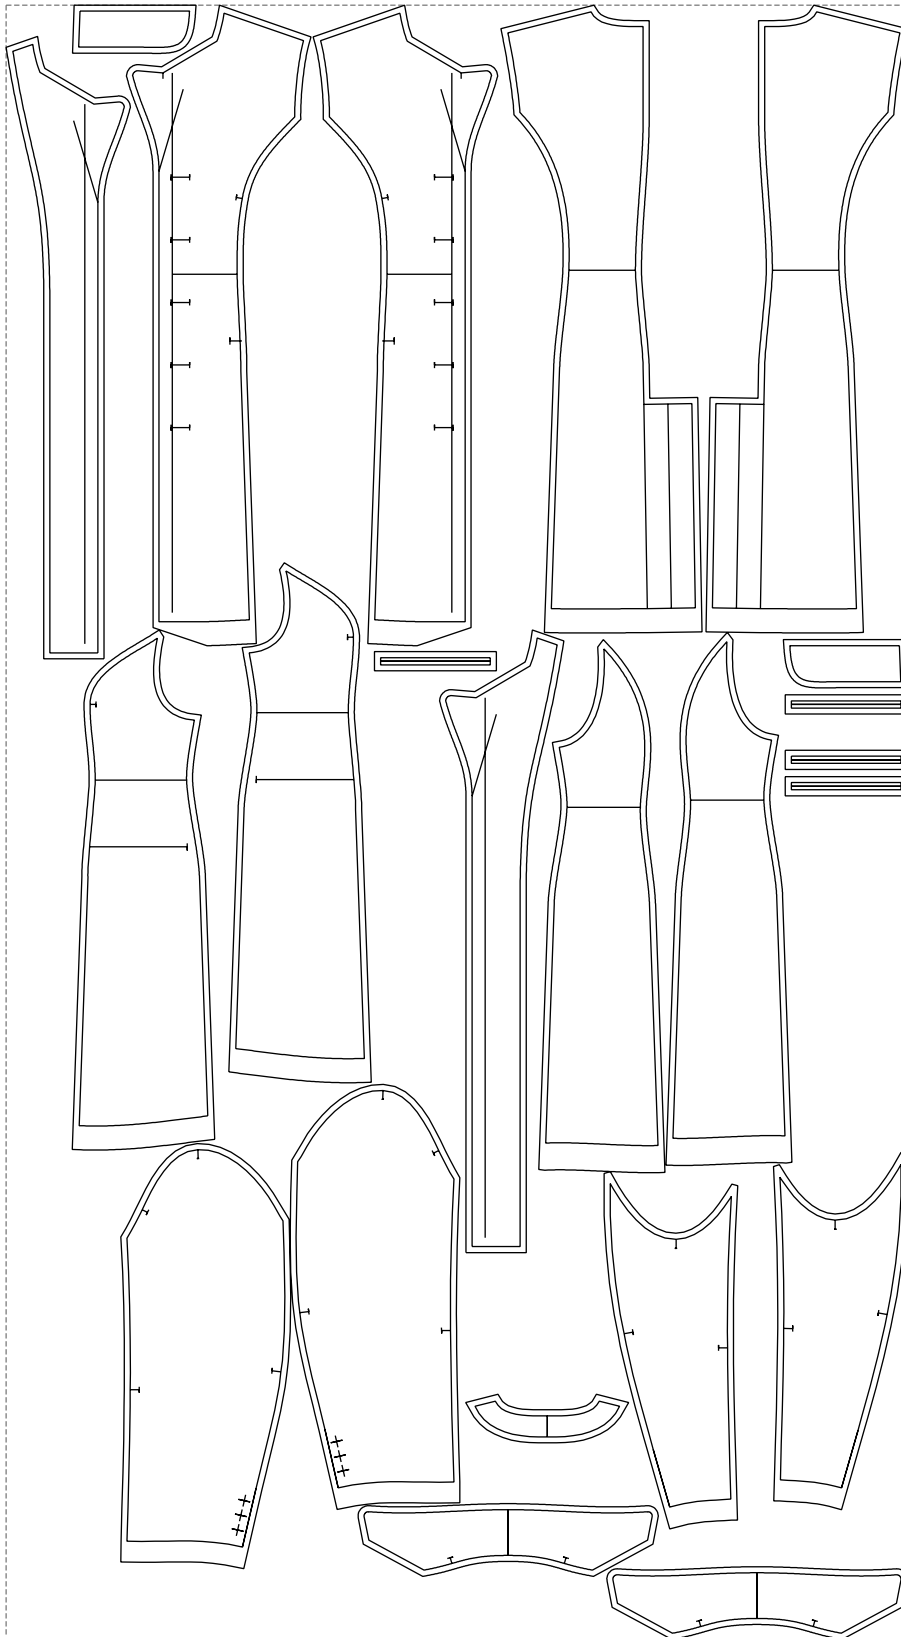

Not for print

Paper size: A4, size:1267.97 x1565.13 mm

# Example

size:1499.00 x2720.12 mm

Maneken =1 ver.0

rz\_1=170

rz\_16=100

rz\_17=85.4

rz\_18=80.2

rz\_19=108

rz\_20=105.4

---

. . . . .  
. . . . .  
. . . . .