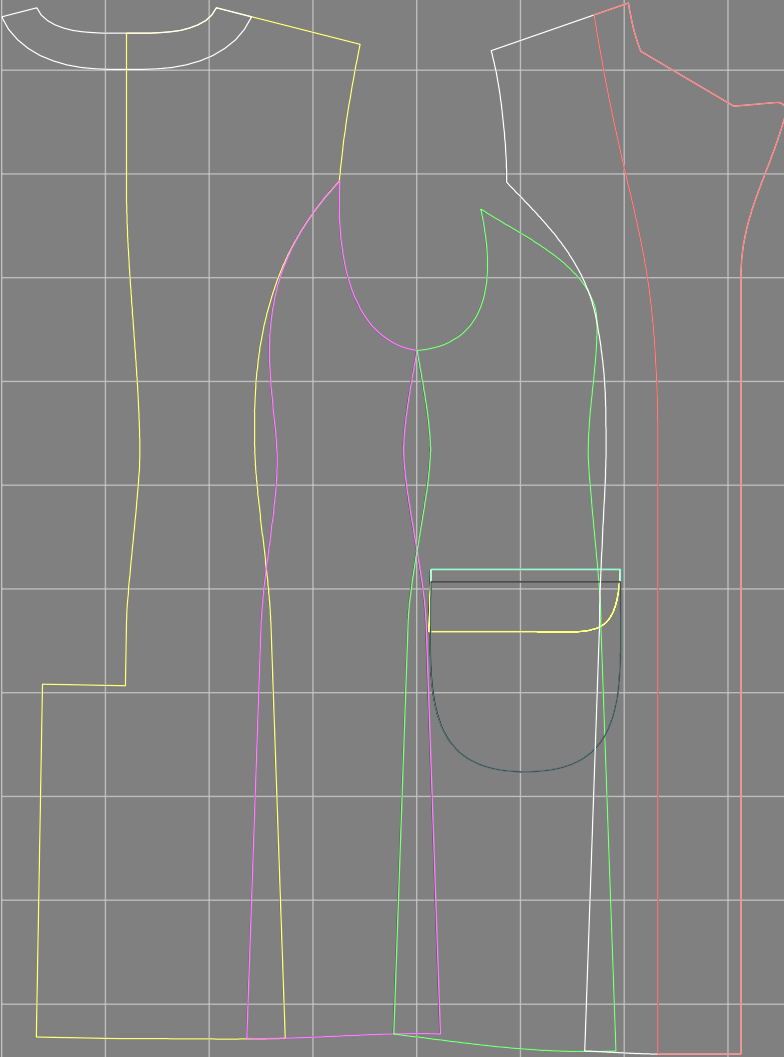

Not for print

Paper size: A4, size:1267.97 x1565.13 mm

# Example

size:1499.00 x2720.12 mm

Maneken =1 ver.0

rz\_1=170

rz\_16=100

rz\_17=85.4

rz\_18=80.2

rz\_19=108

rz\_20=105.4

---

. . . . .  
. . . . .  
. . . . .