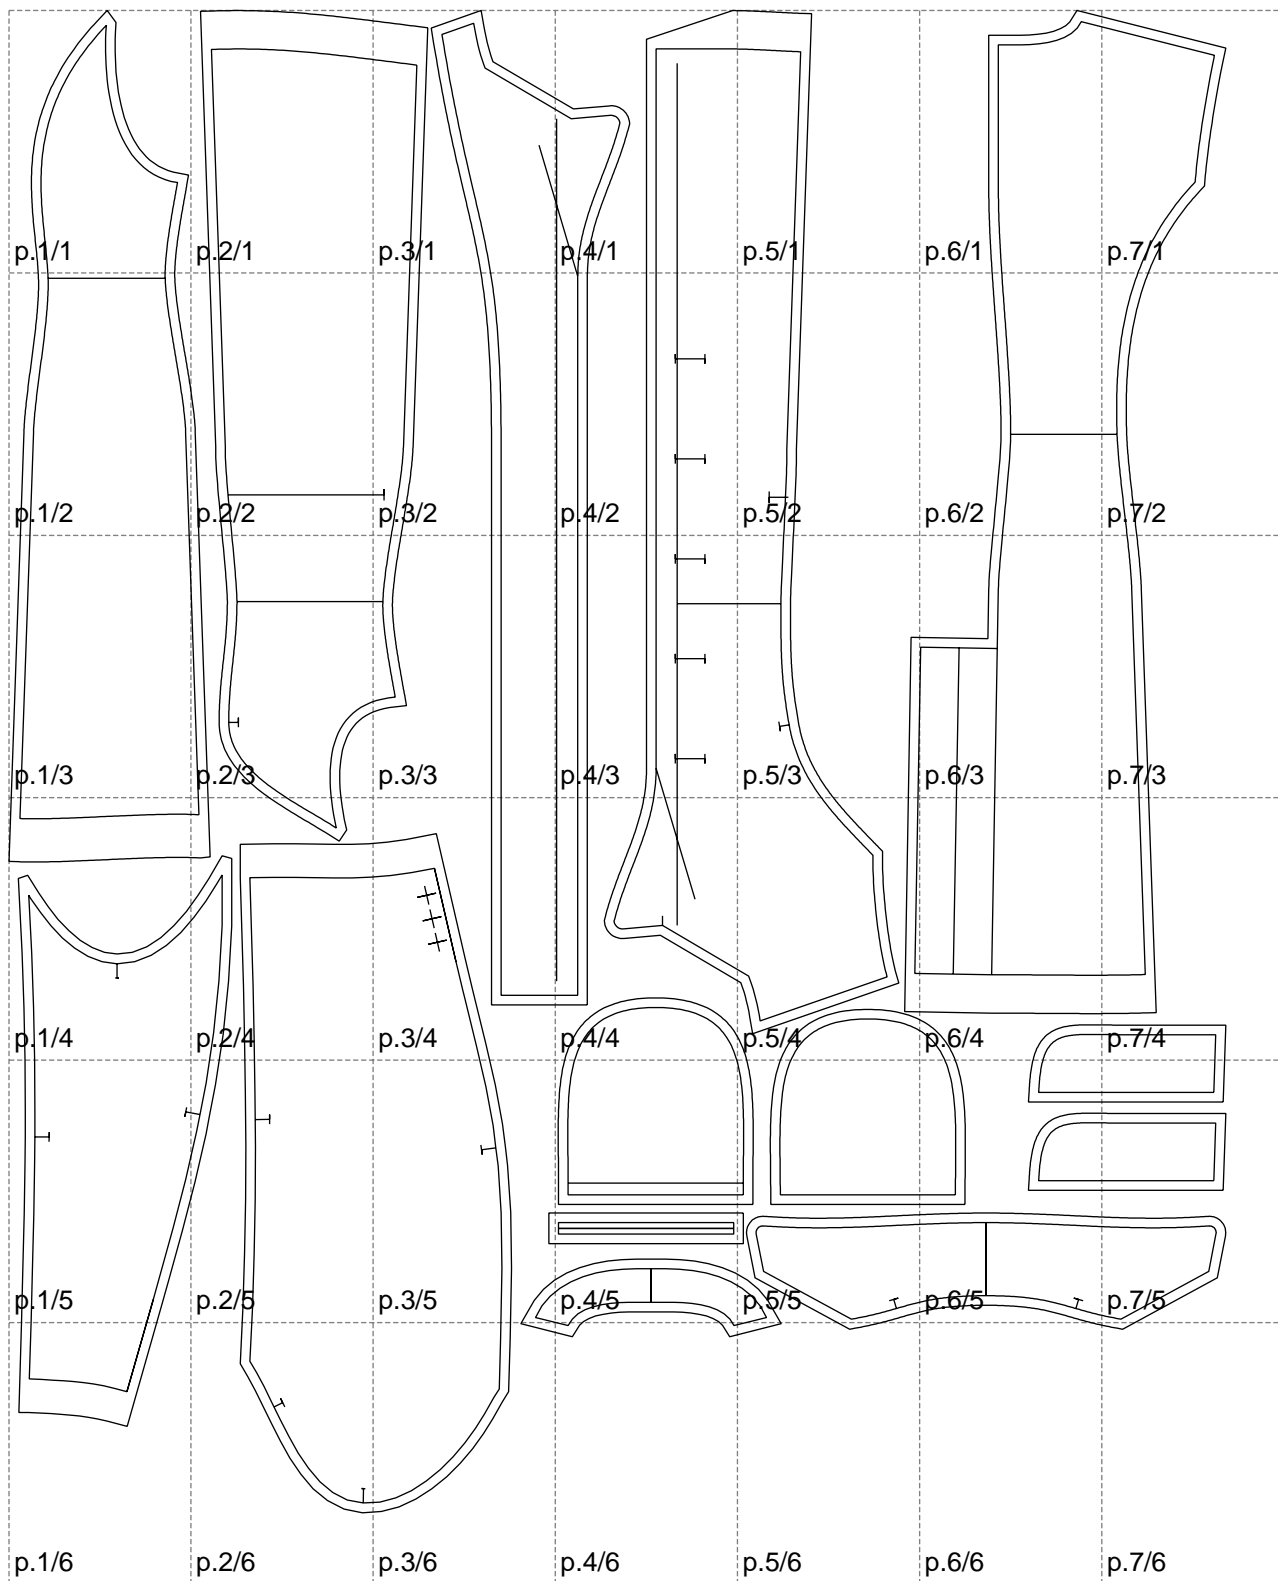

Not for print

Paper size: A4, size:1267.97 x1565.13 mm

# Example

size:1499.00 x2720.12 mm

Maneken =1 ver.0

rz\_1=170

rz\_16=100

rz\_17=85.4

rz\_18=80.2

rz\_19=108

rz\_20=105.4

---

. . . . .  
. . . . .  
. . . . .