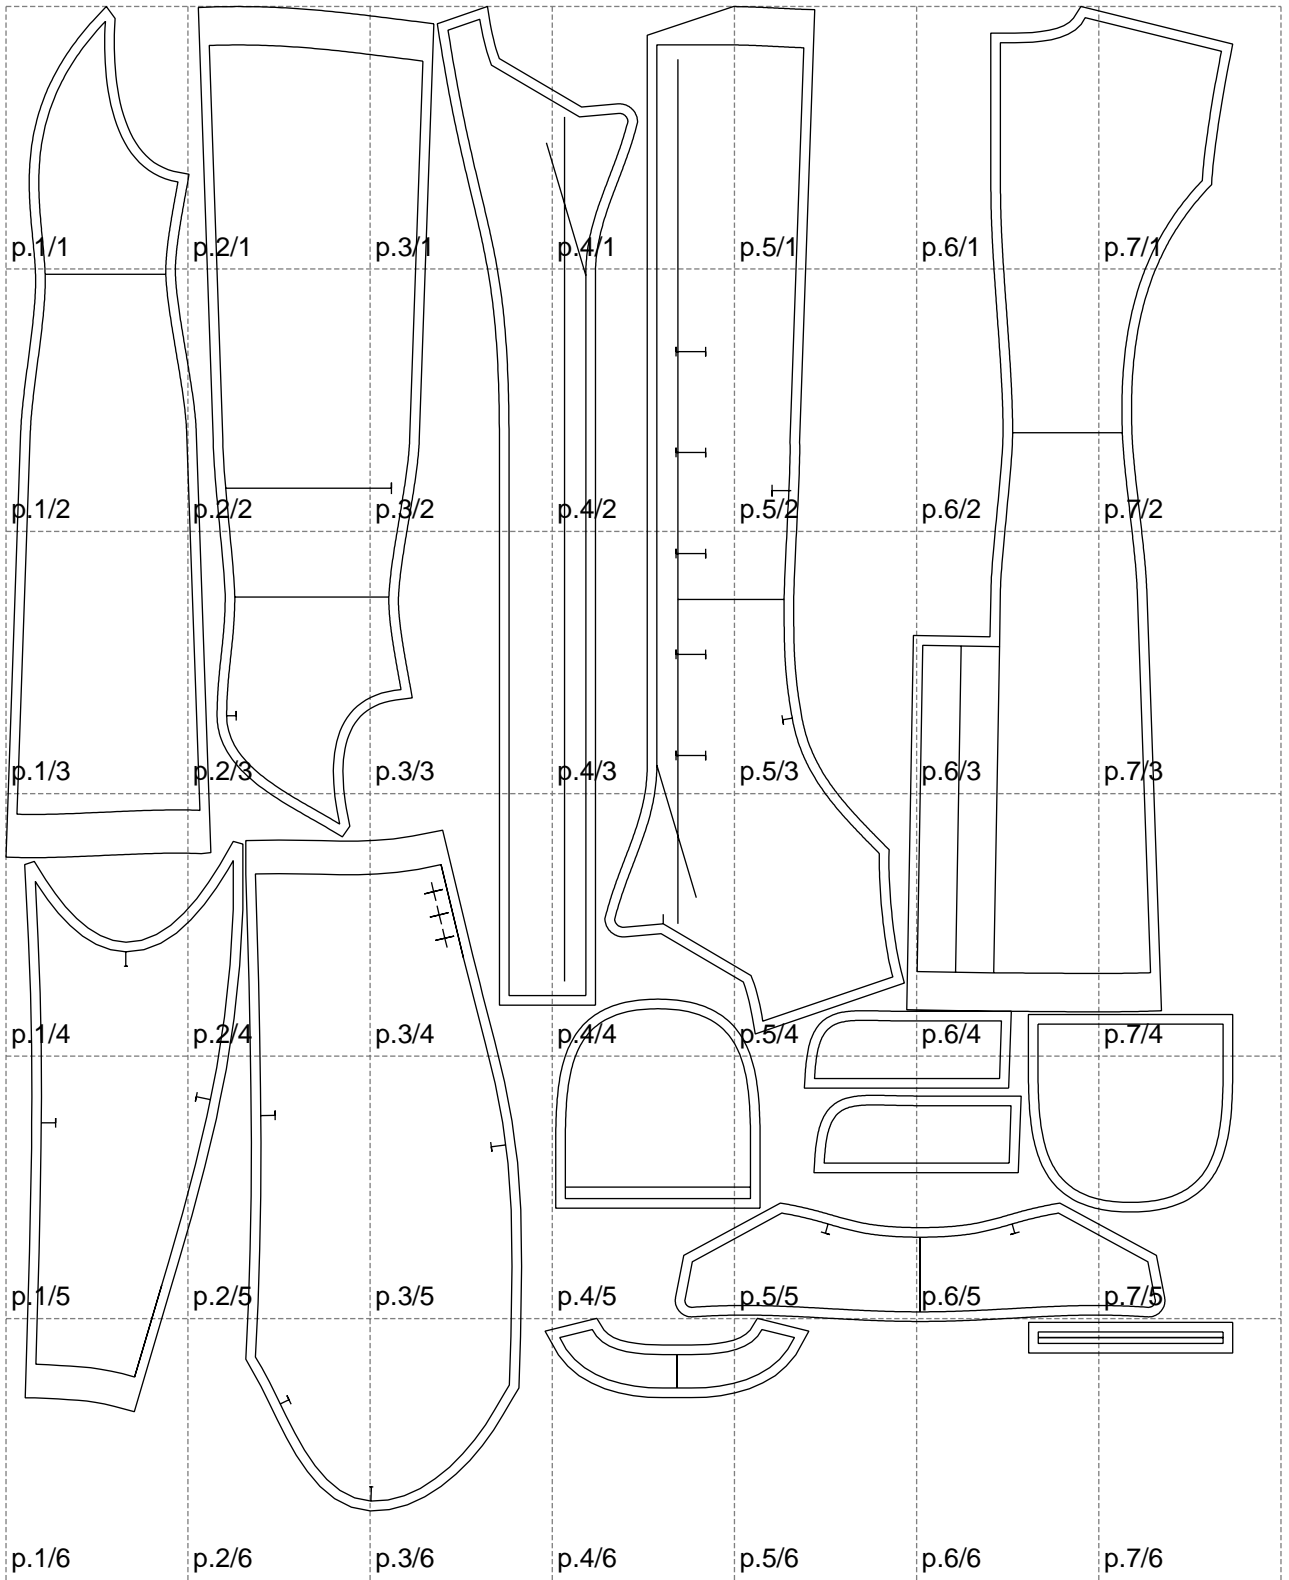

Not for print

Paper size: A4, size:1278.45 x1567.34 mm

# Example

size:1499.00 x2698.80 mm

Maneken =1 ver.0

rz\_1=170

rz\_16=104

rz\_17=88.9

rz\_18=84.4

rz\_19=112

rz\_20=109.3

---

. . . . .  
. . . . .  
. . . . .