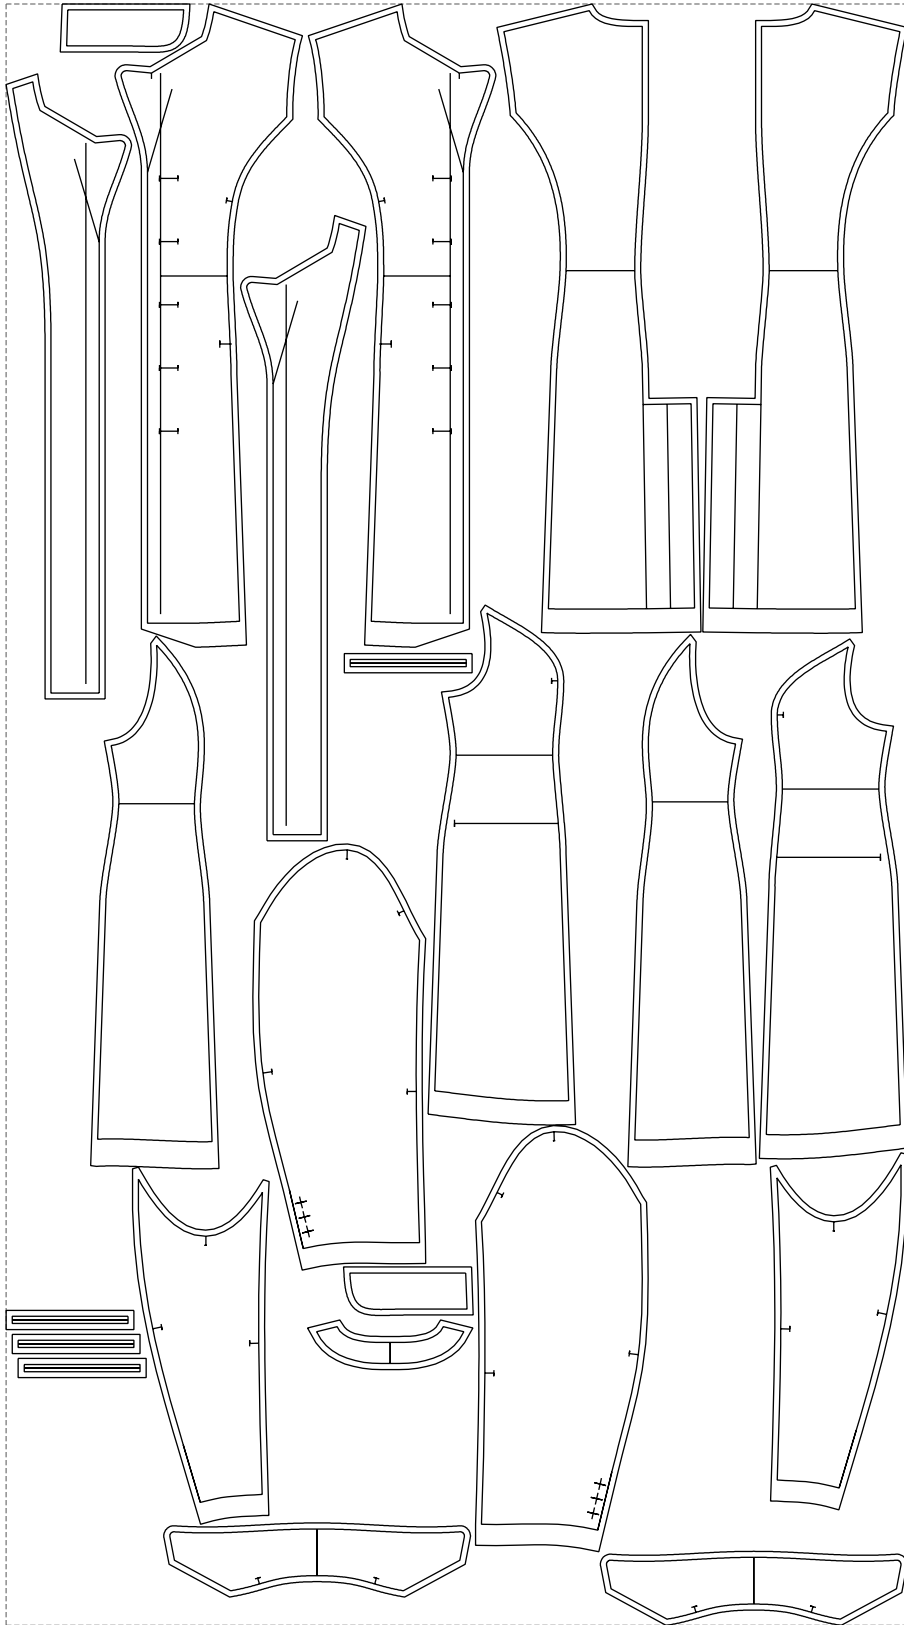

Not for print

Paper size: A4, size:1278.45 x1567.34 mm

# Example

size:1499.00 x2698.80 mm

Maneken =1 ver.0

rz\_1=170

rz\_16=104

rz\_17=88.9

rz\_18=84.4

rz\_19=112