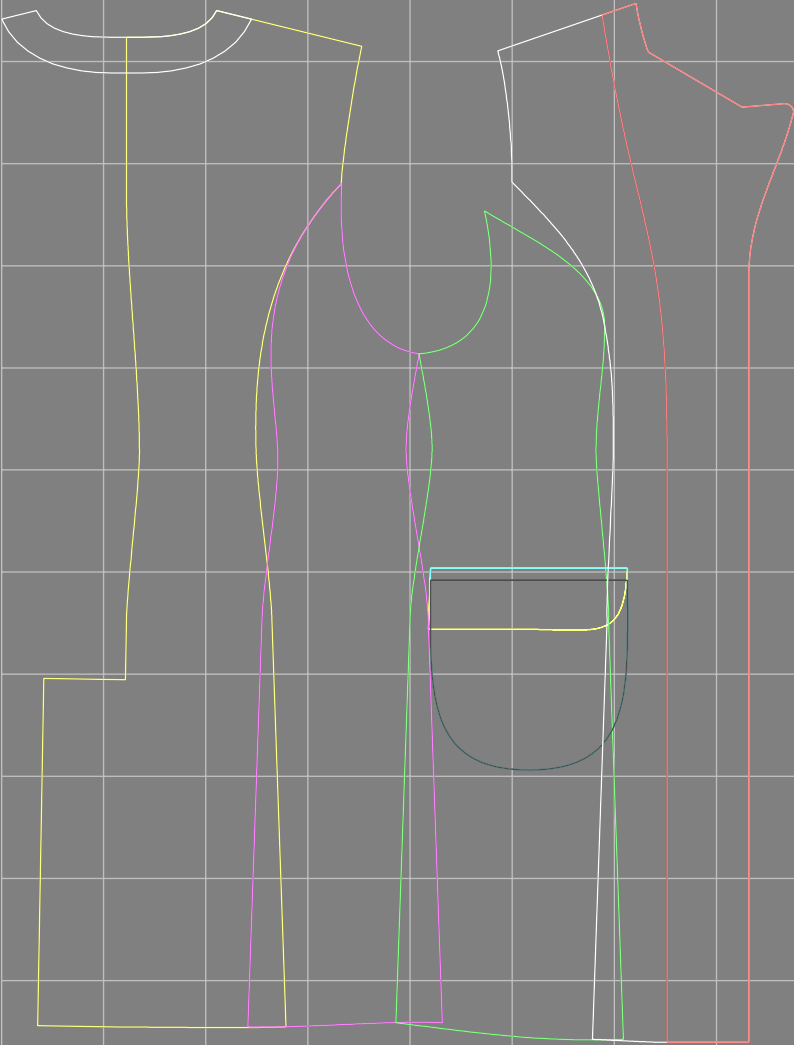

Not for print

Paper size: A4, size:1278.45 x1567.34 mm

# Example

size:1499.00 x2698.80 mm

Maneken =1 ver.0

rz\_1=170

rz\_16=104

rz\_17=88.9

rz\_18=84.4

rz\_19=112

rz\_20=109.3

---

. . . . .  
. . . . .  
. . . . .