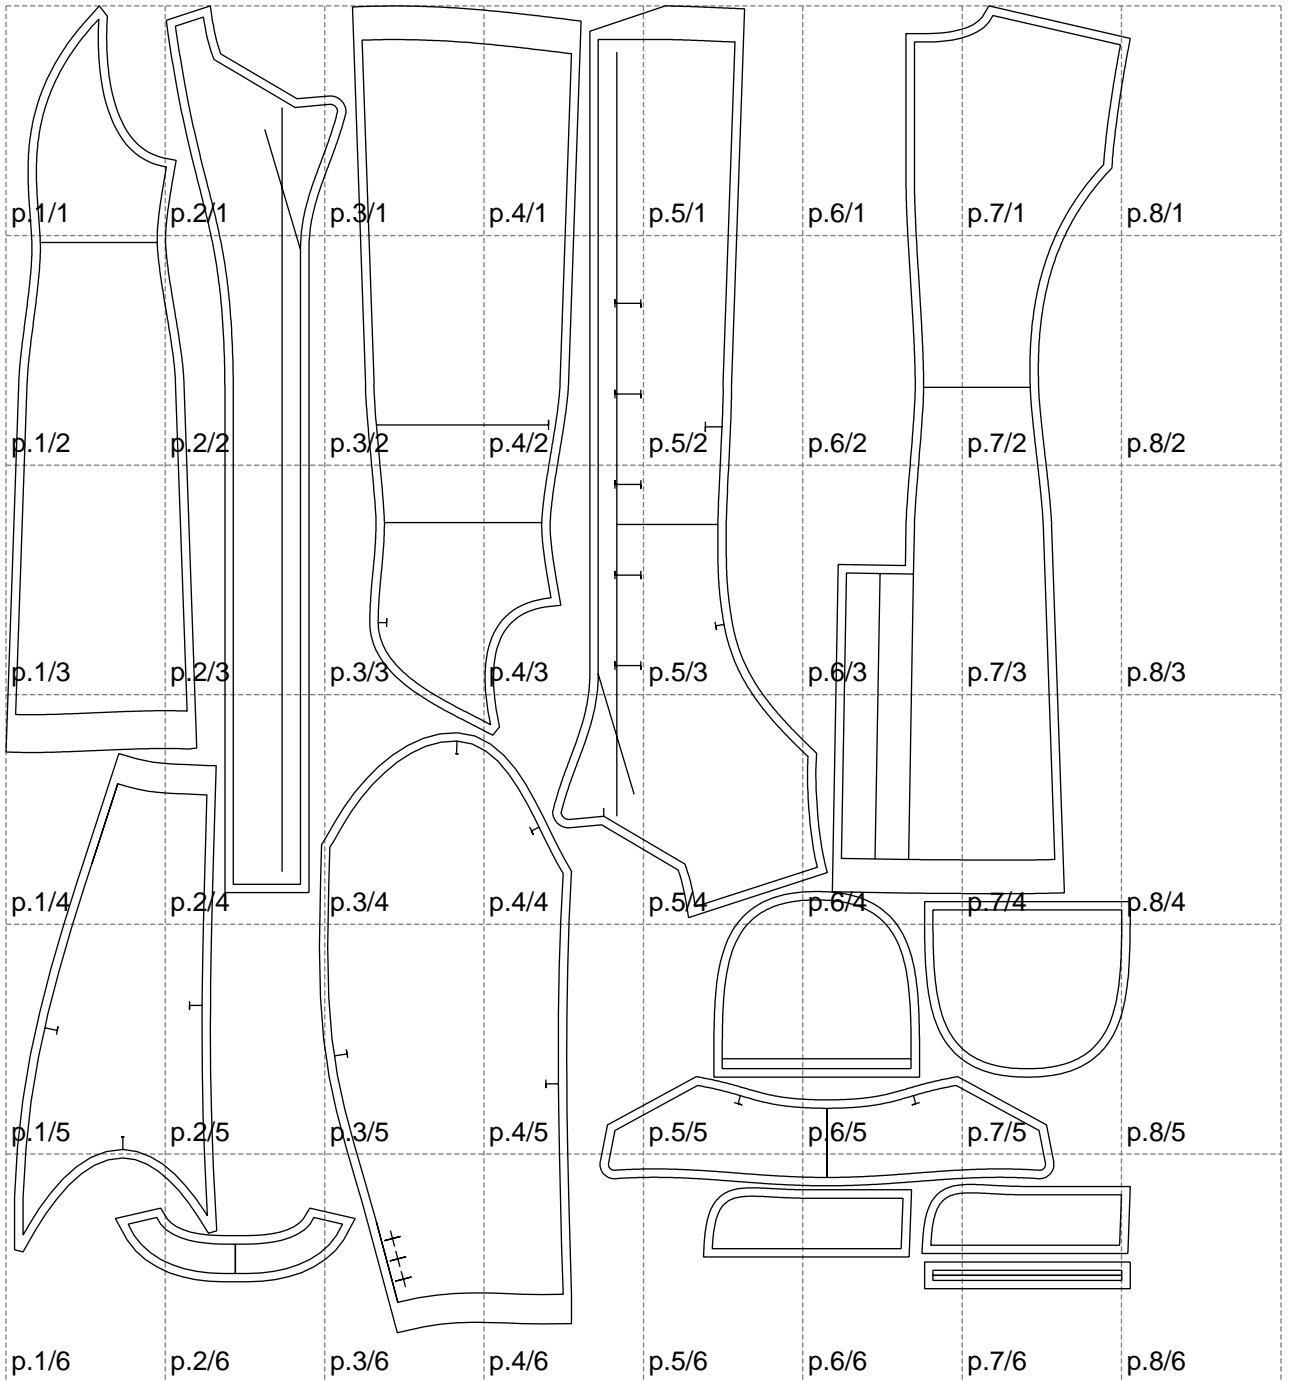

Not for print

Paper size: A4, size:1338.91 x1579.74 mm

Example

size:1499.00 x2986.44 mm

Maneken =1 ver.0

rz_1=170

rz_16=116

rz_17=100

rz_18=98.8

rz_19=124

rz_20=121

.
.
.