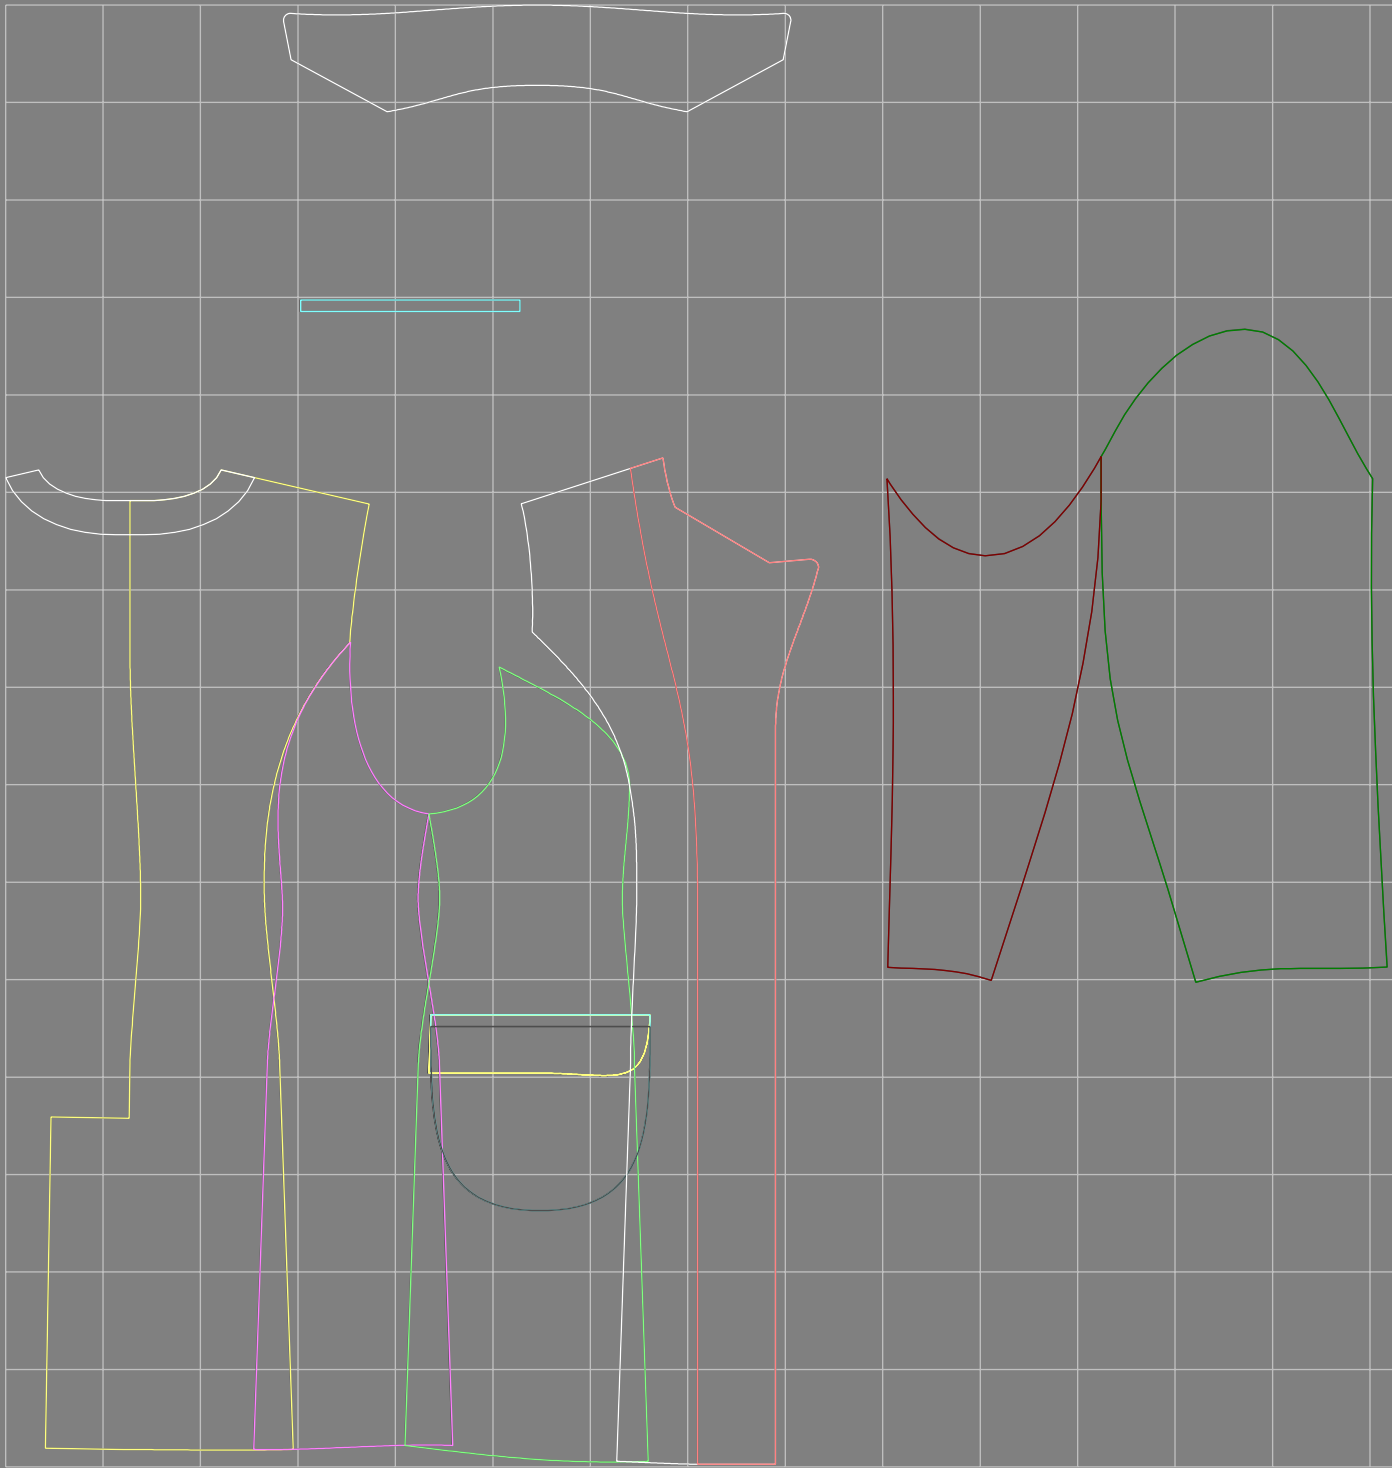

Not for print

Paper size: A4, size:1338.91 x1579.74 mm

Example

size:1499.00 x2986.44 mm

Maneken =1 ver.0

rz_1=170

rz_16=116

rz_17=100

rz_18=98.8

rz_19=124

rz_20=121

.
.
.