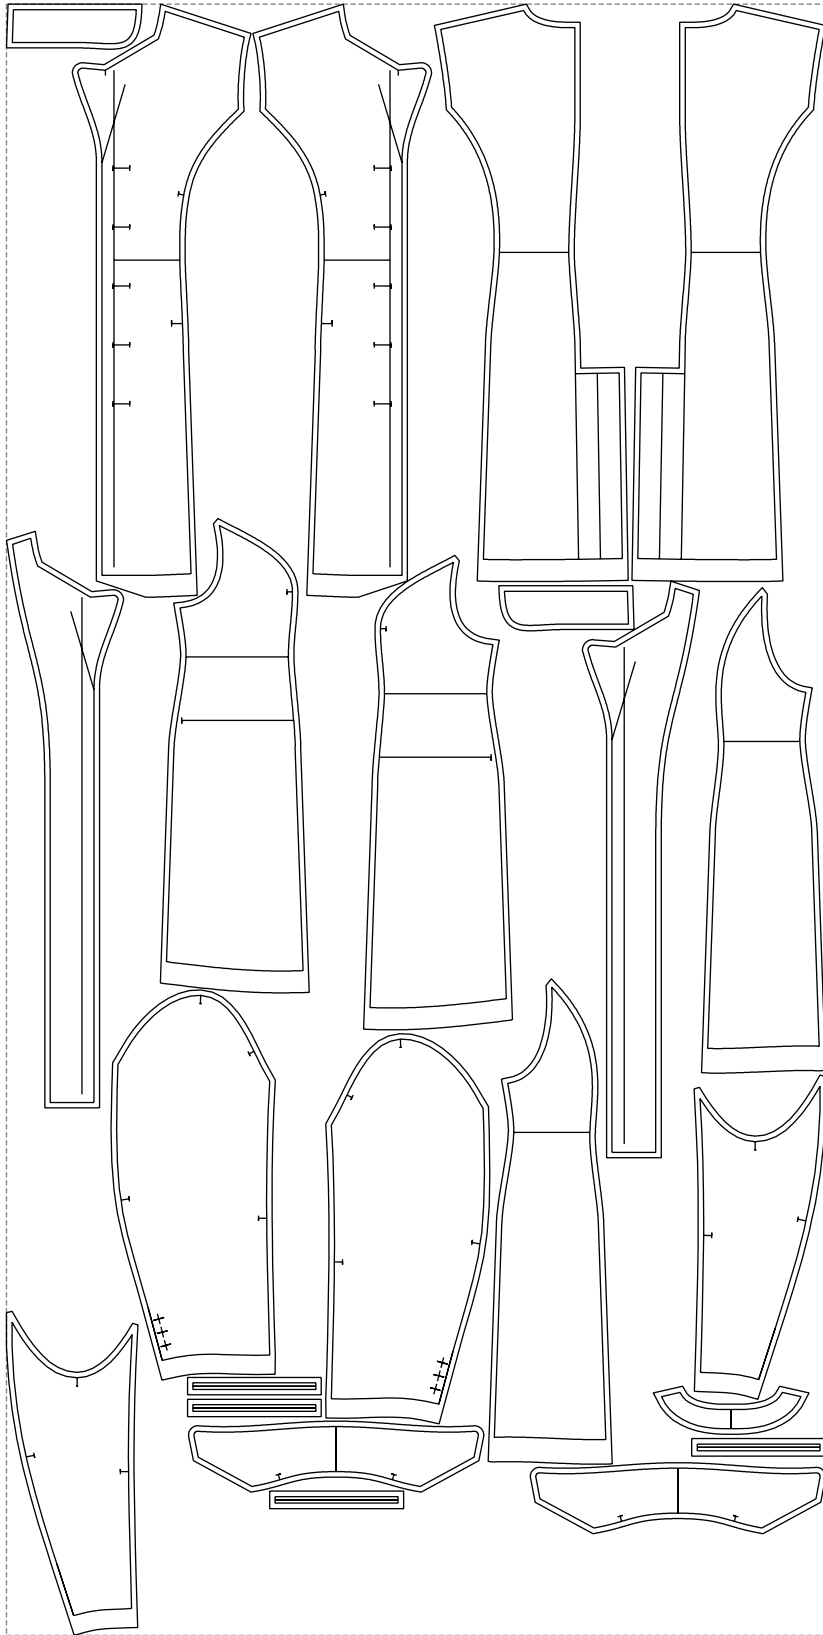

Not for print

Paper size: A4, size:1338.91 x1579.74 mm

Example

size:1499.00 x2986.44 mm

Maneken =1 ver.0

rz_1=170

rz_16=116

rz_17=100

rz_18=98.8

rz_19=124

rz_20=121

.
.
.