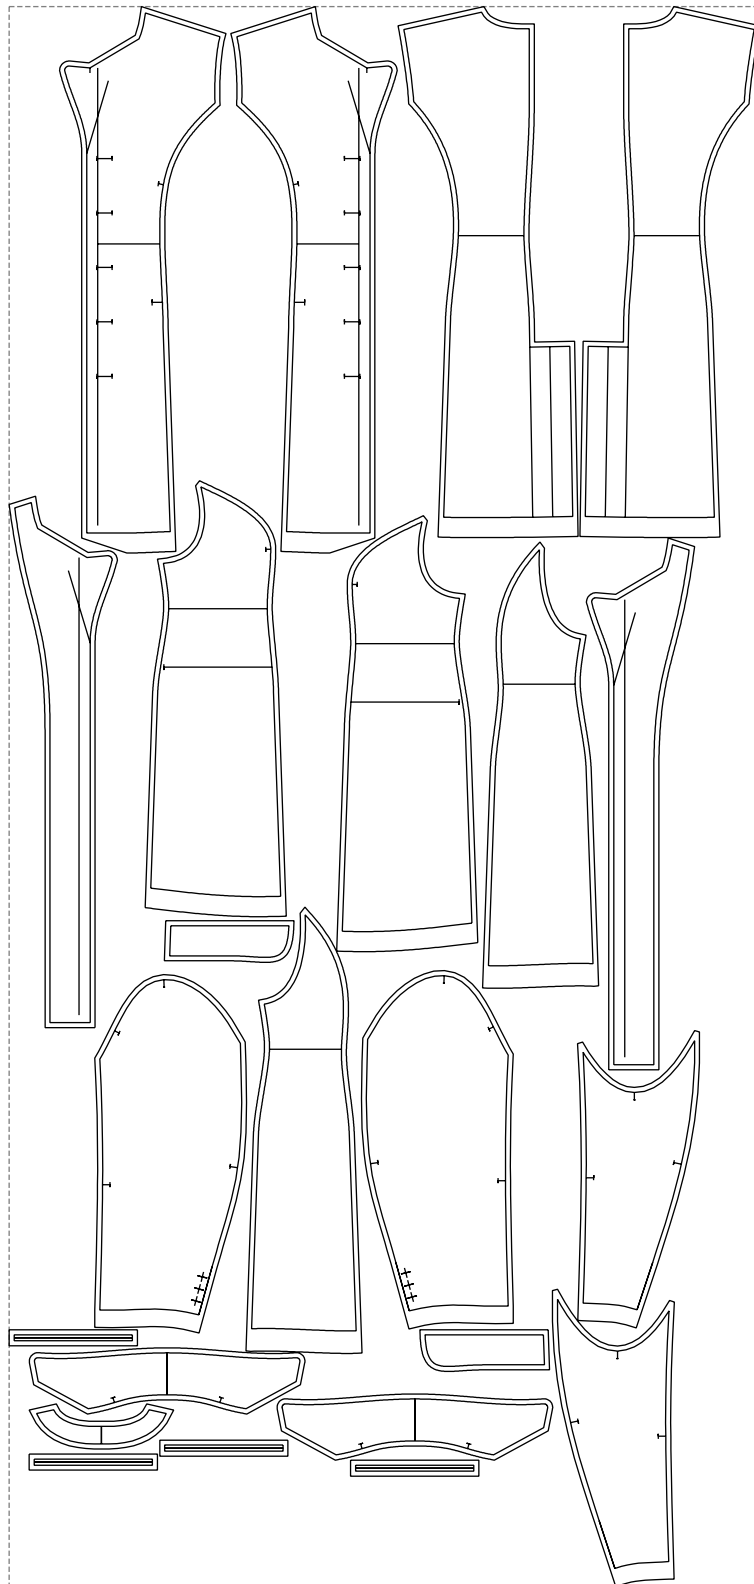

Not for print

Paper size: A4, size:1358.81 x1610.34 mm

Example

size:1499.00 x3155.49 mm

Maneken =1 ver.0

rz_1=170

rz_16=120

rz_17=104

rz_18=103.6

rz_19=128

rz_20=125.1

.
.
.