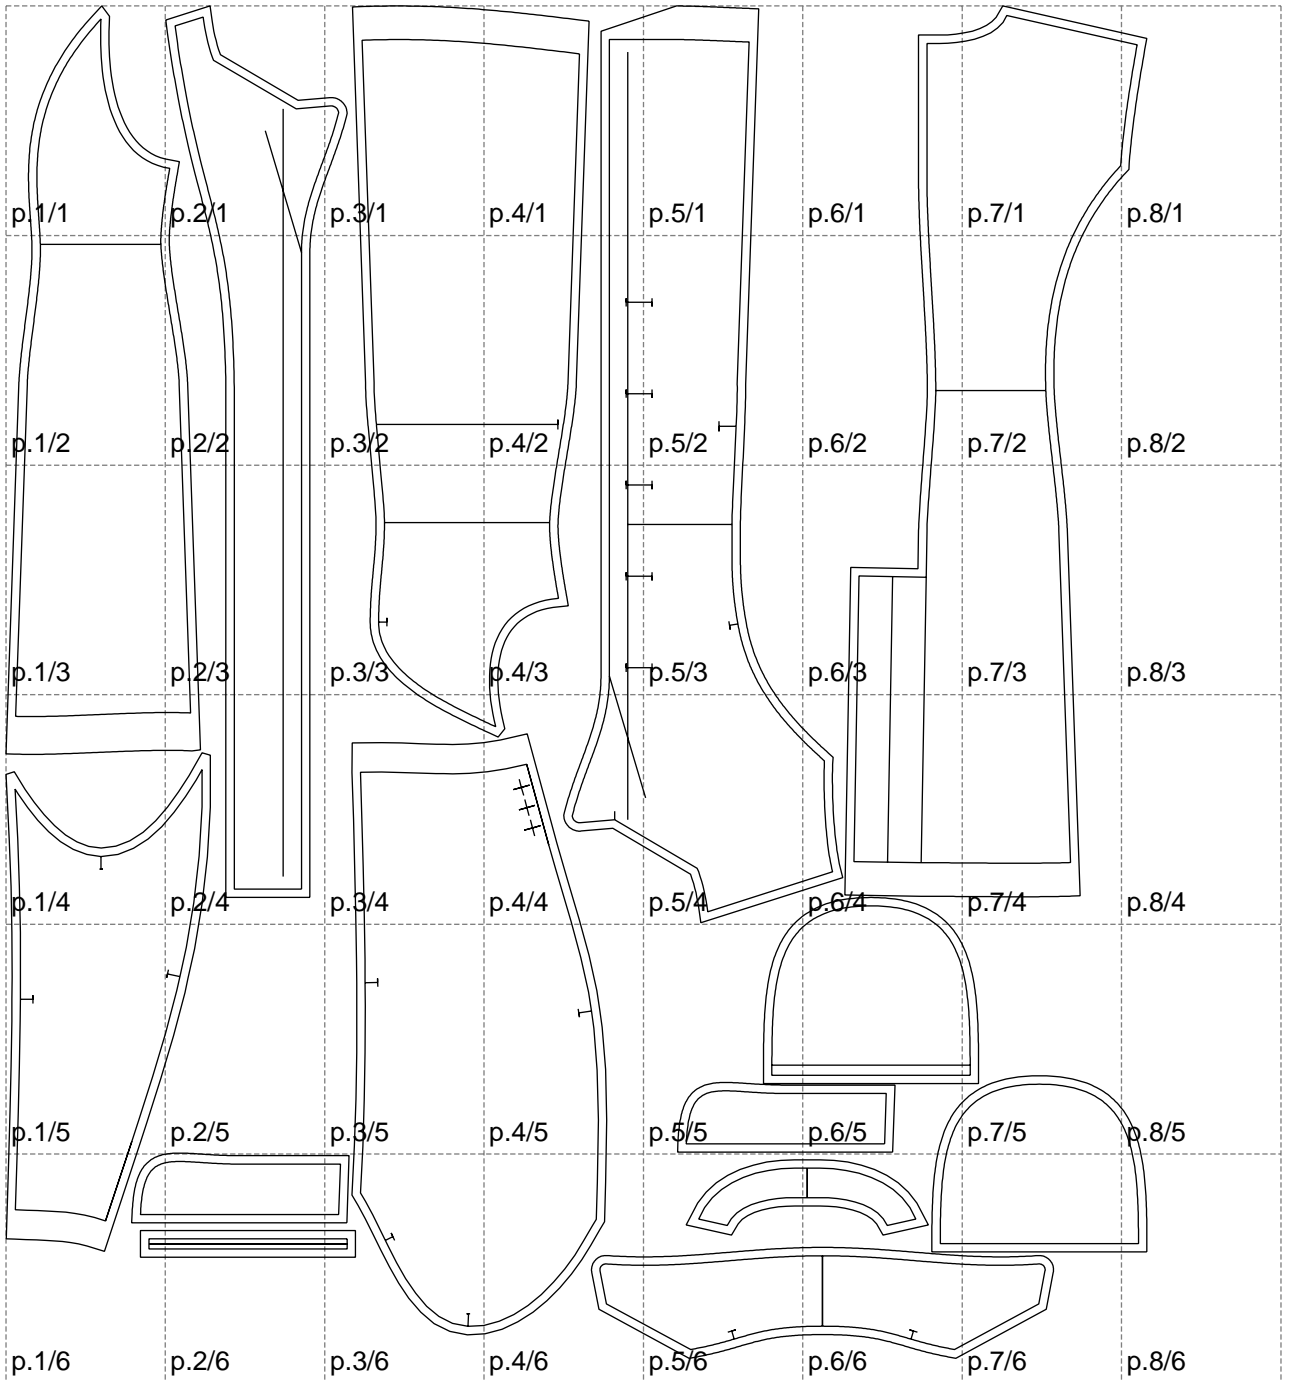

Not for print

Paper size: A4, size:1358.81 x1610.34 mm

Example

size:1499.00 x3155.49 mm

Maneken =1 ver.0

rz_1=170

rz_16=120

rz_17=104

rz_18=103.6

rz_19=128

rz_20=125.1

.
.
.