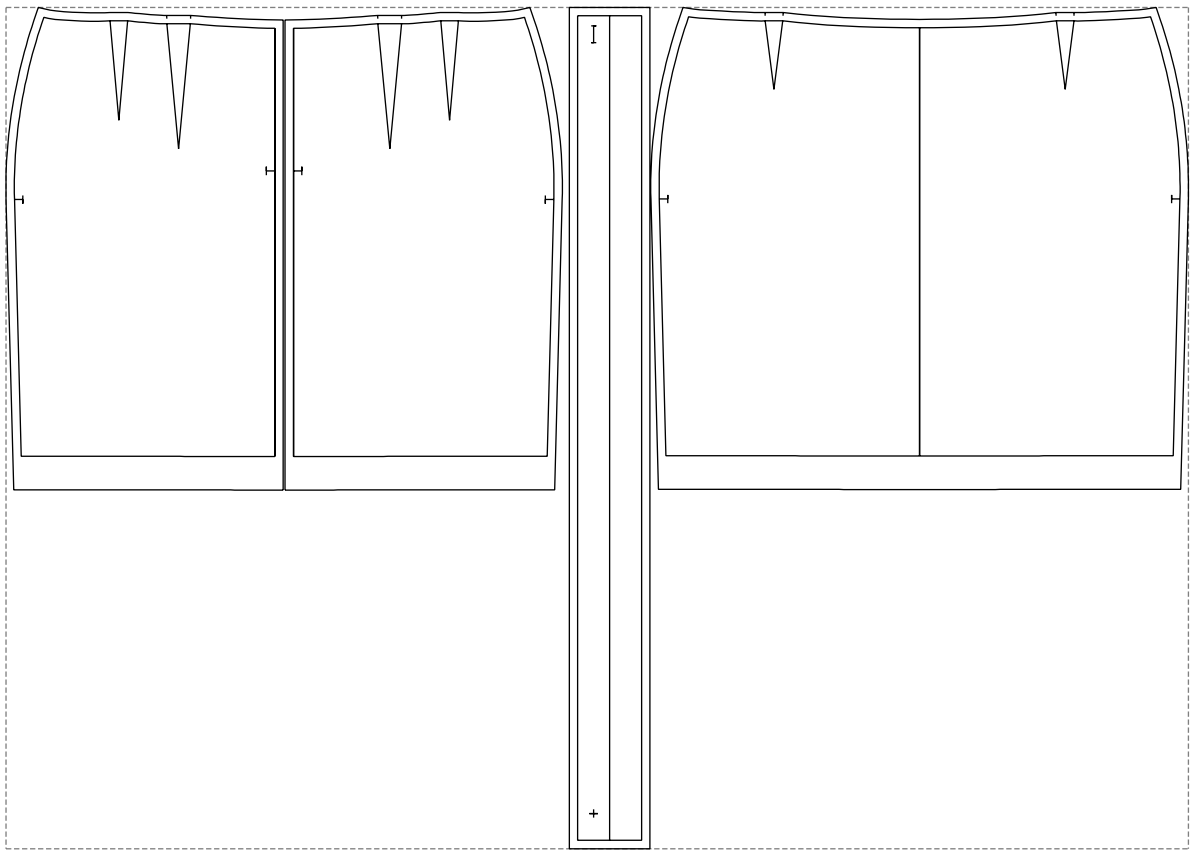

Not for print

Paper size: A4, size:1076.34 x1002.21 mm

# Example

size:1408.32 x1002.21 mm

Maneken =1 ver.0

rz\_1=170

rz\_16=112

rz\_17=96.2

rz\_18=94

rz\_19=120