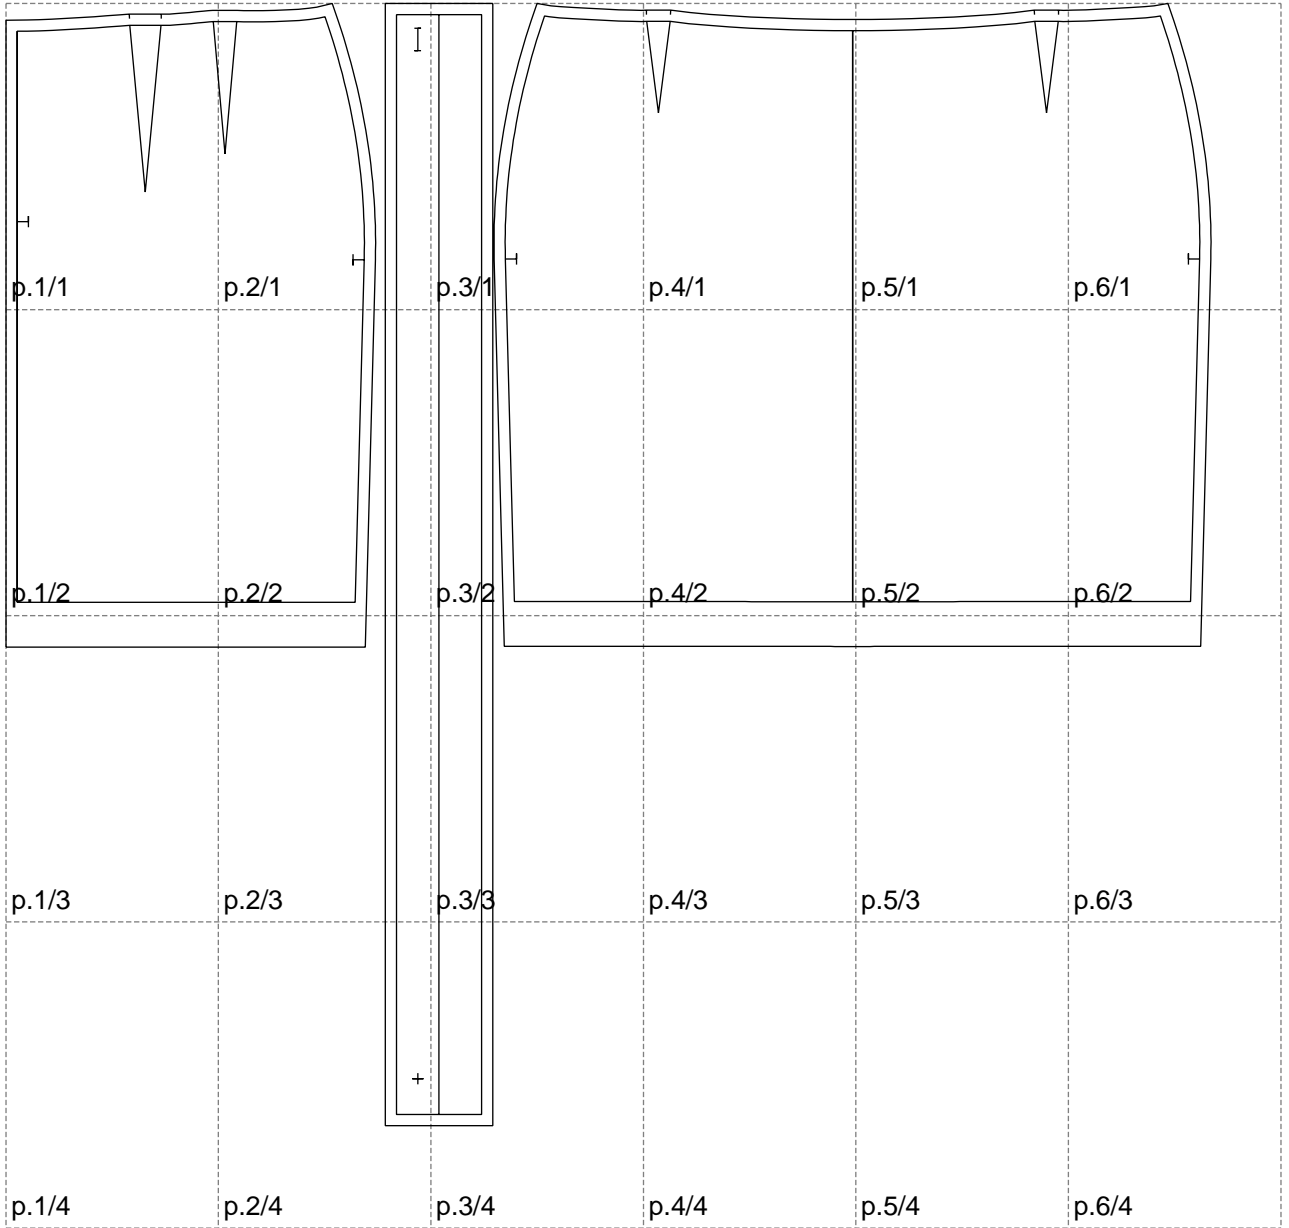

Not for print

Paper size: A4, size:1076.34 x1002.21 mm

# Example

size:1408.32 x1002.21 mm

Maneken =1 ver.0

rz\_1=170

rz\_16=112

rz\_17=96.2

rz\_18=94

rz\_19=120

rz\_20=117

---

. . . . .  
. . . . .  
. . . . .