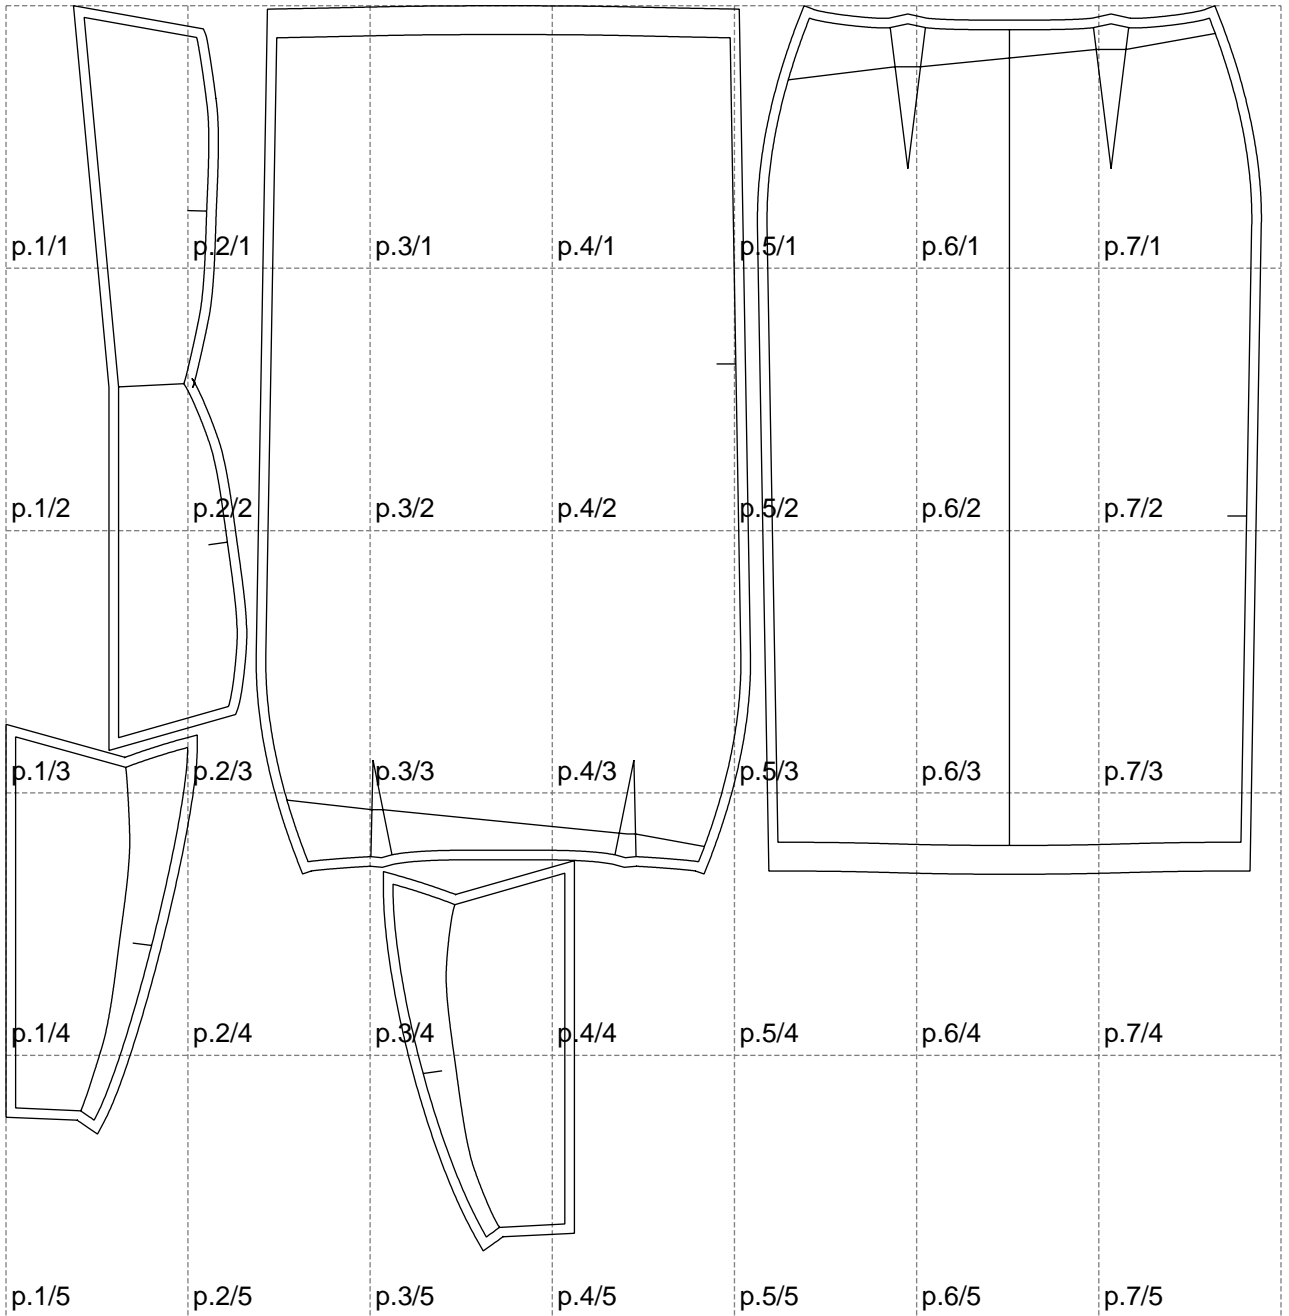

Not for print

Paper size: A4, size:1308.28 x1297.29 mm

# Example

size:1438.56 x904.88 mm

Maneken =1 ver.0

rz\_1=170

rz\_16=88

rz\_17=75.6

rz\_18=67.6

rz\_19=96

rz\_20=94.6

---

. . . . .  
. . . . .  
. . . . .