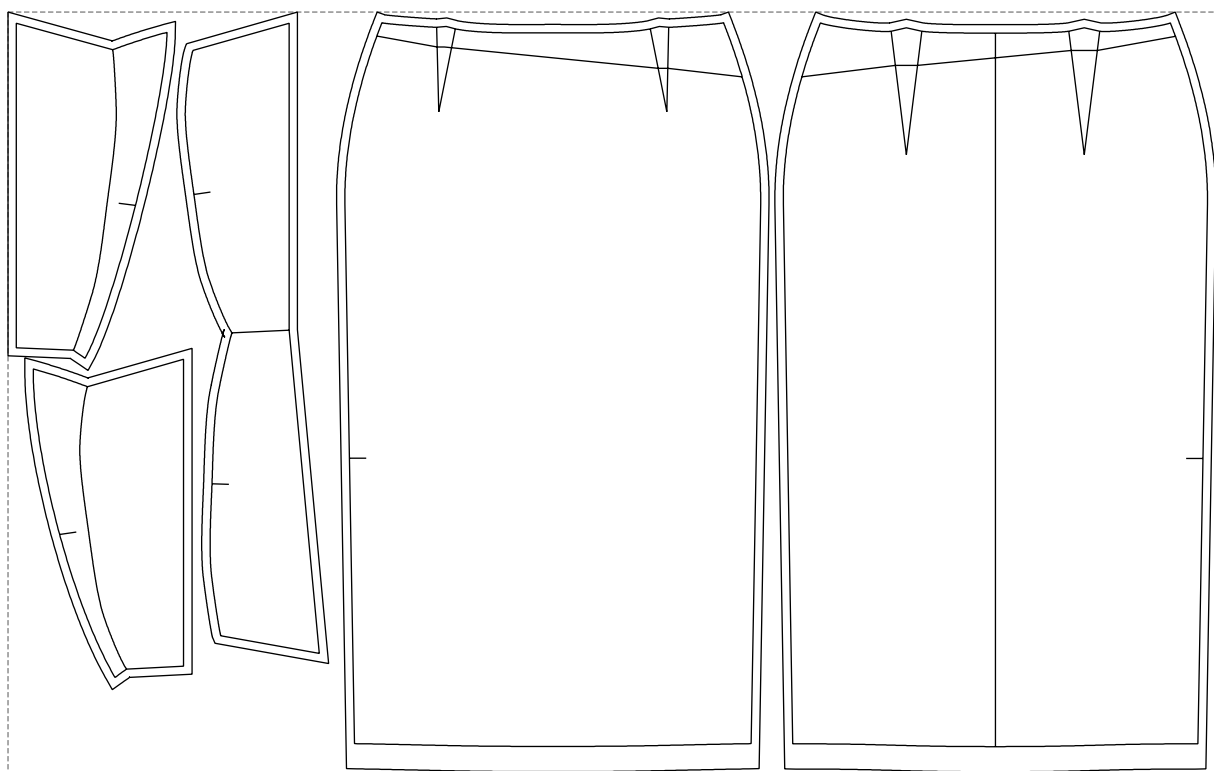

Not for print

Paper size: A4, size:1308.28 x1297.29 mm

# Example

size:1438.56 x904.88 mm

Maneken =1 ver.0

rz\_1=170

rz\_16=88

rz\_17=75.6

rz\_18=67.6

rz\_19=96

rz\_20=94.6

---

. . . . .  
. . . . .  
. . . . .