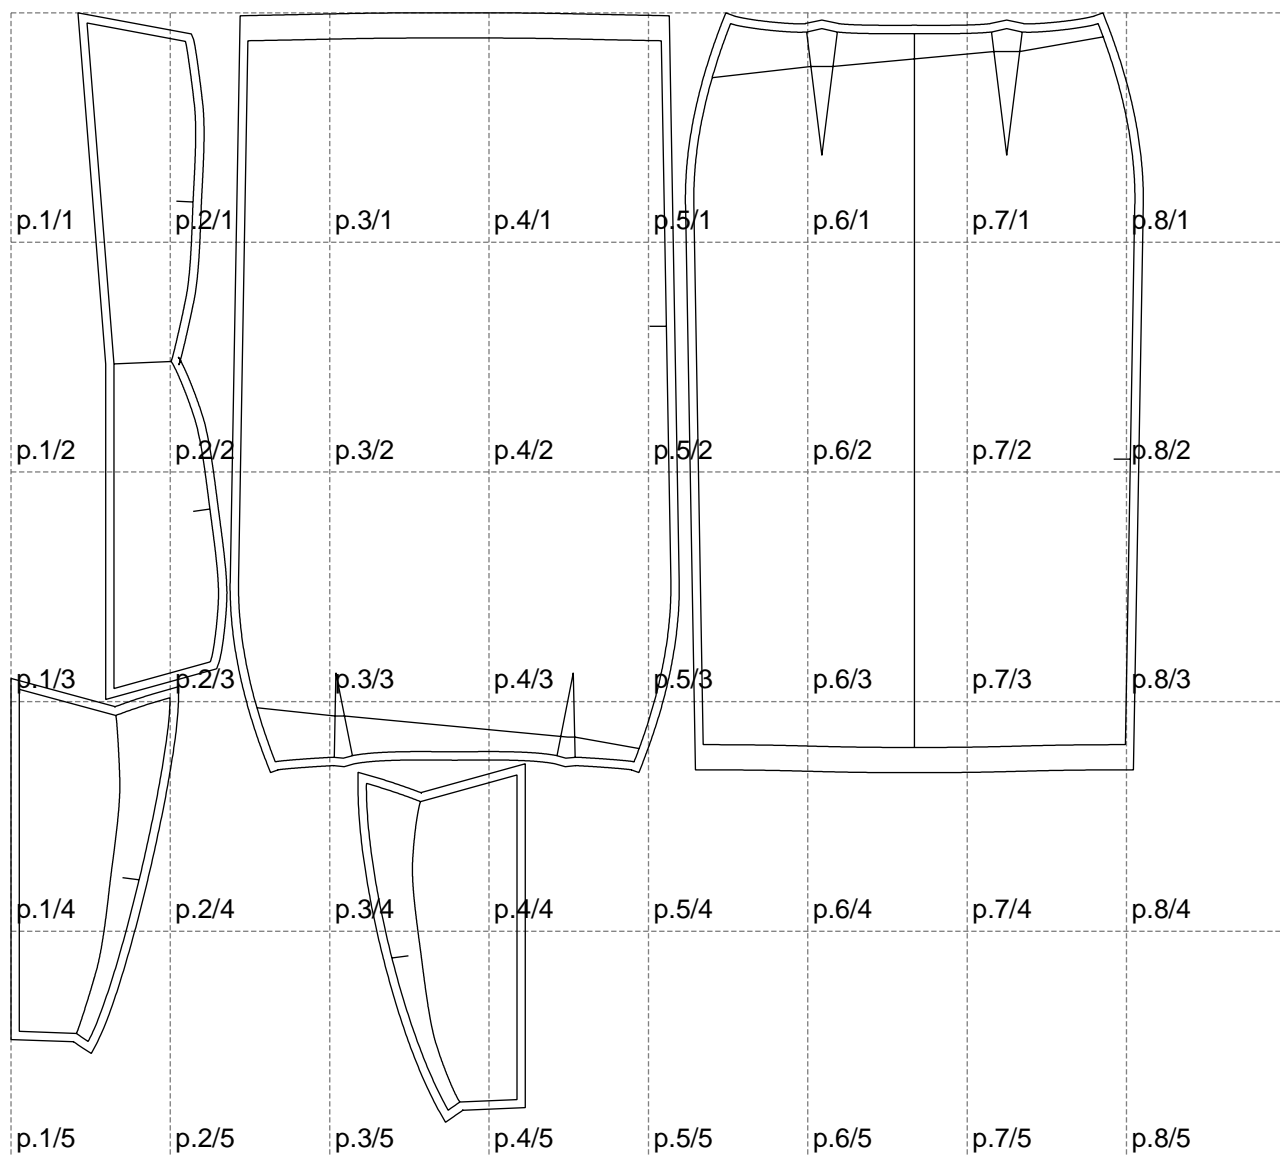

Not for print

Paper size: A4, size:1348.60 x1321.29 mm

# Example

size:1468.78 x904.87 mm

Maneken =1 ver.0

rz\_1=170

rz\_16=92

rz\_17=78.8

rz\_18=71.8

rz\_19=100

rz\_20=98.1

---

. . . . .  
. . . . .  
. . . . .