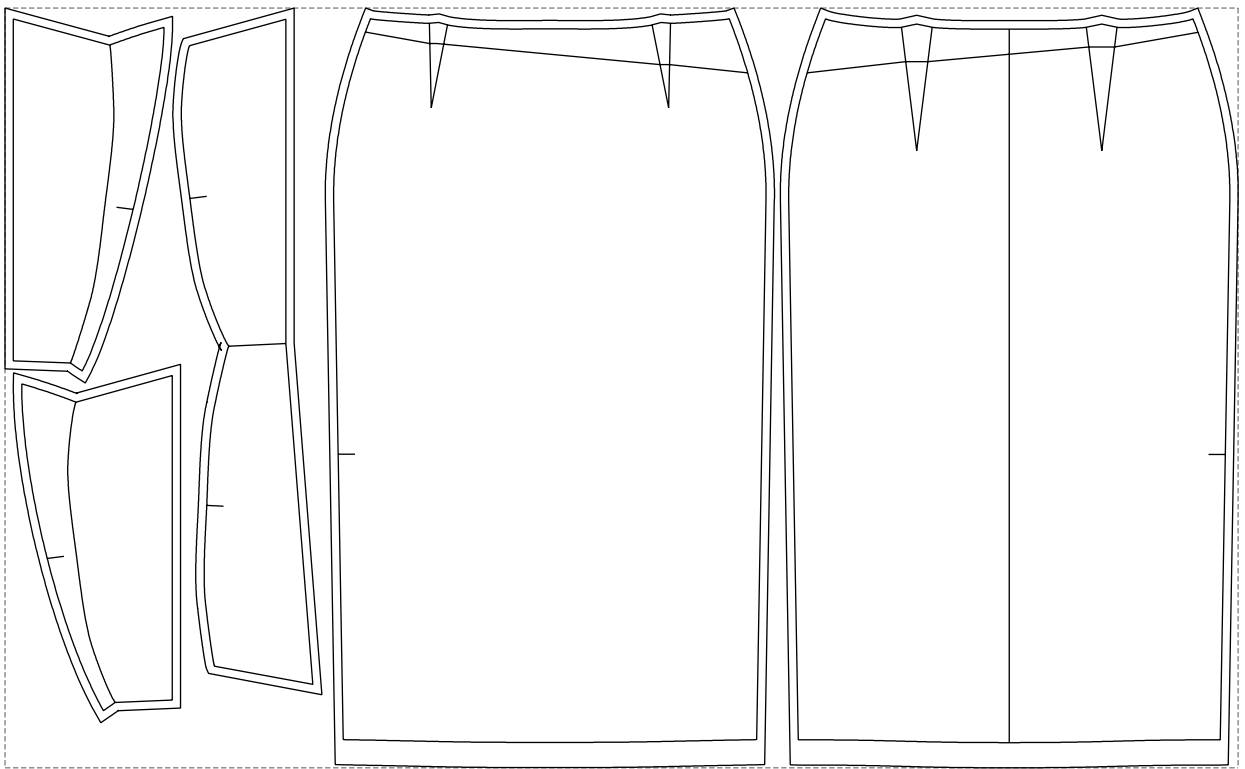

Not for print

Paper size: A4, size:1348.60 x1321.29 mm

# Example

size:1468.78 x904.87 mm

Maneken =1 ver.0

rz\_1=170

rz\_16=92

rz\_17=78.8

rz\_18=71.8

rz\_19=100