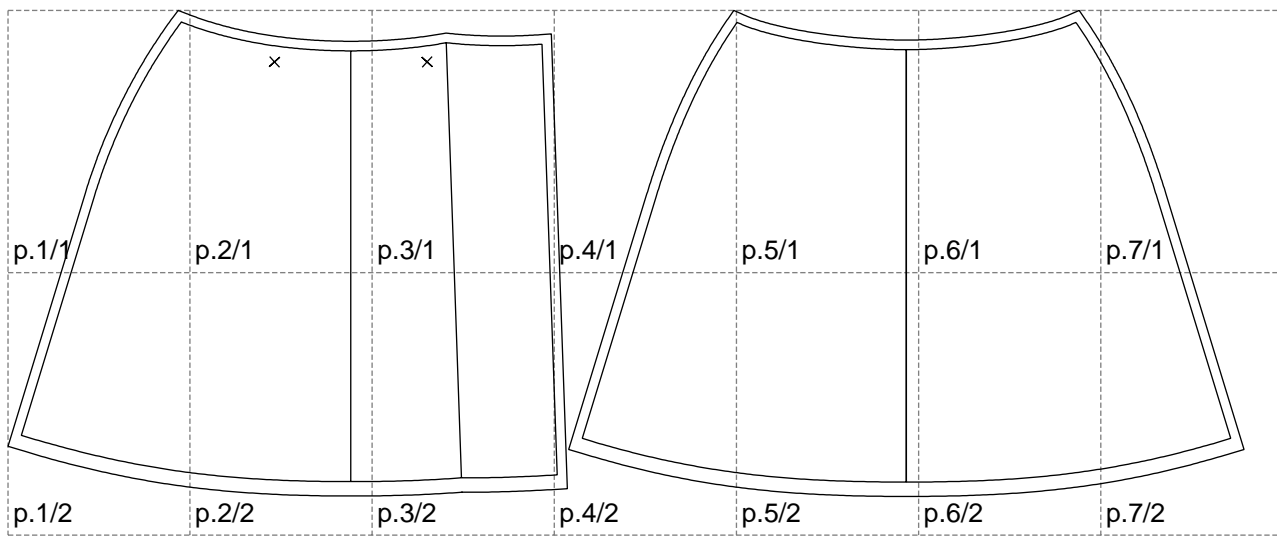

Not for print

Paper size: A4, size:1288.17 x506.47 mm

# Example

size:1499.00 x1004.44 mm

Maneken =1 ver.0

rz\_1=170

rz\_16=88

rz\_17=75.6

rz\_18=67.6

rz\_19=96

rz\_20=94.6

---

. . . . .  
. . . . .  
. . . . .