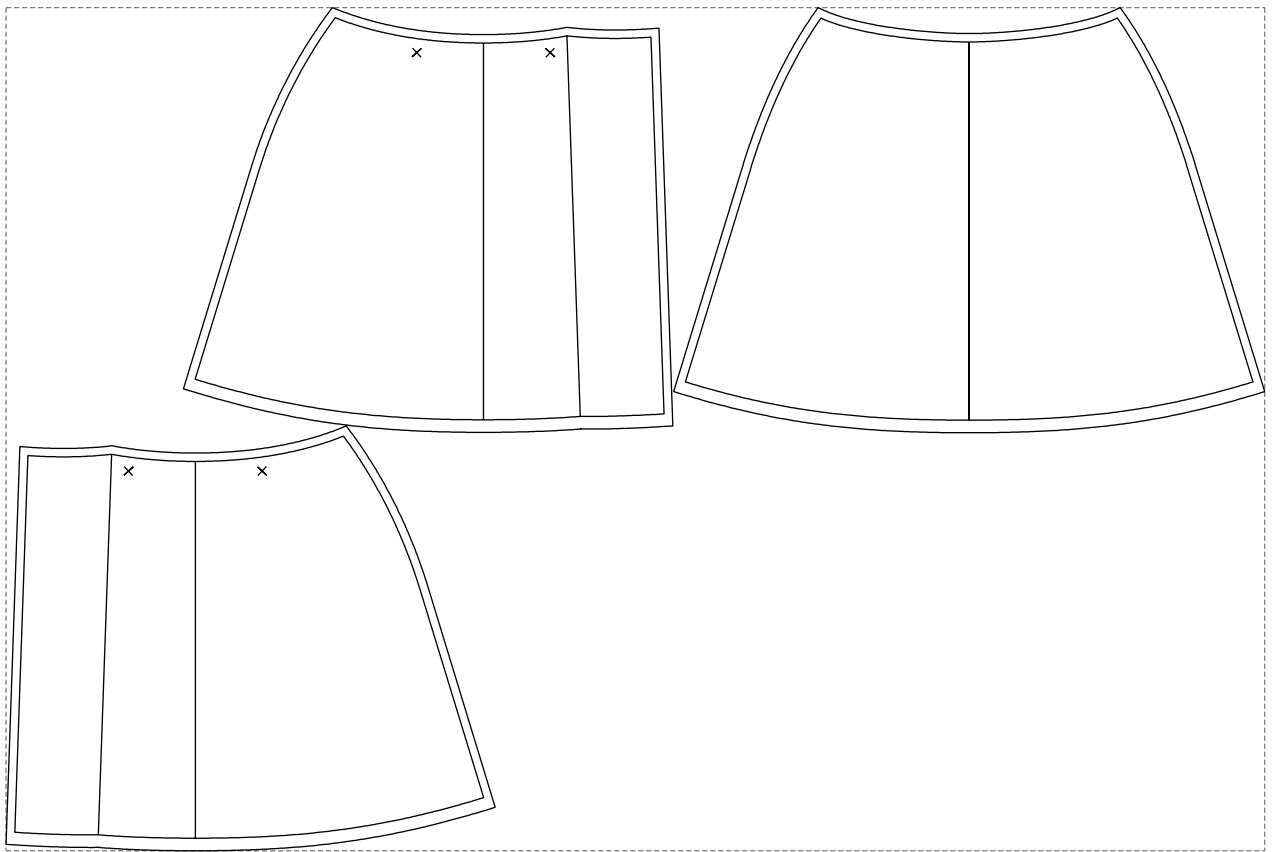

Not for print

Paper size: A4, size:1288.17 x506.47 mm

# Example

size:1499.00 x1004.44 mm

Maneken =1 ver.0

rz\_1=170

rz\_16=88

rz\_17=75.6

rz\_18=67.6

rz\_19=96