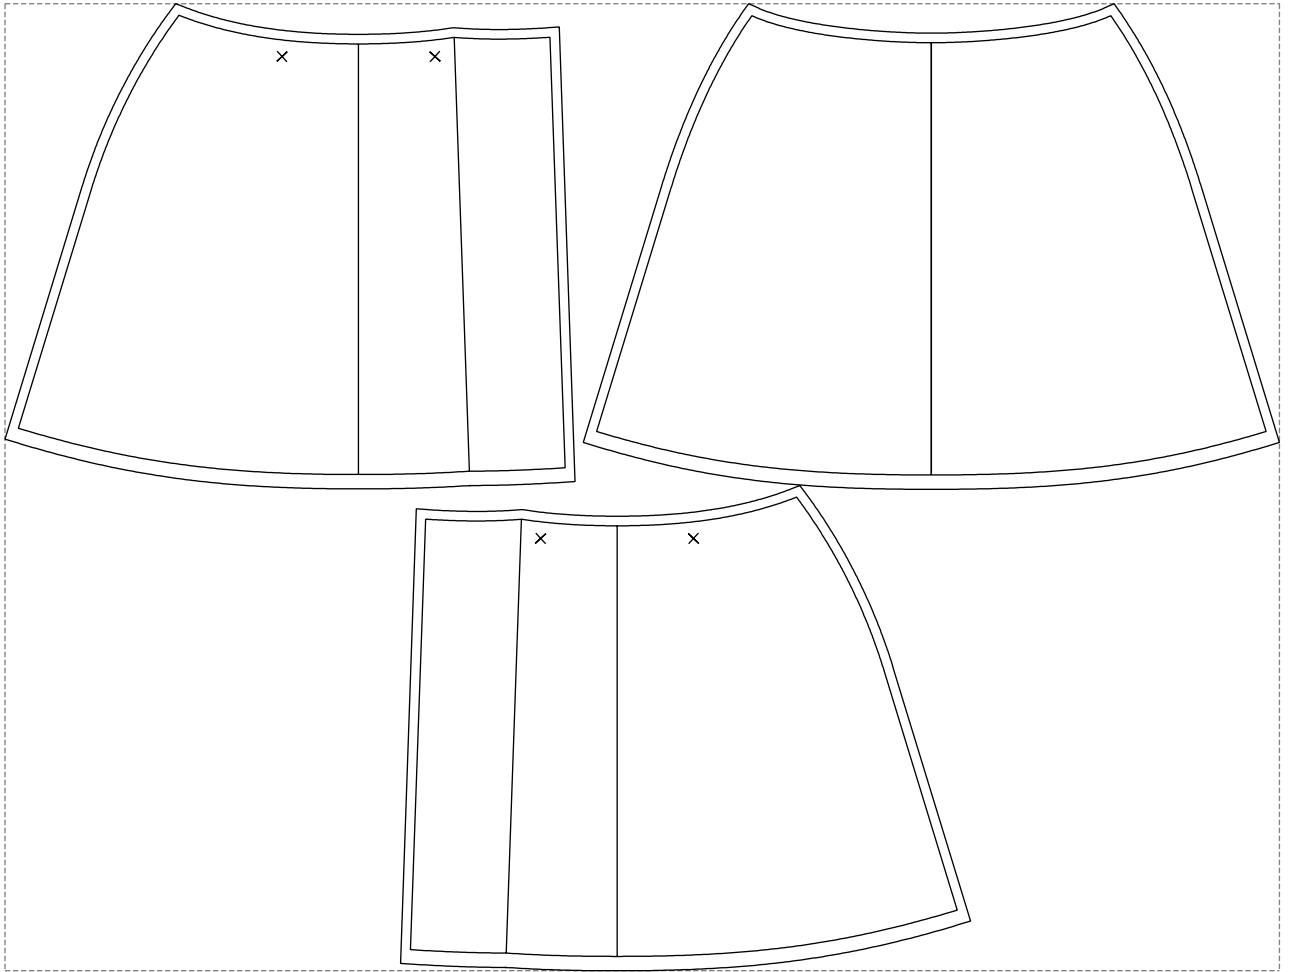

Not for print

Paper size: A4, size:1328.58 x506.28 mm

# Example

size:1328.09 x1008.08 mm

Maneken =1 ver.0

rz\_1=170

rz\_16=92

rz\_17=78.8

rz\_18=71.8

rz\_19=100