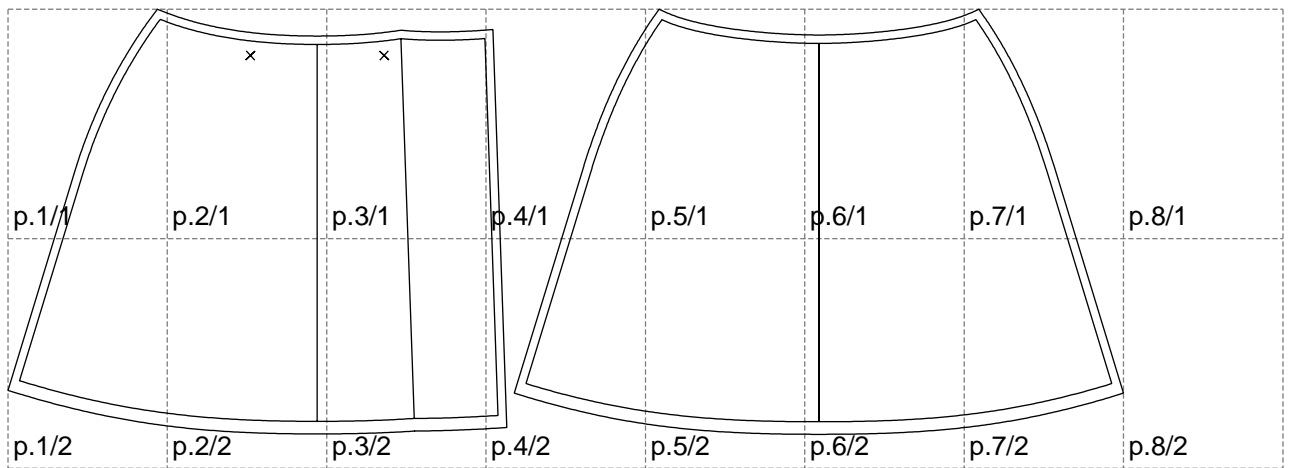

Not for print

Paper size: A4, size:1328.58 x506.28 mm

# Example

size:1328.09 x1008.08 mm

Maneken =1 ver.0

rz\_1=170

rz\_16=92

rz\_17=78.8

rz\_18=71.8

rz\_19=100

rz\_20=98.1

---

. . . . .  
. . . . .  
. . . . .