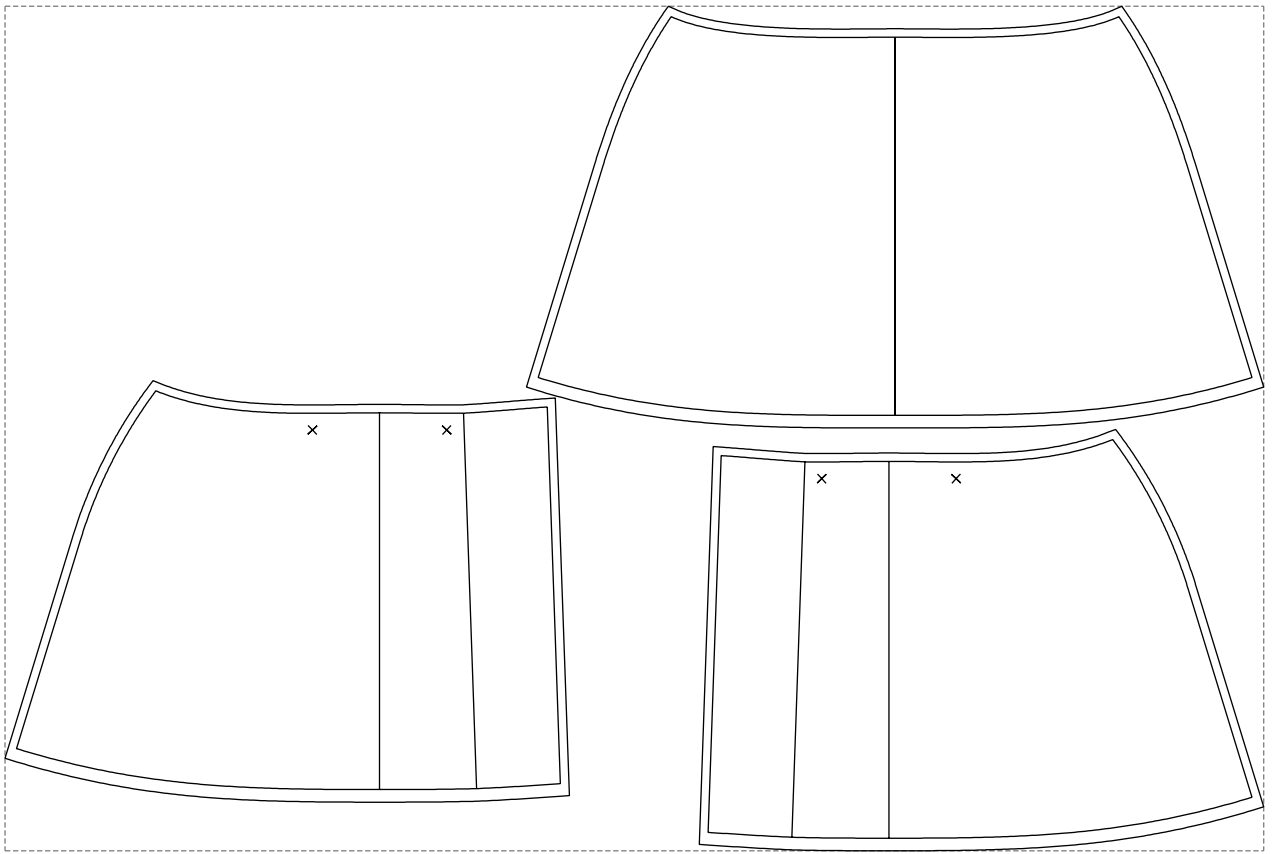

Not for print

Paper size: A4, size:1388.90 x952.20 mm

# Example

size:1499.00 x1006.11 mm

Maneken =1 ver.0

rz\_1=170

rz\_16=120

rz\_17=104

rz\_18=103.6

rz\_19=128

rz\_20=125.1

---

. . . . .  
. . . . .  
. . . . .