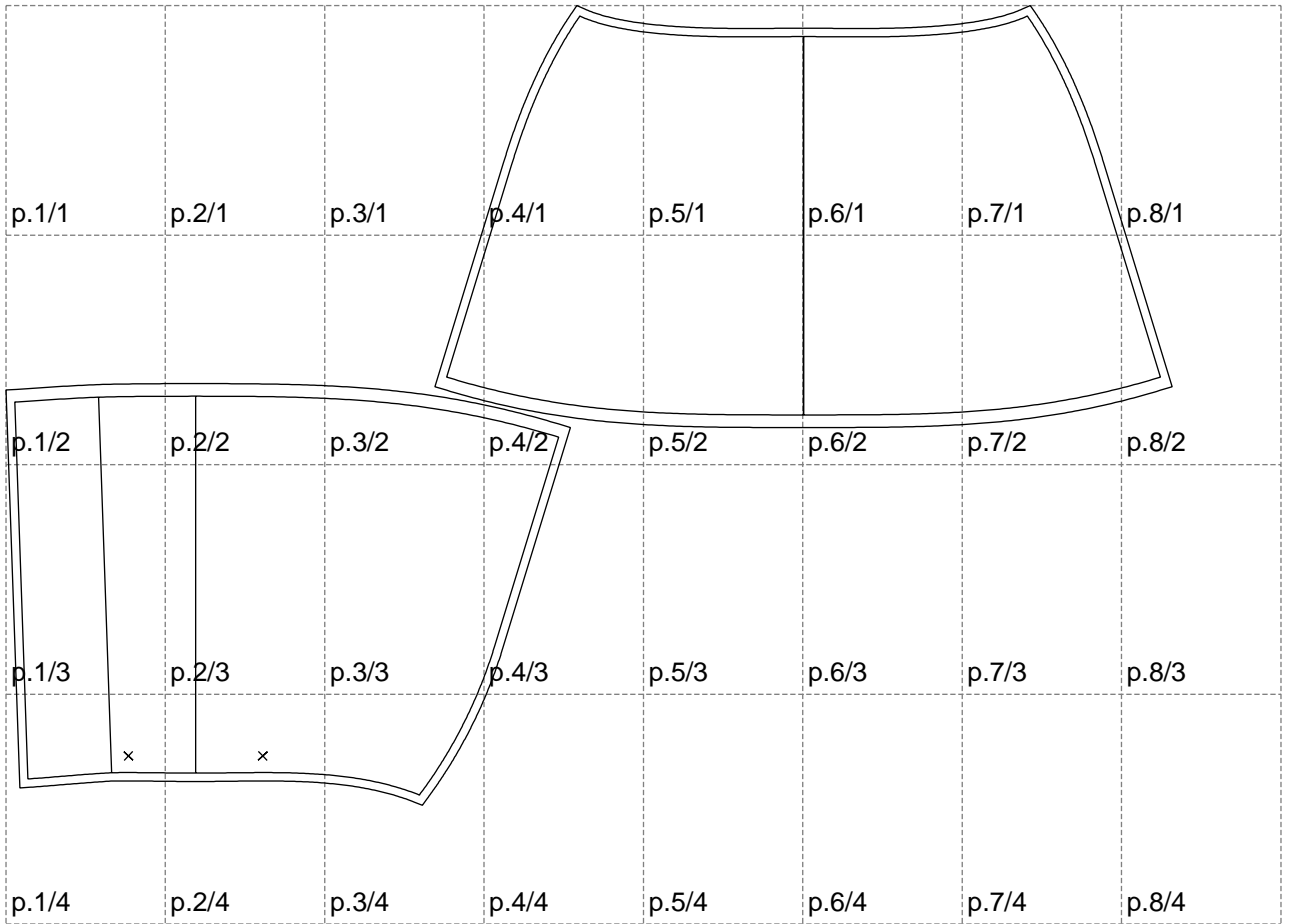

Not for print

Paper size: A4, size:1388.90 x952.20 mm

# Example

size:1499.00 x1006.11 mm

Maneken =1 ver.0

rz\_1=170

rz\_16=120

rz\_17=104

rz\_18=103.6

rz\_19=128

rz\_20=125.1

---

. . . . .  
. . . . .  
. . . . .