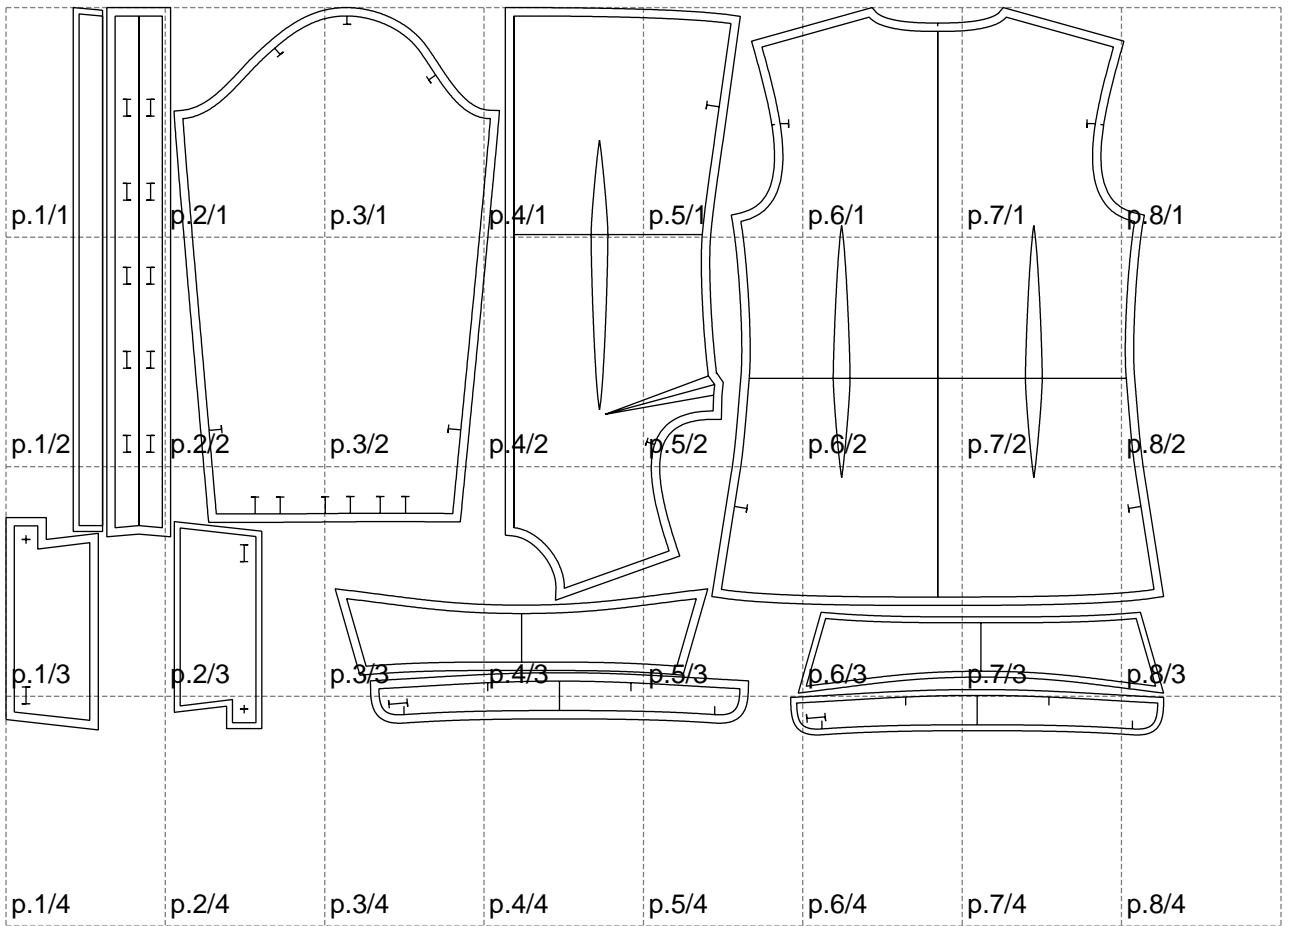

Not for print

Paper size: A4, size:1378.86 x866.16 mm

# Example

size:1328.23 x624.00 mm

Maneken =1 ver.0

rz\_1=170

rz\_16=88

rz\_17=75.6

rz\_18=67.6

rz\_19=96

rz\_20=94.6

---

. . . . .  
. . . . .  
. . . . .