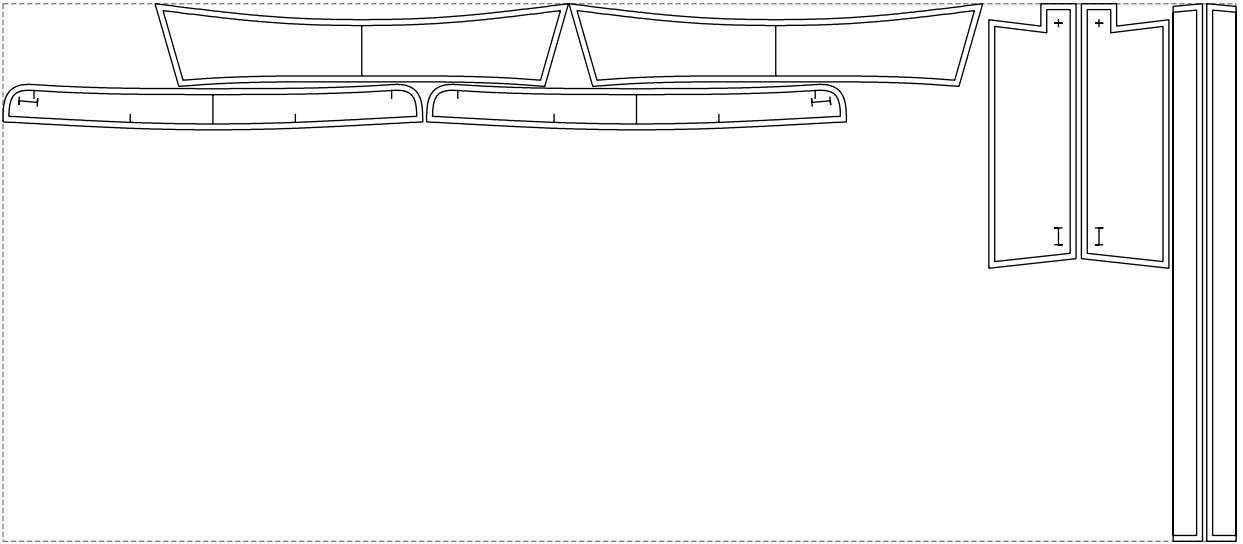

Not for print

Paper size: A4, size:1399.00 x1331.75 mm

# Example

size:1468.73 x640.30 mm

Maneken =1 ver.0

rz\_1=170

rz\_16=112

rz\_17=96.2

rz\_18=94

rz\_19=120