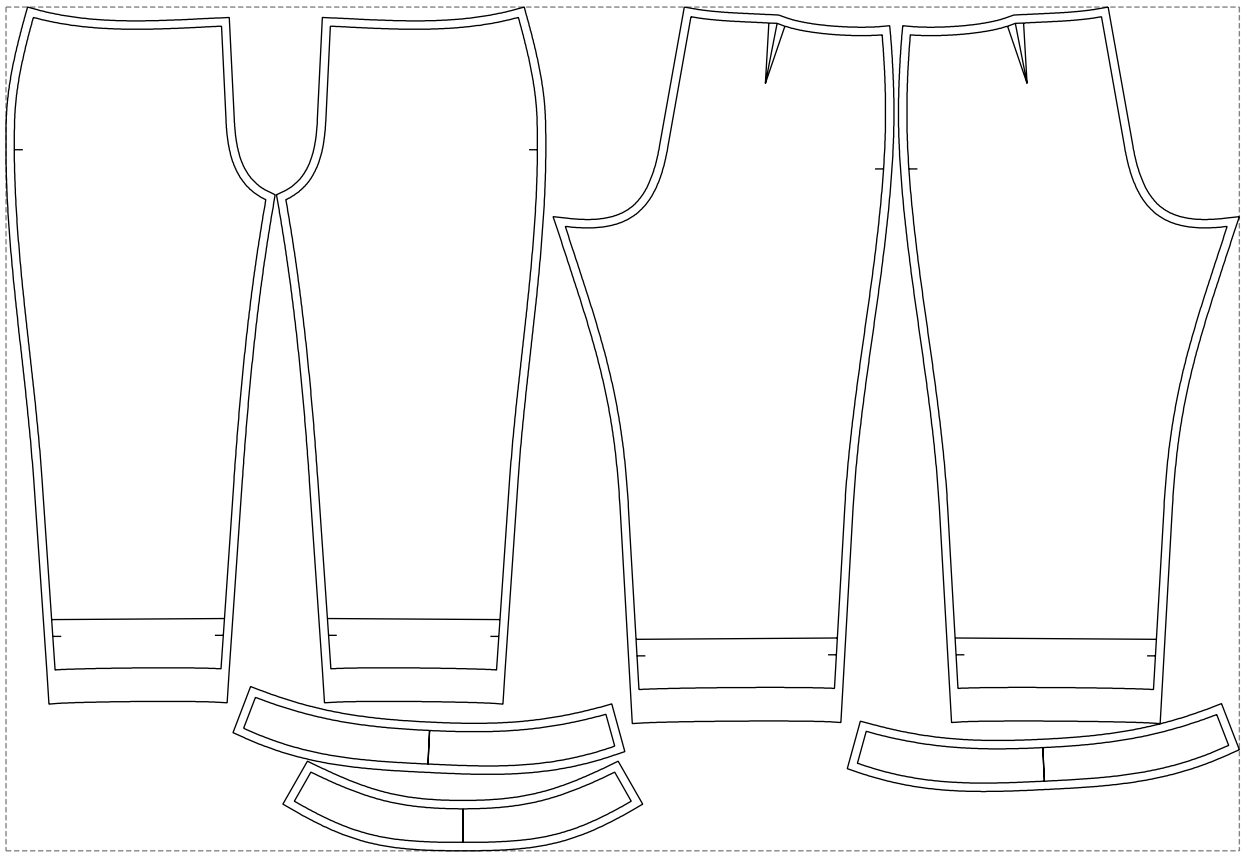

# Example

size:1468.79 x1005.03 mm

Maneken =1 ver.0

rz\_1=170

rz\_16=92

rz\_17=78.8

rz\_18=71.8

rz\_19=100