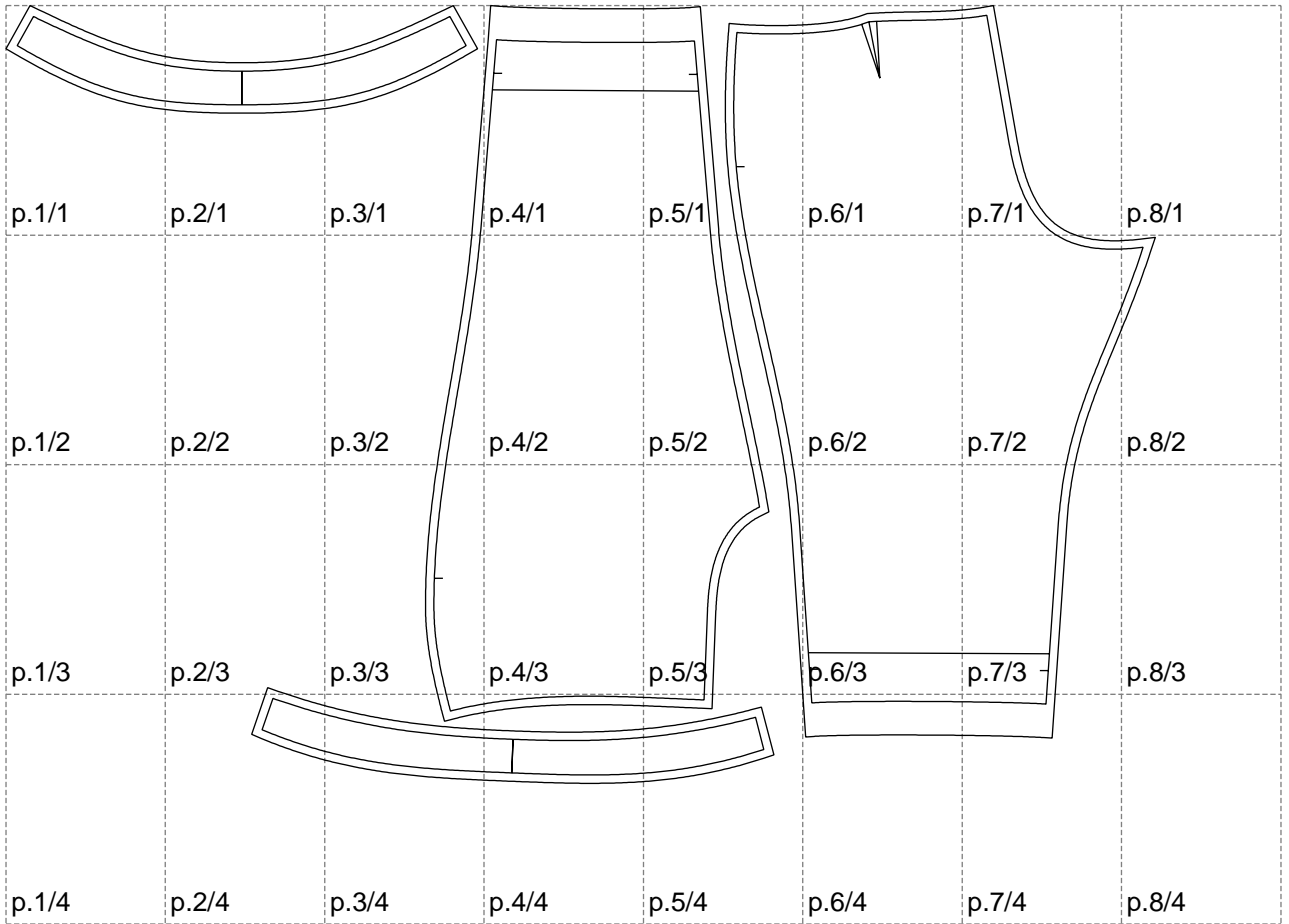

Not for print

Paper size: A4, size:1368.73 x926.16 mm

# Example

size:1439.00 x1696.60 mm

Maneken =1 ver.0

rz\_1=170

rz\_16=120

rz\_17=104

rz\_18=103.6

rz\_19=128

rz\_20=125.1

---

. . . . .  
. . . . .  
. . . . .