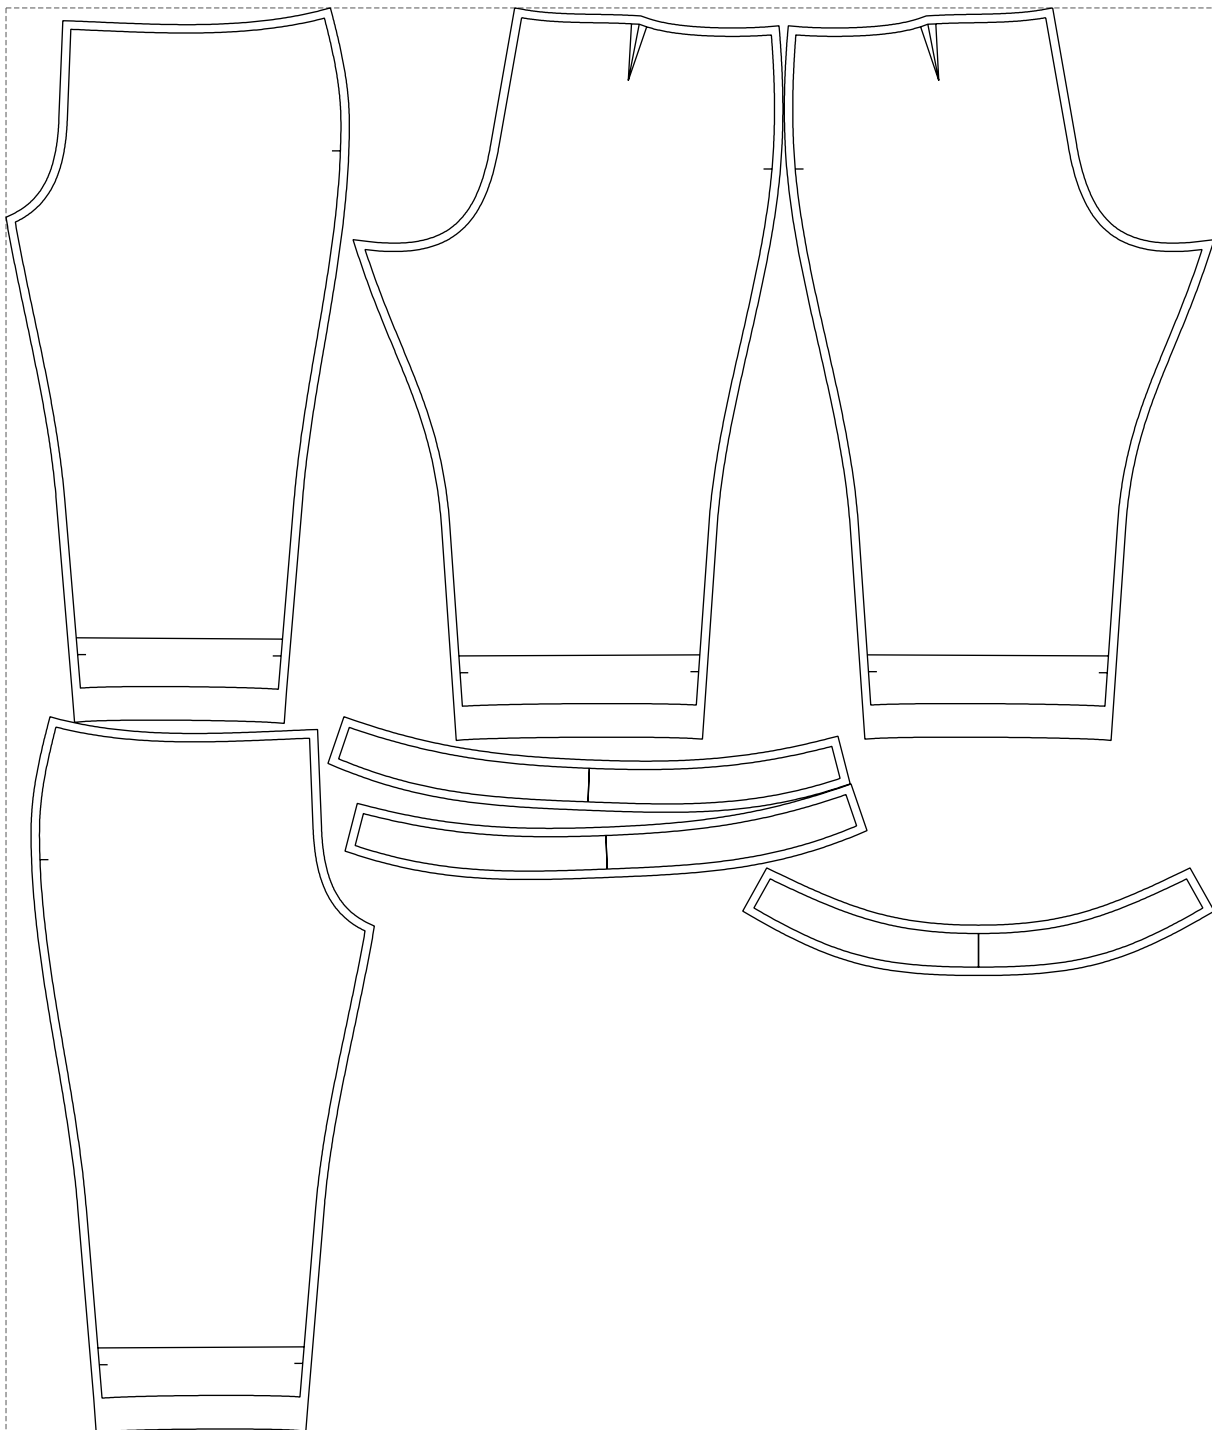

Not for print

Paper size: A4, size:1368.73 x926.16 mm

# Example

size:1439.00 x1696.60 mm

Maneken =1 ver.0

rz\_1=170

rz\_16=120

rz\_17=104

rz\_18=103.6

rz\_19=128