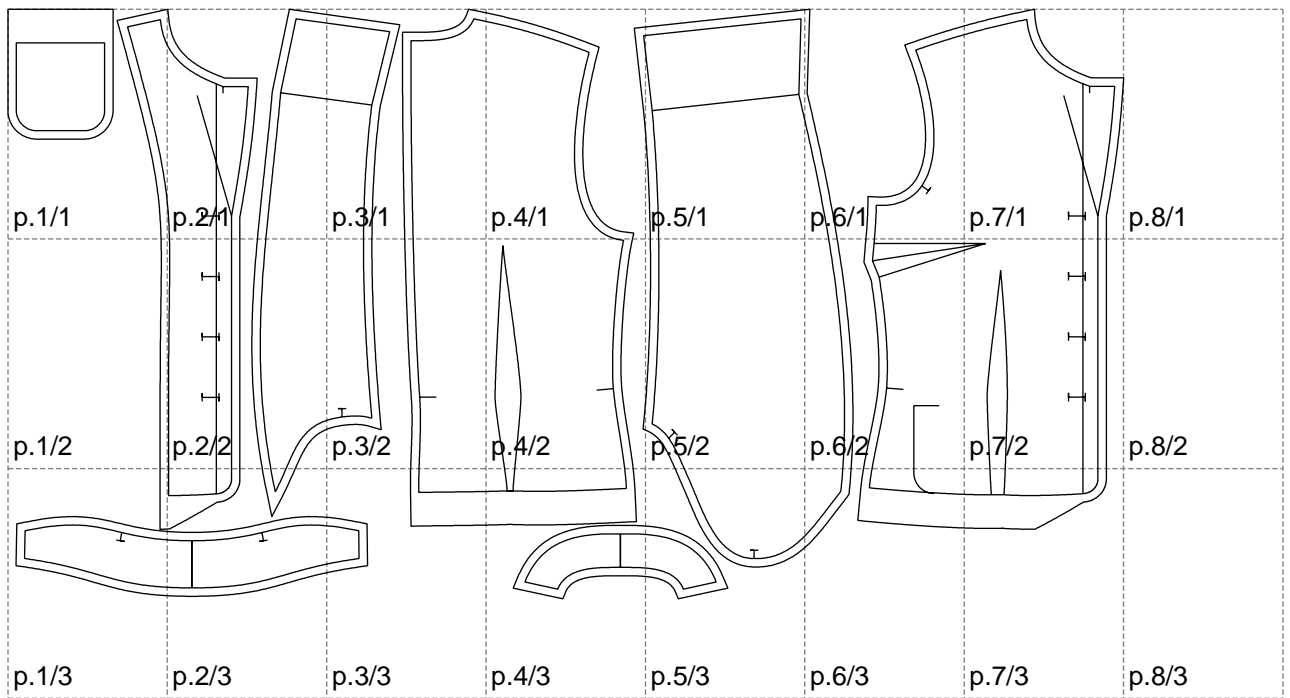

Not for print

Paper size: A4, size:1328.79 x701.92 mm

# Example

size:1499.00 x1127.20 mm

Maneken =1 ver.0

rz\_1=170

rz\_16=88

rz\_17=75.6

rz\_18=67.6

rz\_19=96

rz\_20=94.6

---

. . . . .  
. . . . .  
. . . . .