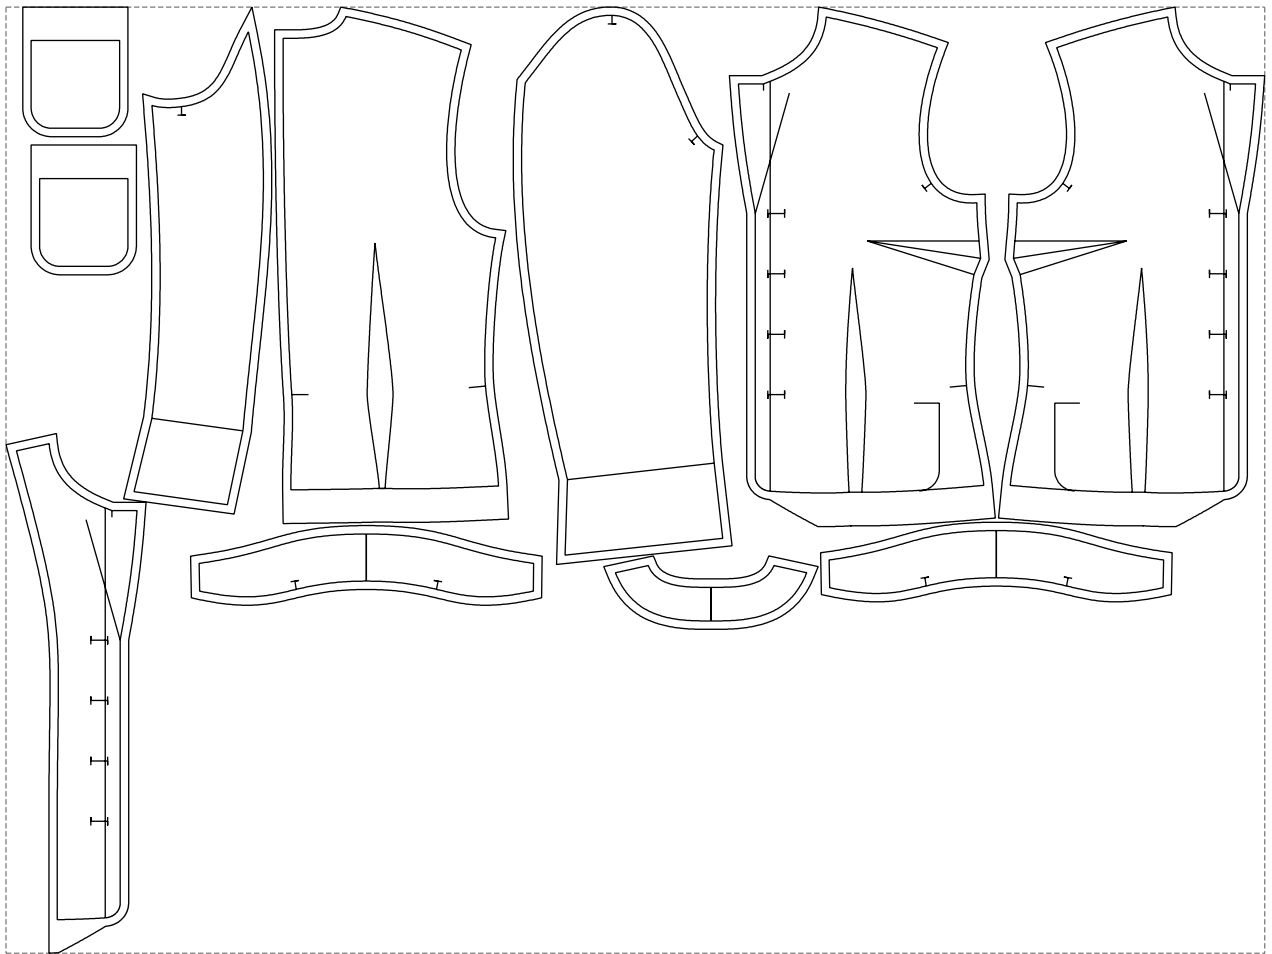

# Example

size:1499.00 x1127.20 mm

Maneken =1 ver.0

rz\_1=170

rz\_16=88

rz\_17=75.6

rz\_18=67.6

rz\_19=96