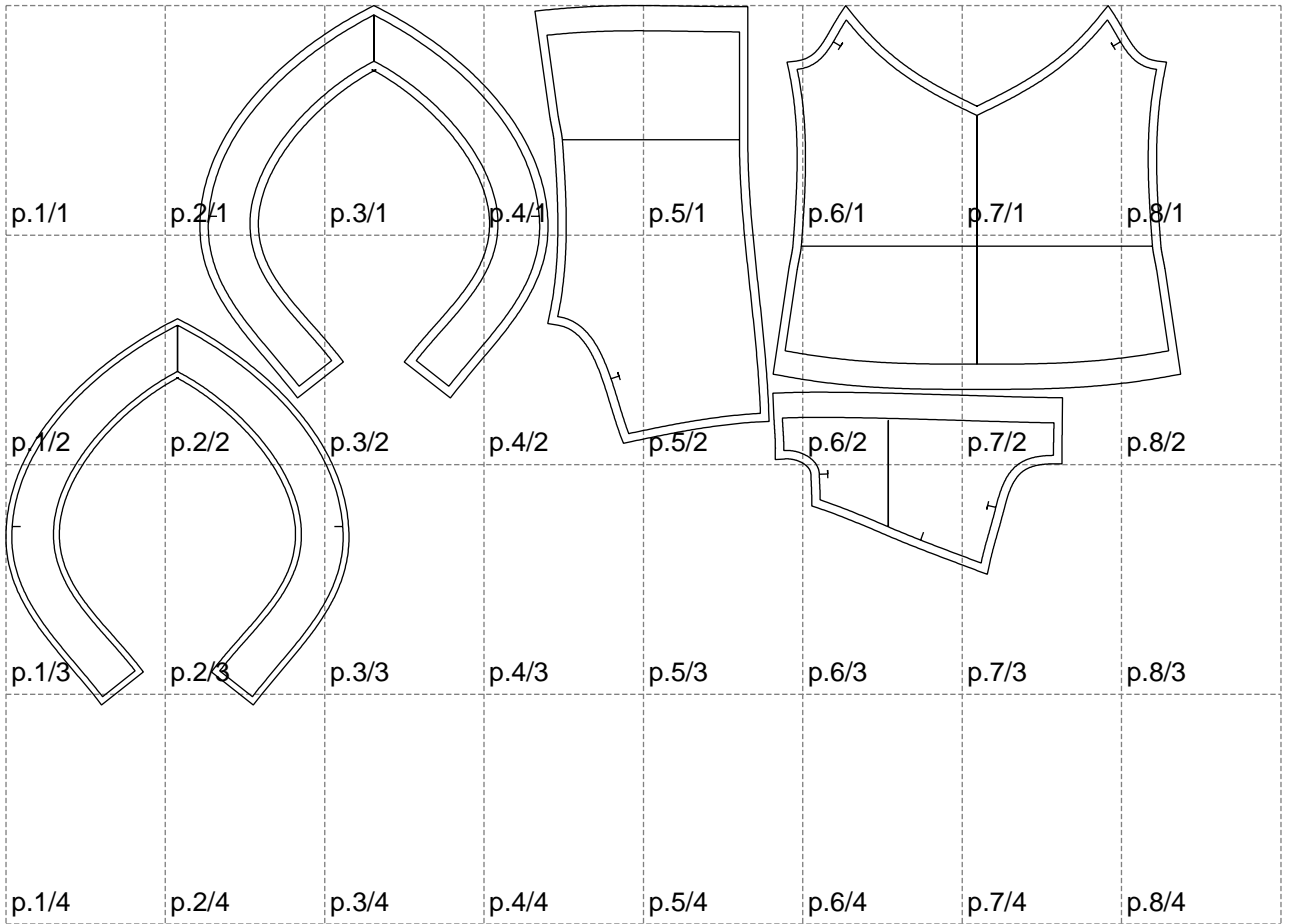

Not for print

Paper size: A4, size:1399.00 x832.71 mm

# Example

size:1378.59 x970.32 mm

Maneken =1 ver.0

rz\_1=170

rz\_16=88

rz\_17=75.6

rz\_18=67.6

rz\_19=96

rz\_20=94.6

---

. . . . .  
. . . . .  
. . . . .