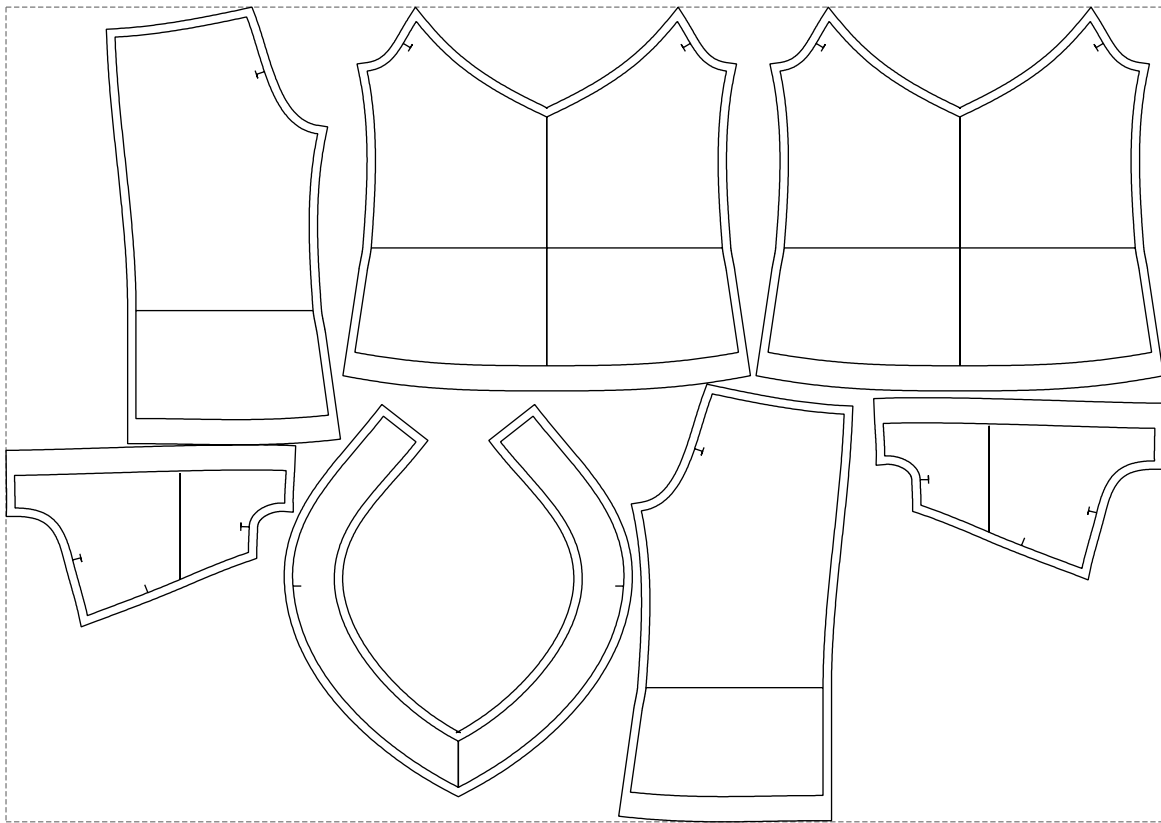

Not for print

Paper size: A4, size:1399.00 x832.71 mm

# Example

size:1378.59 x970.32 mm

Maneken =1 ver.0

rz\_1=170

rz\_16=88

rz\_17=75.6

rz\_18=67.6

rz\_19=96