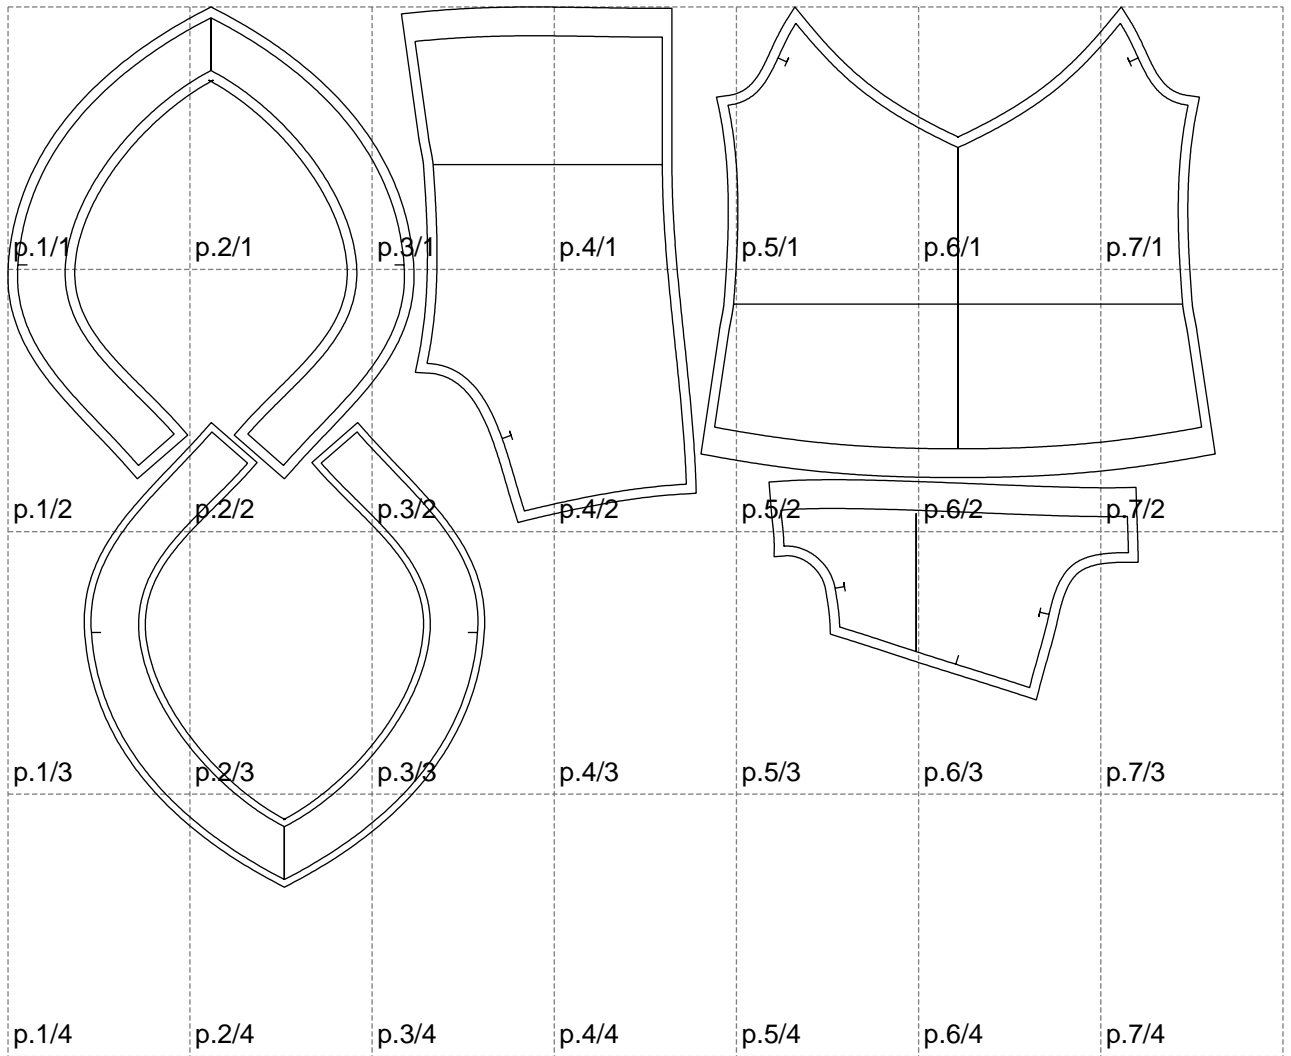

Not for print

Paper size: A4, size:1258.17 x917.05 mm

Example

size:1468.88 x1014.12 mm

Maneken =1 ver.0

rz_1=170

rz_16=100

rz_17=85.4

rz_18=80.2

rz_19=108

rz_20=105.4

.
.
.