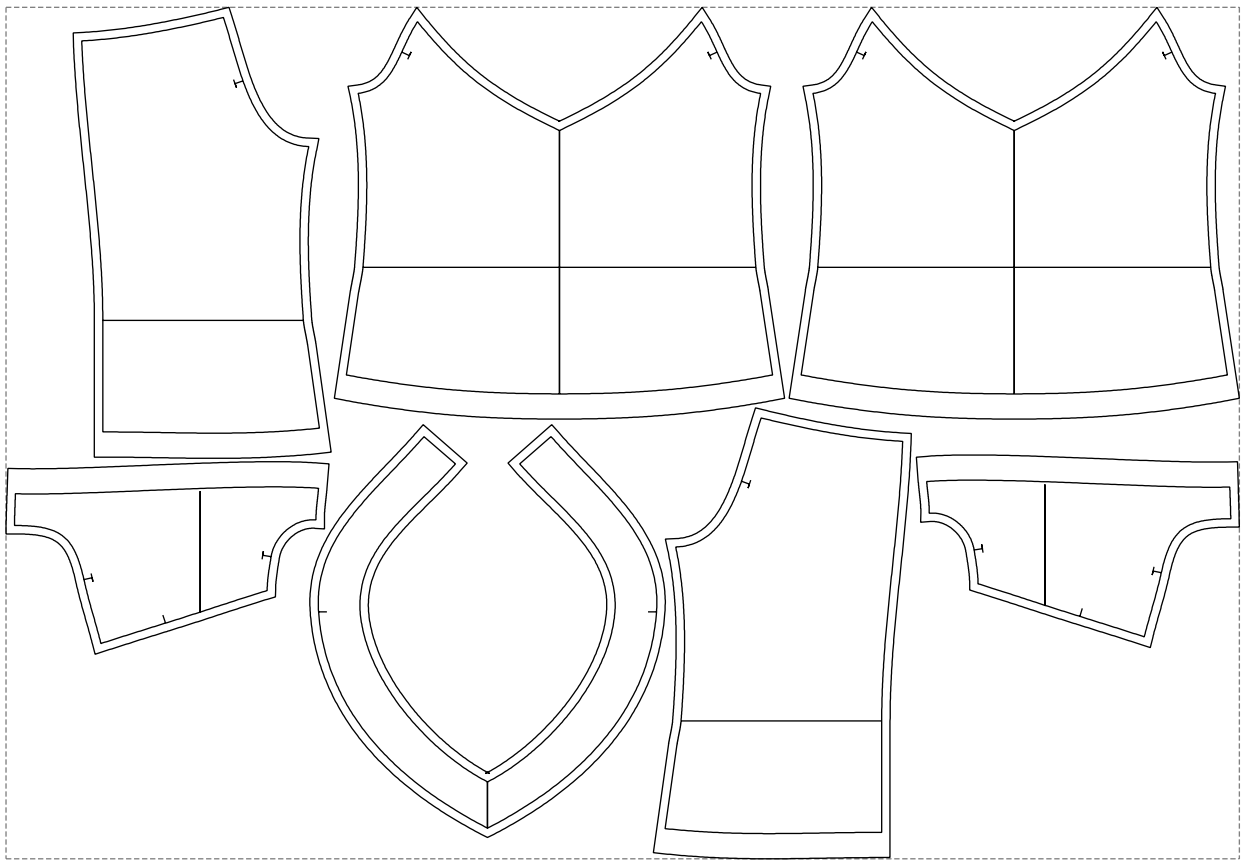

Not for print

Paper size: A4, size:1258.17 x917.05 mm

Example

size:1468.88 x1014.12 mm

Maneken =1 ver.0

rz_1=170

rz_16=100

rz_17=85.4

rz_18=80.2

rz_19=108

rz_20=105.4

.
.
.