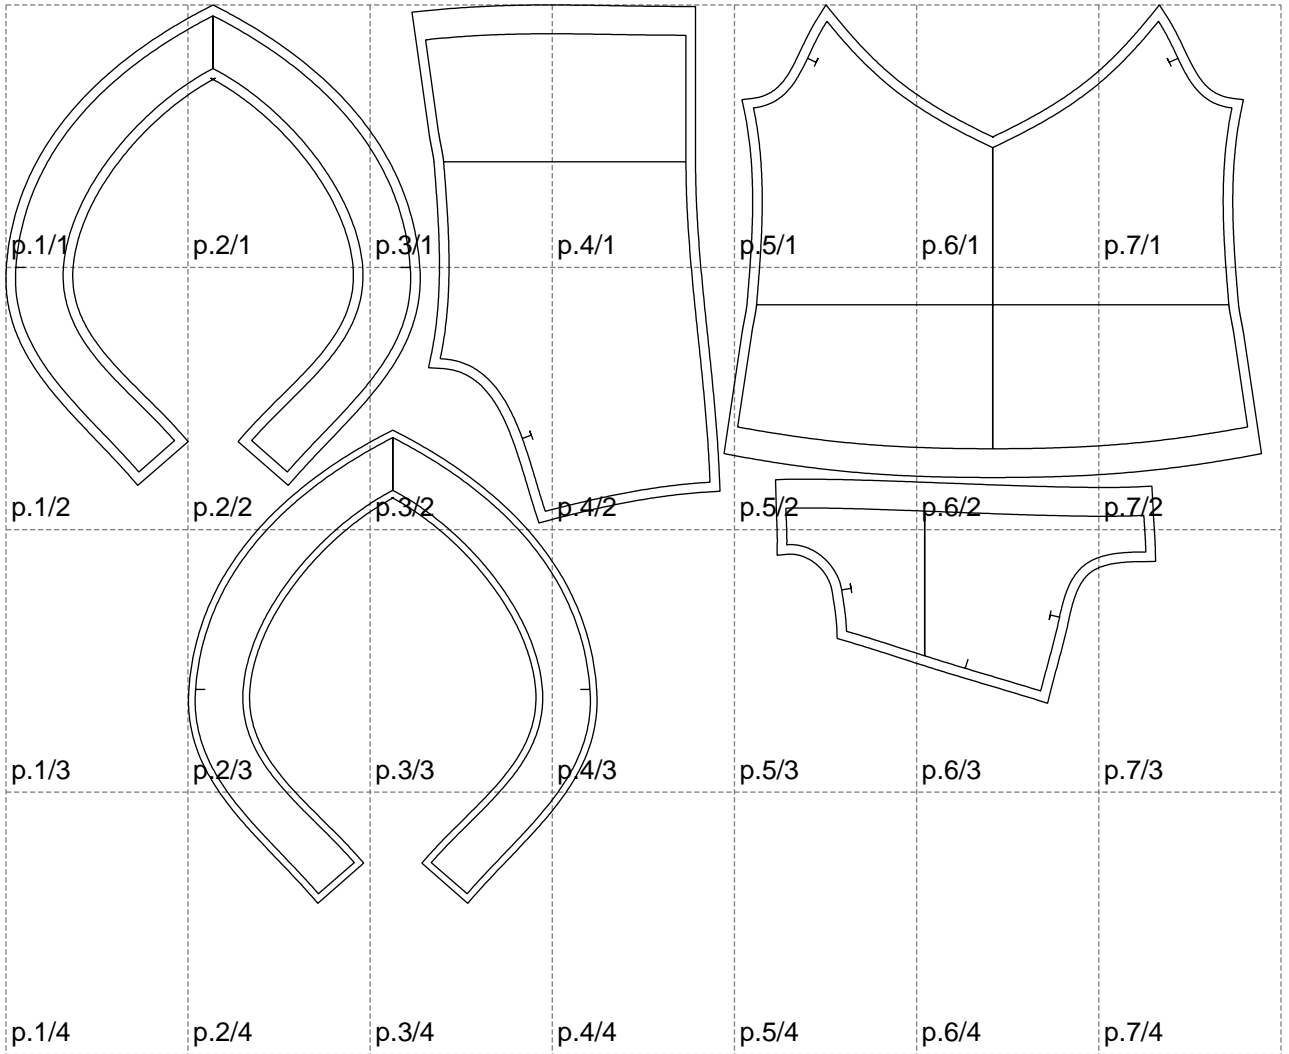

Not for print

Paper size: A4, size:1308.32 x935.98 mm

# Example

size:1499.00 x1143.90 mm

Maneken =1 ver.0

rz\_1=170

rz\_16=104

rz\_17=88.9

rz\_18=84.4

rz\_19=112

rz\_20=109.3

---

. . . . .  
. . . . .  
. . . . .