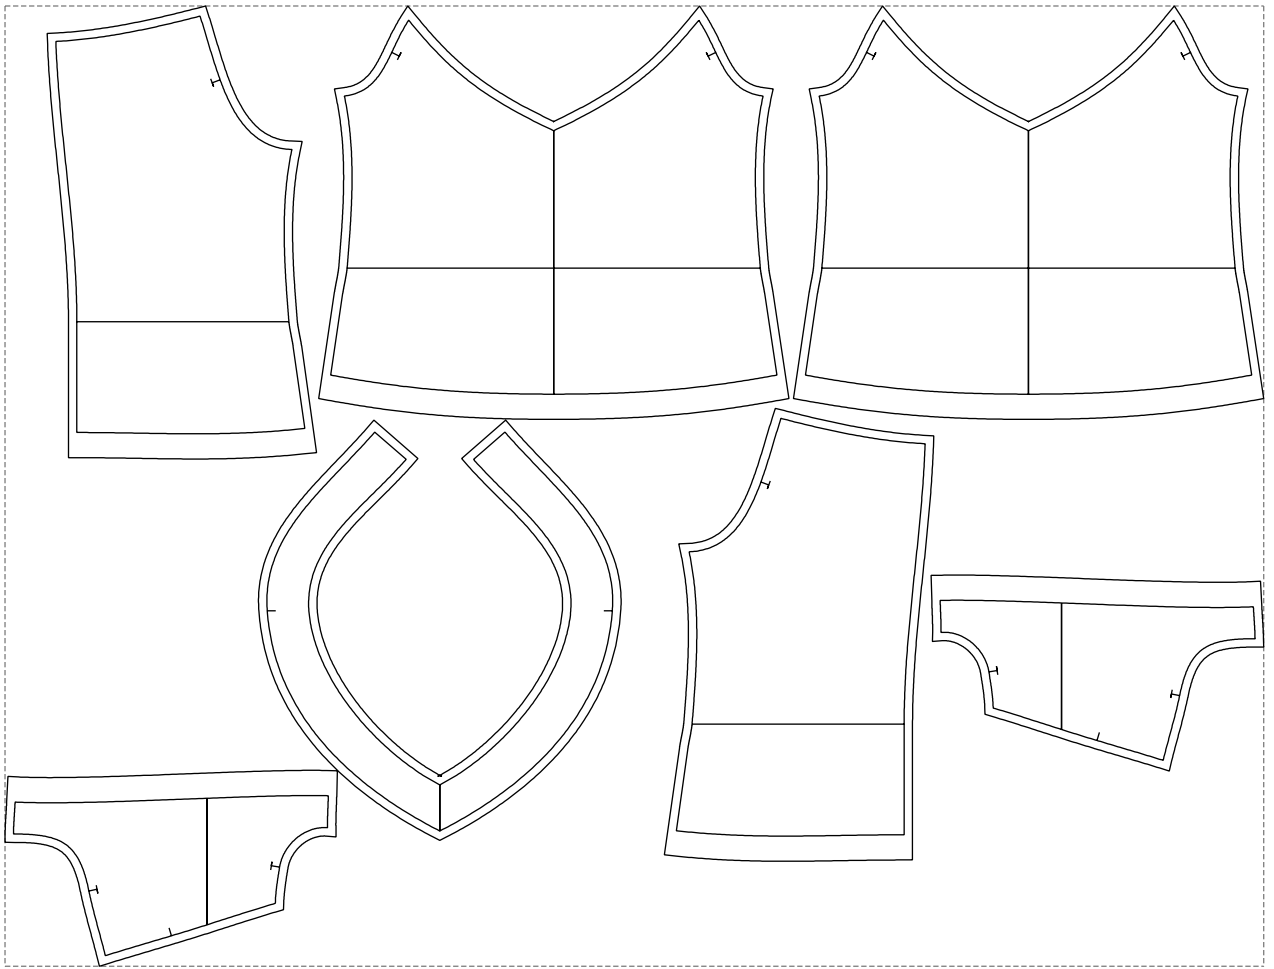

Not for print

Paper size: A4, size:1308.32 x935.98 mm

# Example

size:1499.00 x1143.90 mm

Maneken =1 ver.0

rz\_1=170

rz\_16=104

rz\_17=88.9

rz\_18=84.4

rz\_19=112