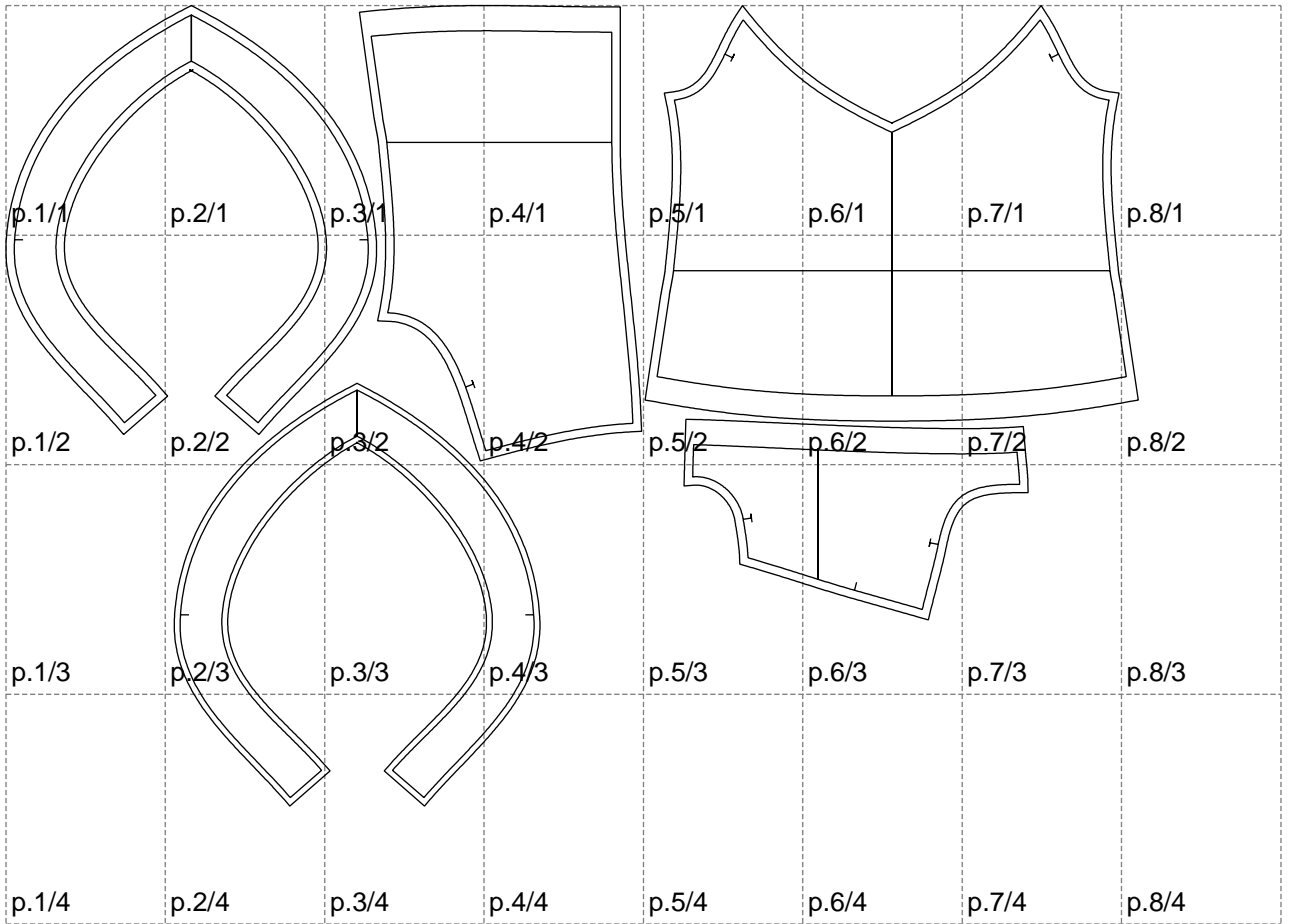

Not for print

Paper size: A4, size:1348.61 x953.11 mm

# Example

size:1499.00 x1193.85 mm

Maneken =1 ver.0

rz\_1=170

rz\_16=108

rz\_17=92.5

rz\_18=89.2

rz\_19=116

rz\_20=113

---

. . . . .  
. . . . .  
. . . . .