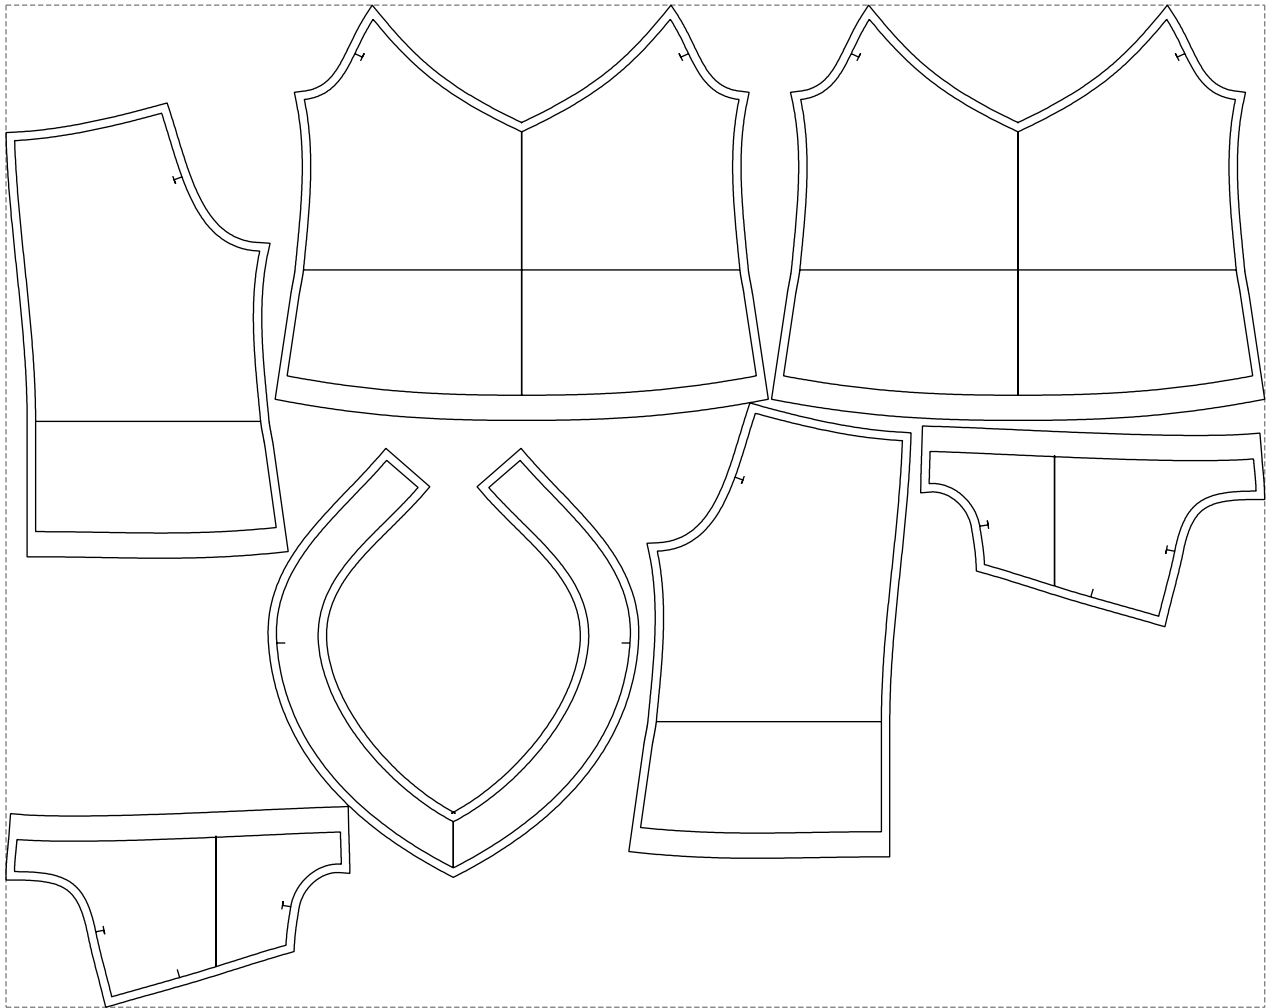

Not for print

Paper size: A4, size:1348.61 x953.11 mm

# Example

size:1499.00 x1193.85 mm

Maneken =1 ver.0

rz\_1=170

rz\_16=108

rz\_17=92.5

rz\_18=89.2

rz\_19=116