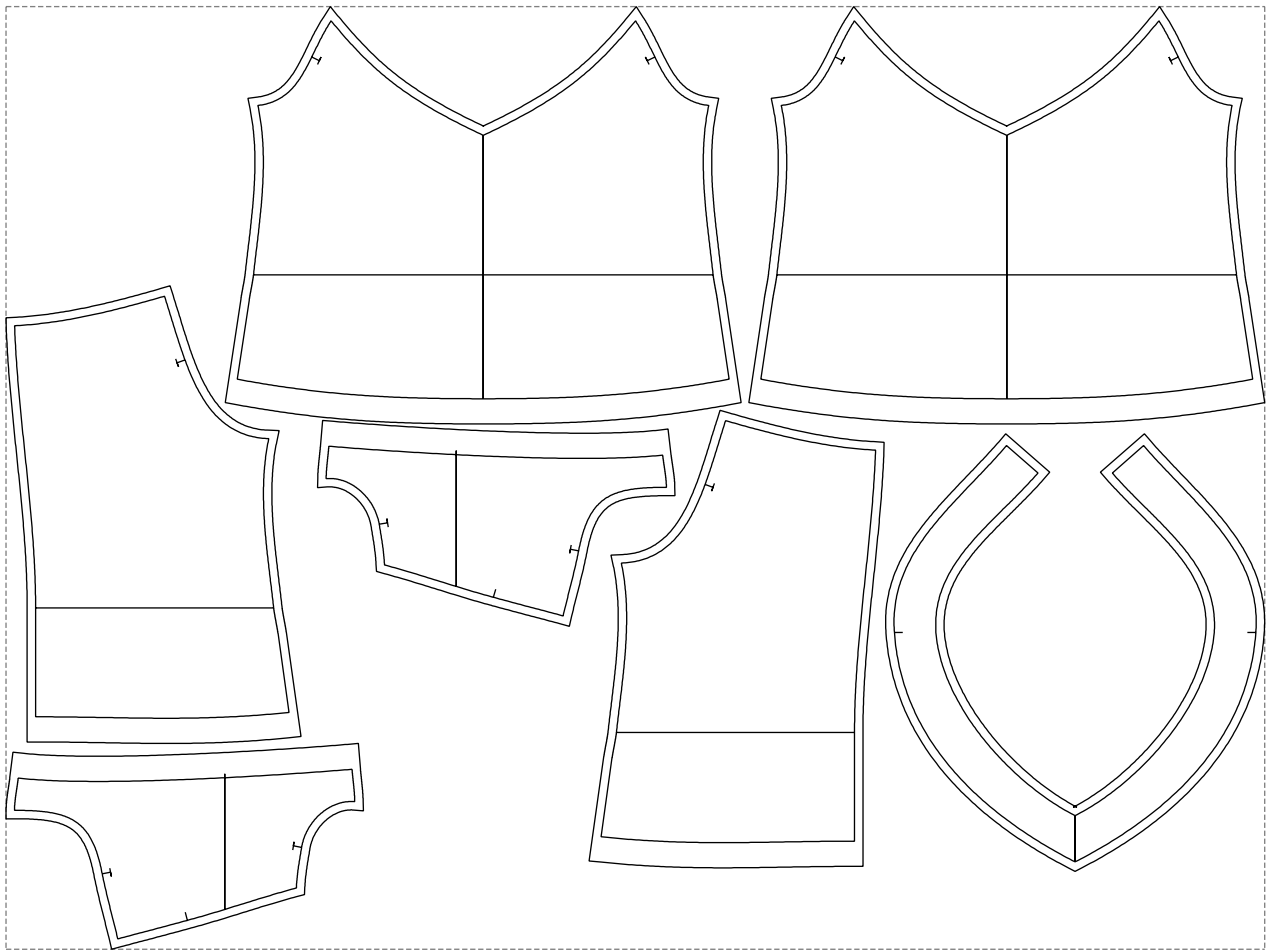

Not for print

Paper size: A4, size:1399.00 x1002.63 mm

# Example

size:1499.00 x1122.98 mm

Maneken =1 ver.0

rz\_1=170

rz\_16=112

rz\_17=96.2

rz\_18=94

rz\_19=120