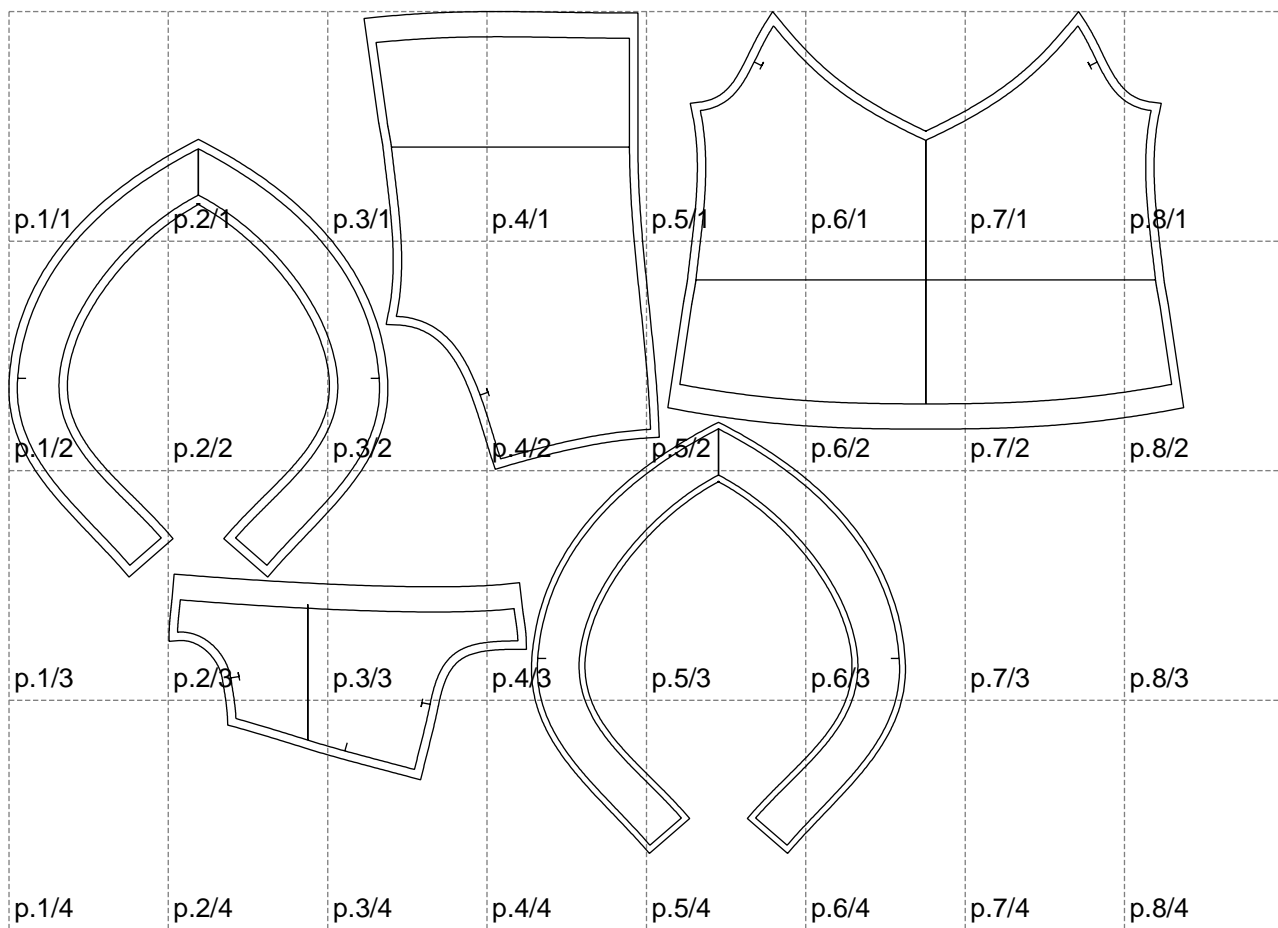

Not for print

Paper size: A4, size:1399.00 x1002.63 mm

# Example

size:1499.00 x1122.98 mm

Maneken =1 ver.0

rz\_1=170

rz\_16=112

rz\_17=96.2

rz\_18=94

rz\_19=120

rz\_20=117

---

. . . . .  
. . . . .  
. . . . .