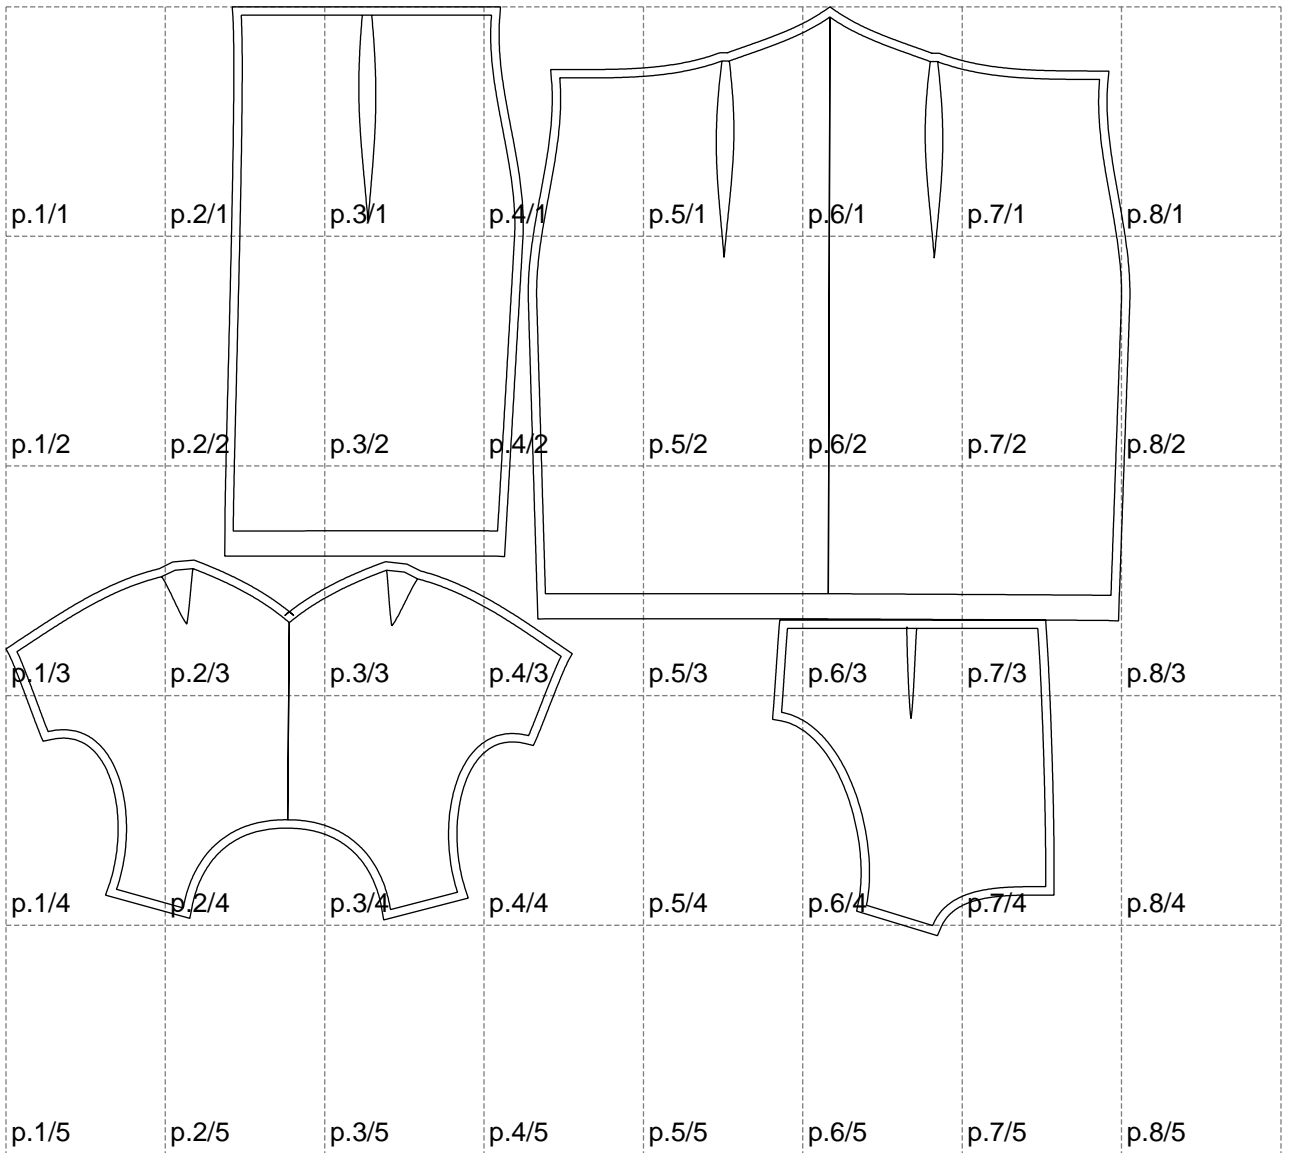

Not for print

Paper size: A4, size:1338.62 x1106.30 mm

Example

size:1438.81 x1354.00 mm

Maneken =1 ver.0

rz_1=170

rz_16=116

rz_17=100

rz_18=98.8

rz_19=124

rz_20=121

.
.
.