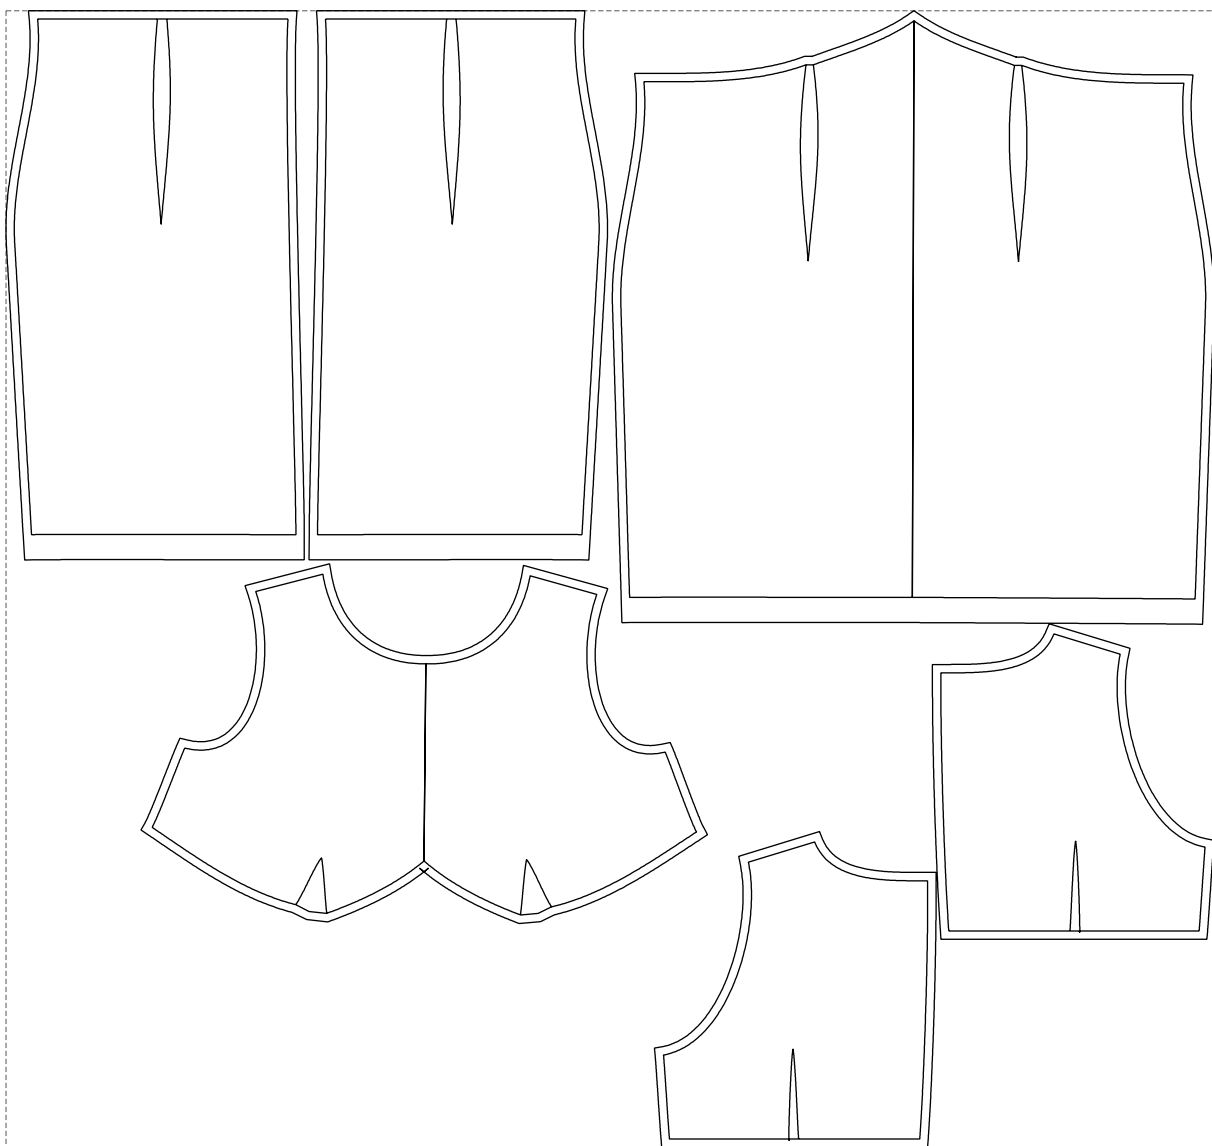

Not for print

Paper size: A4, size:1338.62 x1106.30 mm

Example

size:1438.81 x1354.00 mm

Maneken =1 ver.0

rz_1=170

rz_16=116

rz_17=100

rz_18=98.8

rz_19=124

rz_20=121

.
.
.