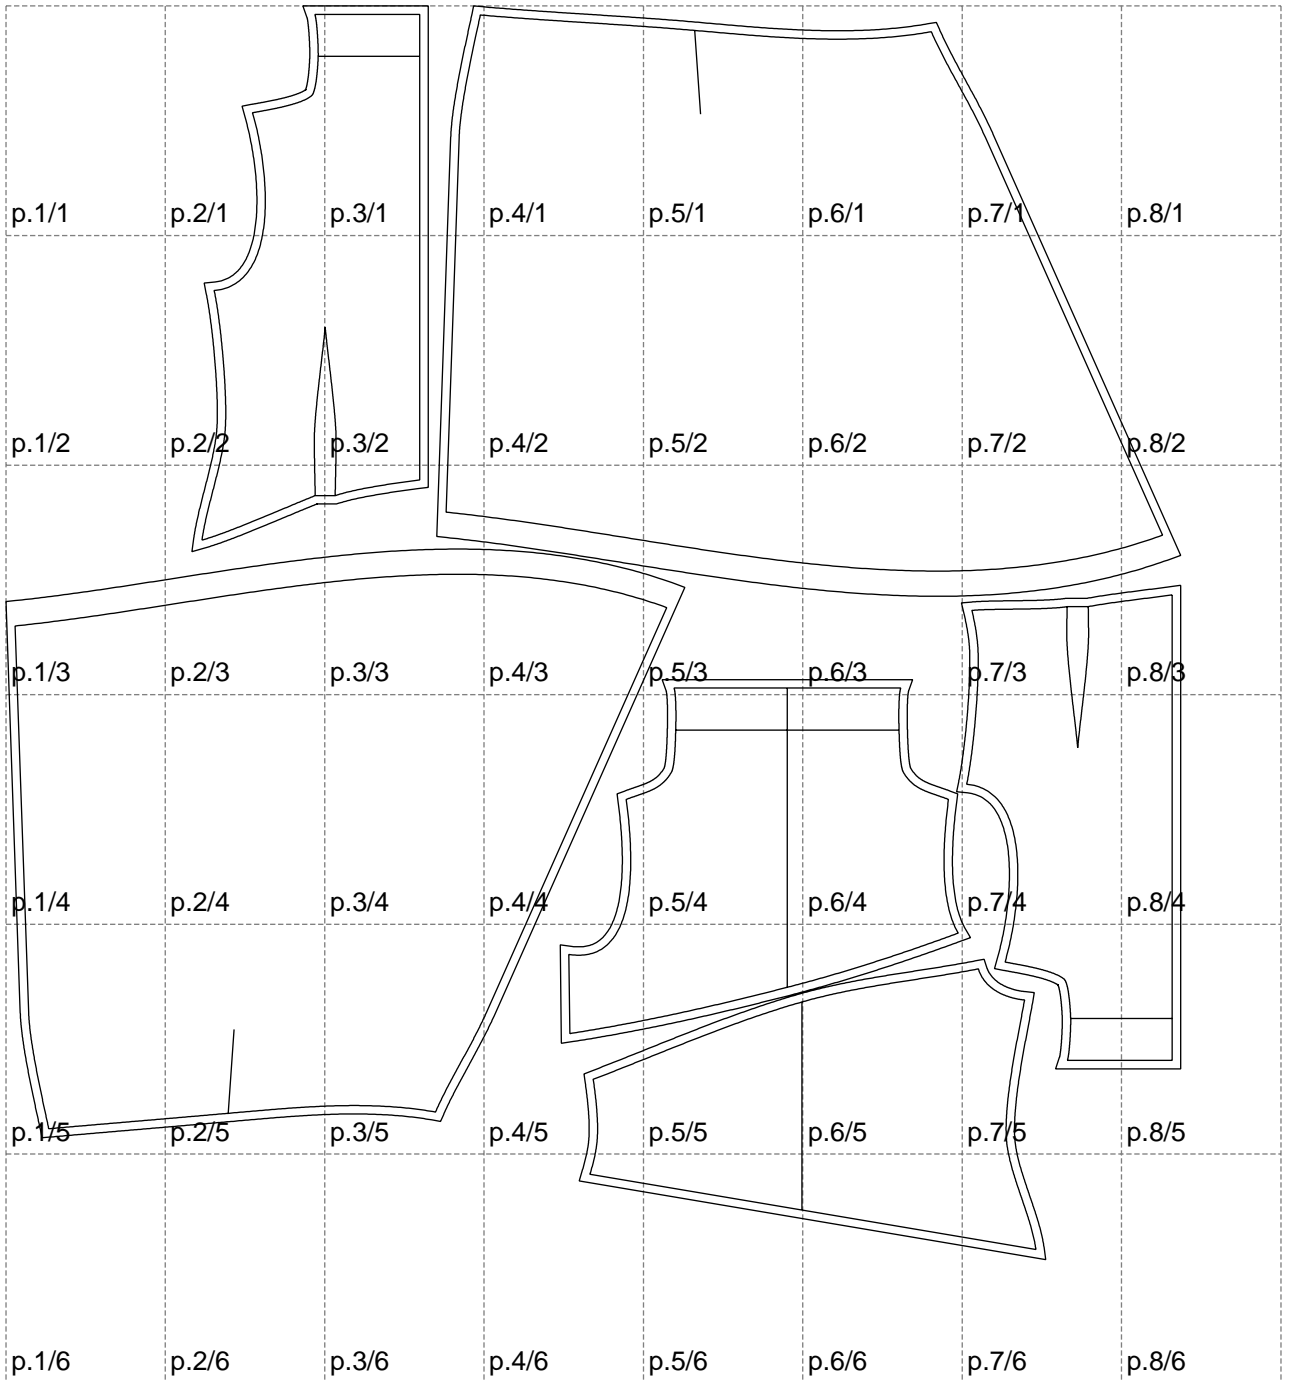

Not for print

Paper size: A4, size:1399.00 x1492.94 mm

# Example

size:1488.99 x1428.77 mm

Maneken =1 ver.0

rz\_1=170

rz\_16=100

rz\_17=85.4

rz\_18=80.2

rz\_19=108

rz\_20=105.4

---

. . . . .  
. . . . .  
. . . . .