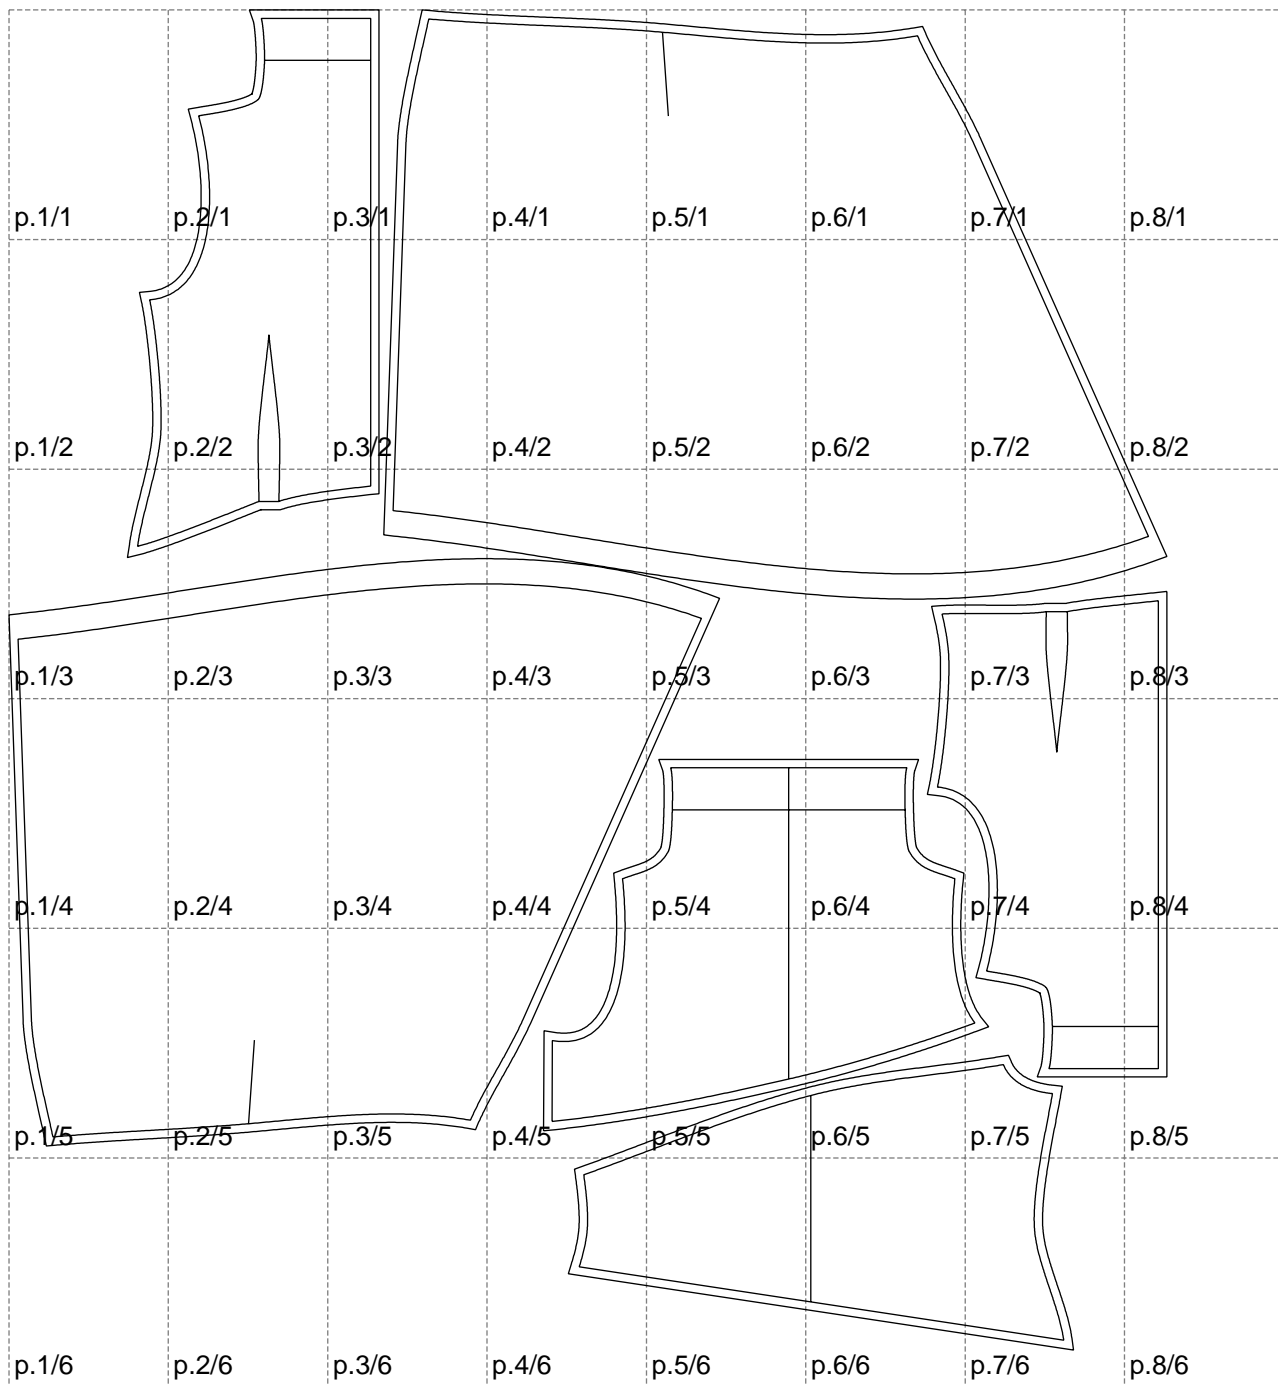

Not for print

Paper size: A4, size:1378.91 x1595.89 mm

# Example

size:1478.92 x1711.00 mm

Maneken =1 ver.0

rz\_1=170

rz\_16=108

rz\_17=92.5

rz\_18=89.2

rz\_19=116

rz\_20=113

---

. . . . .  
. . . . .  
. . . . .