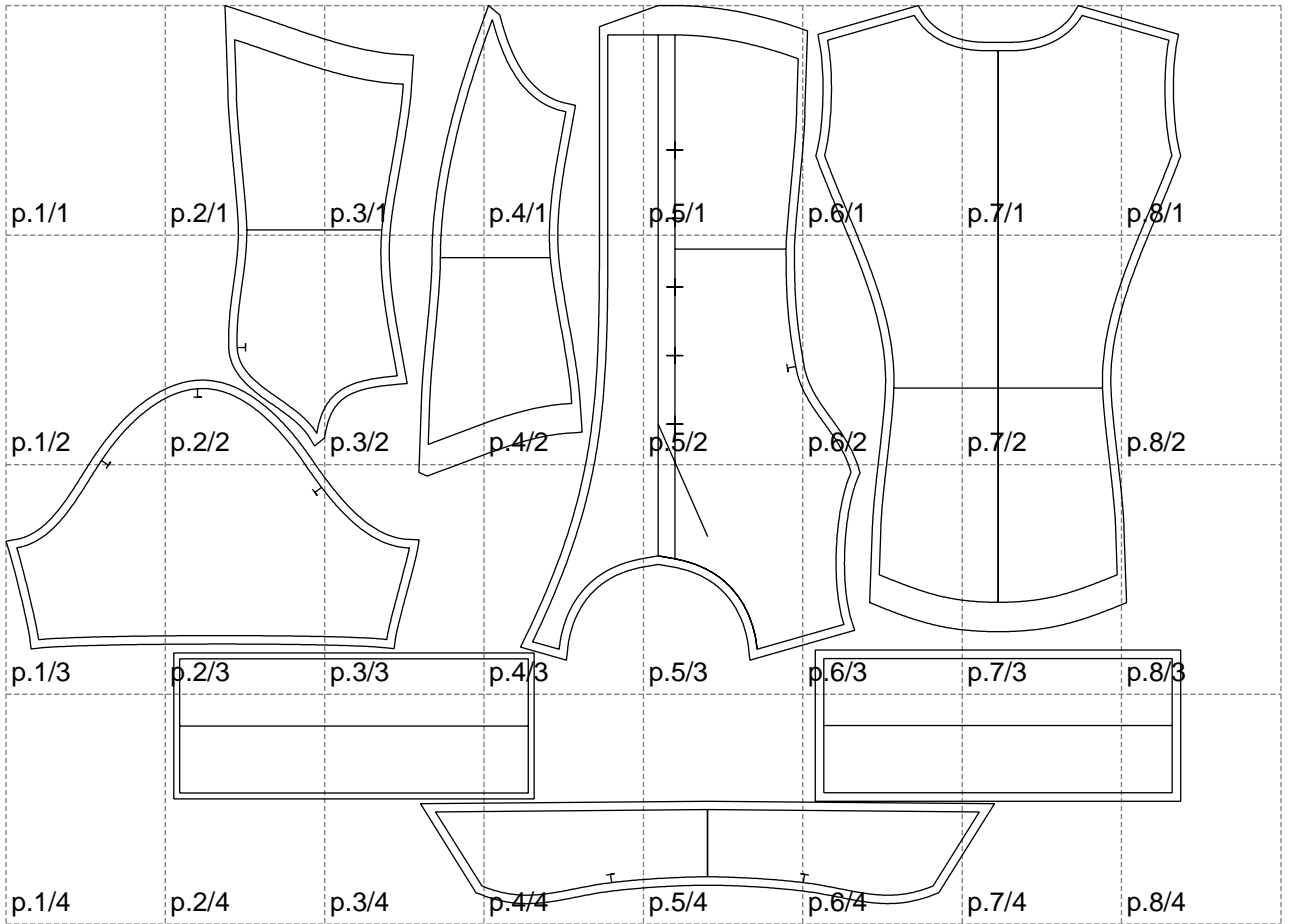

Not for print

Paper size: A4, size:1399.00 x1069.37 mm

# Example

size:1458.86 x1825.05 mm

Maneken =1 ver.0

rz\_1=170

rz\_16=116

rz\_17=100

rz\_18=98.8

rz\_19=124

rz\_20=121

---

. . . . .  
. . . . .  
. . . . .