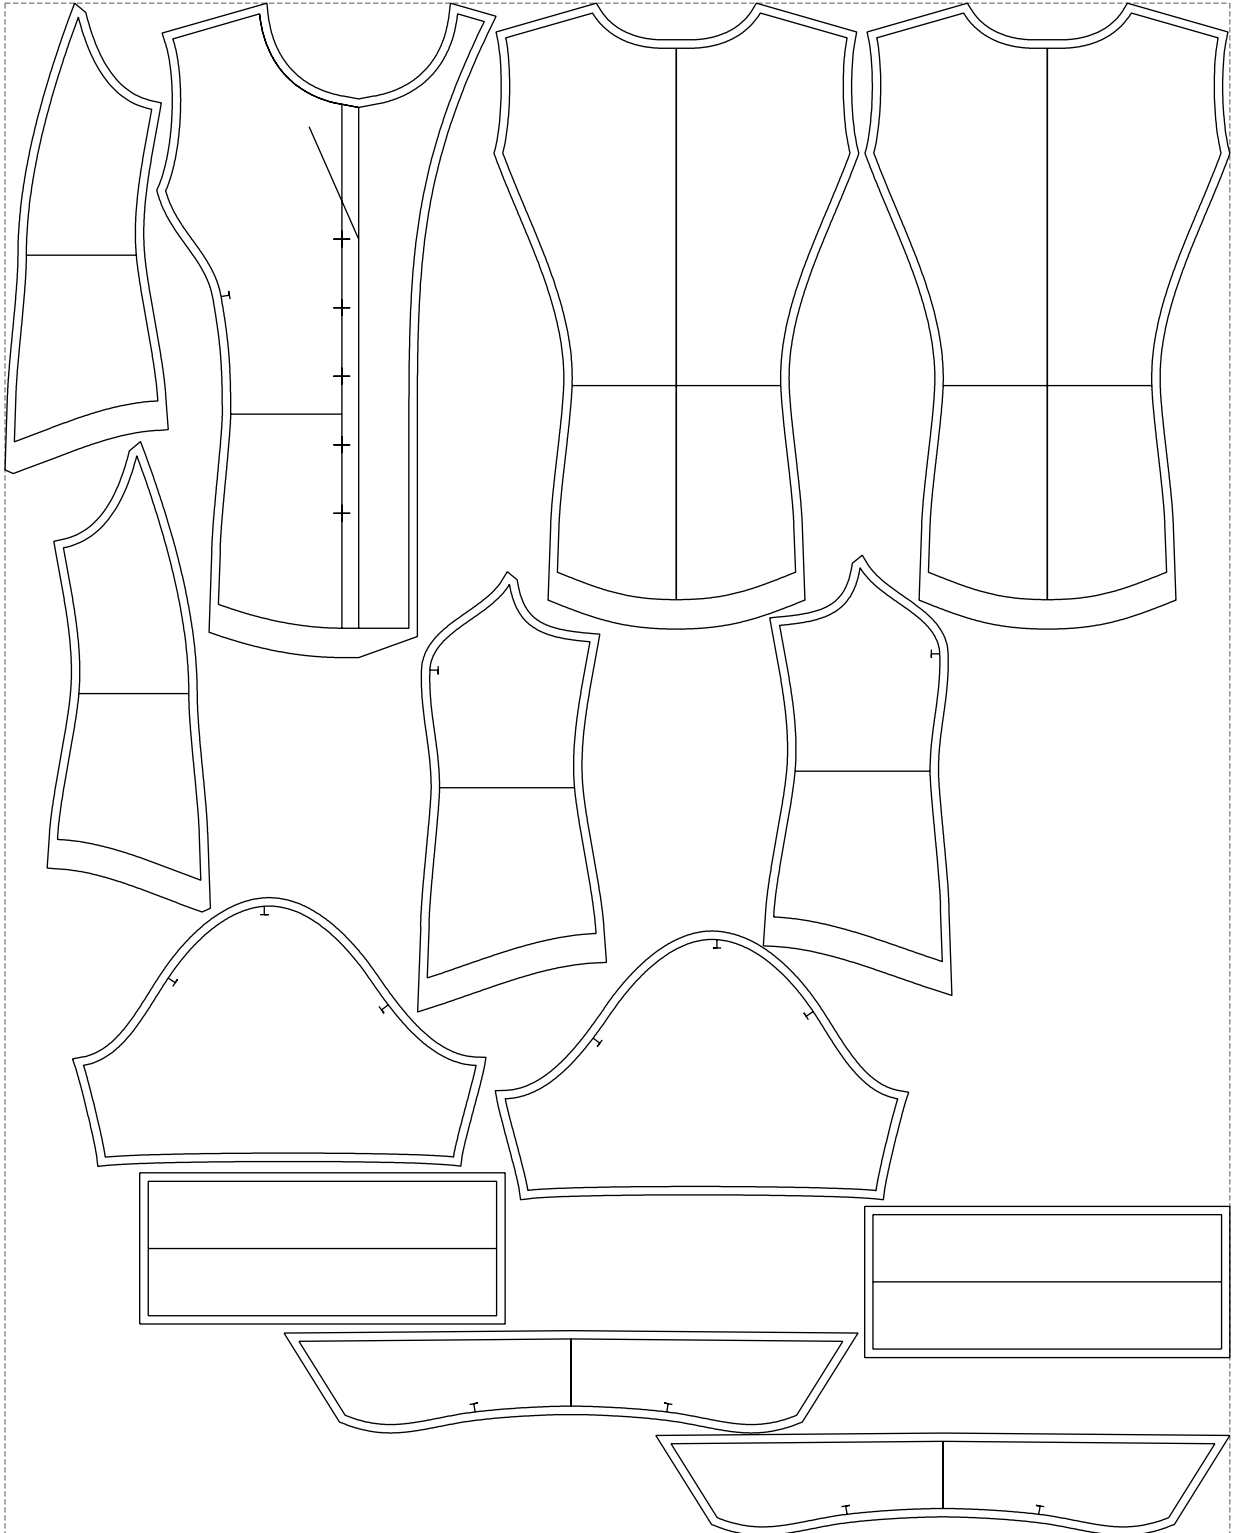

Not for print

Paper size: A4, size:1399.00 x1069.37 mm

# Example

size:1458.86 x1825.05 mm

Maneken =1 ver.0

rz\_1=170

rz\_16=116

rz\_17=100

rz\_18=98.8

rz\_19=124