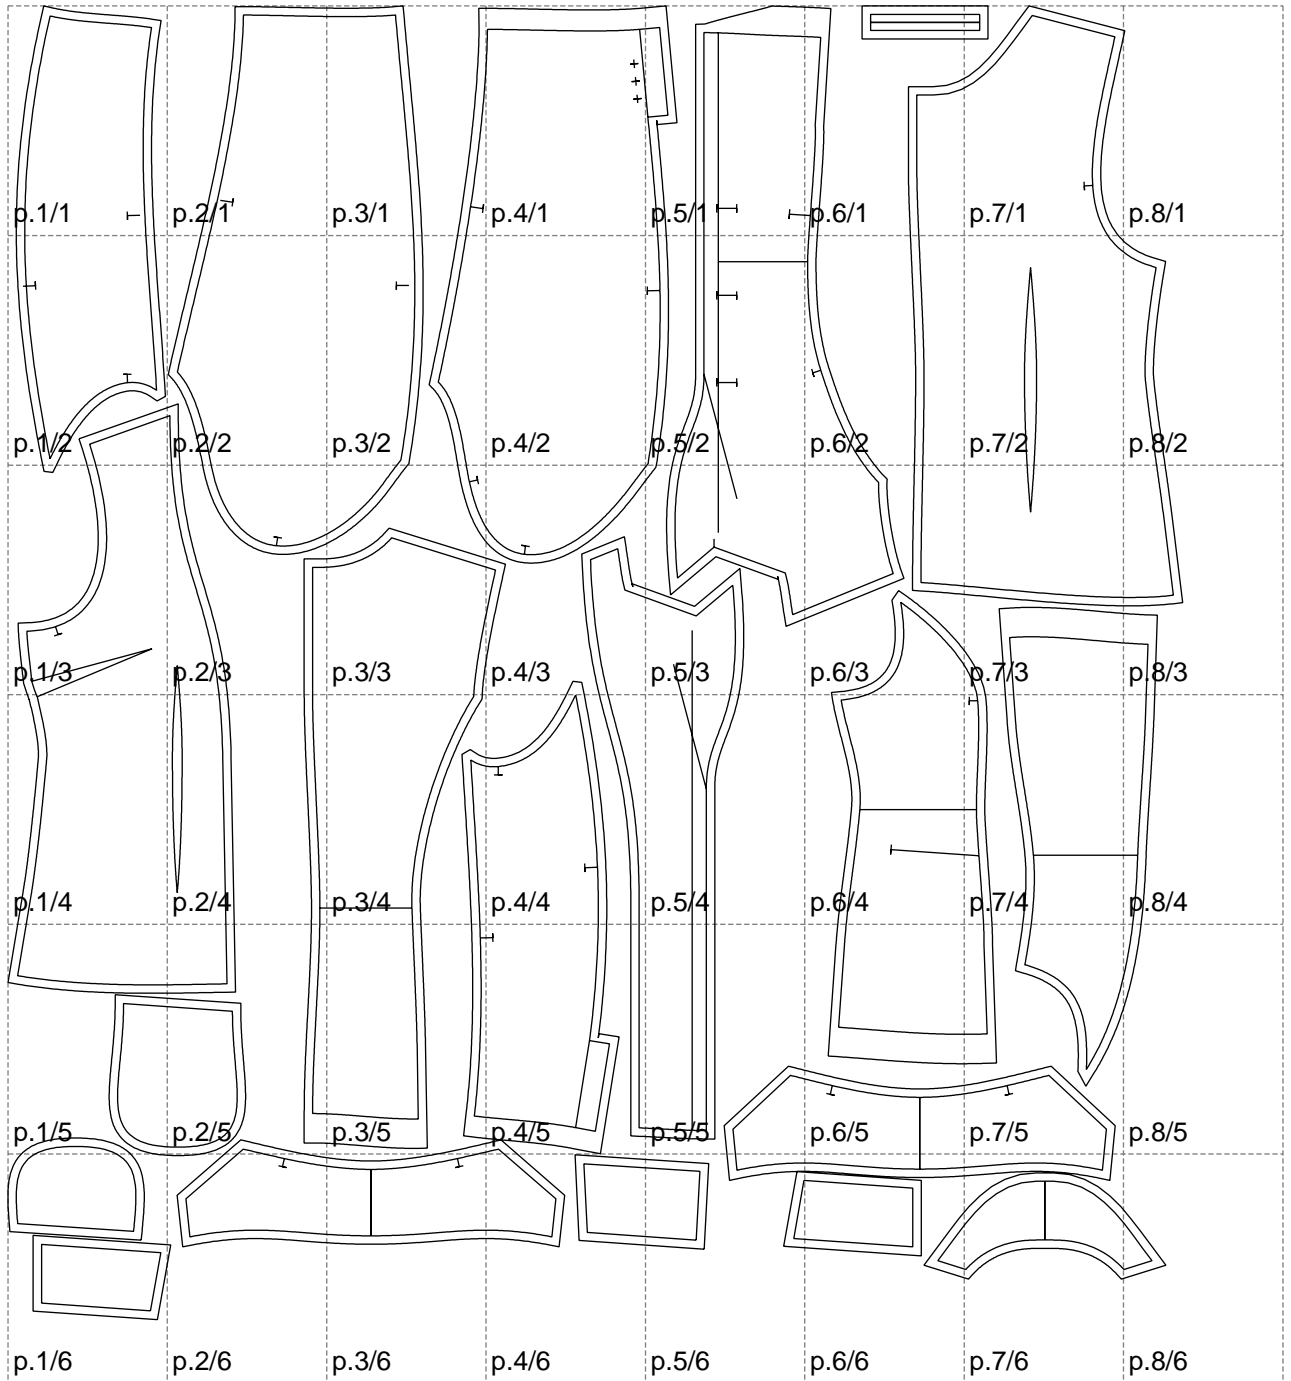

Not for print

Paper size: A4, size:1399.00 x1564.42 mm

Maneken =1 ver.0

rz\_1=170

rz\_16=100

rz\_17=85.4

rz\_18=80.2

rz\_19=108

rz\_20=105.4

---

. . . . .  
. . . . .  
. . . . .