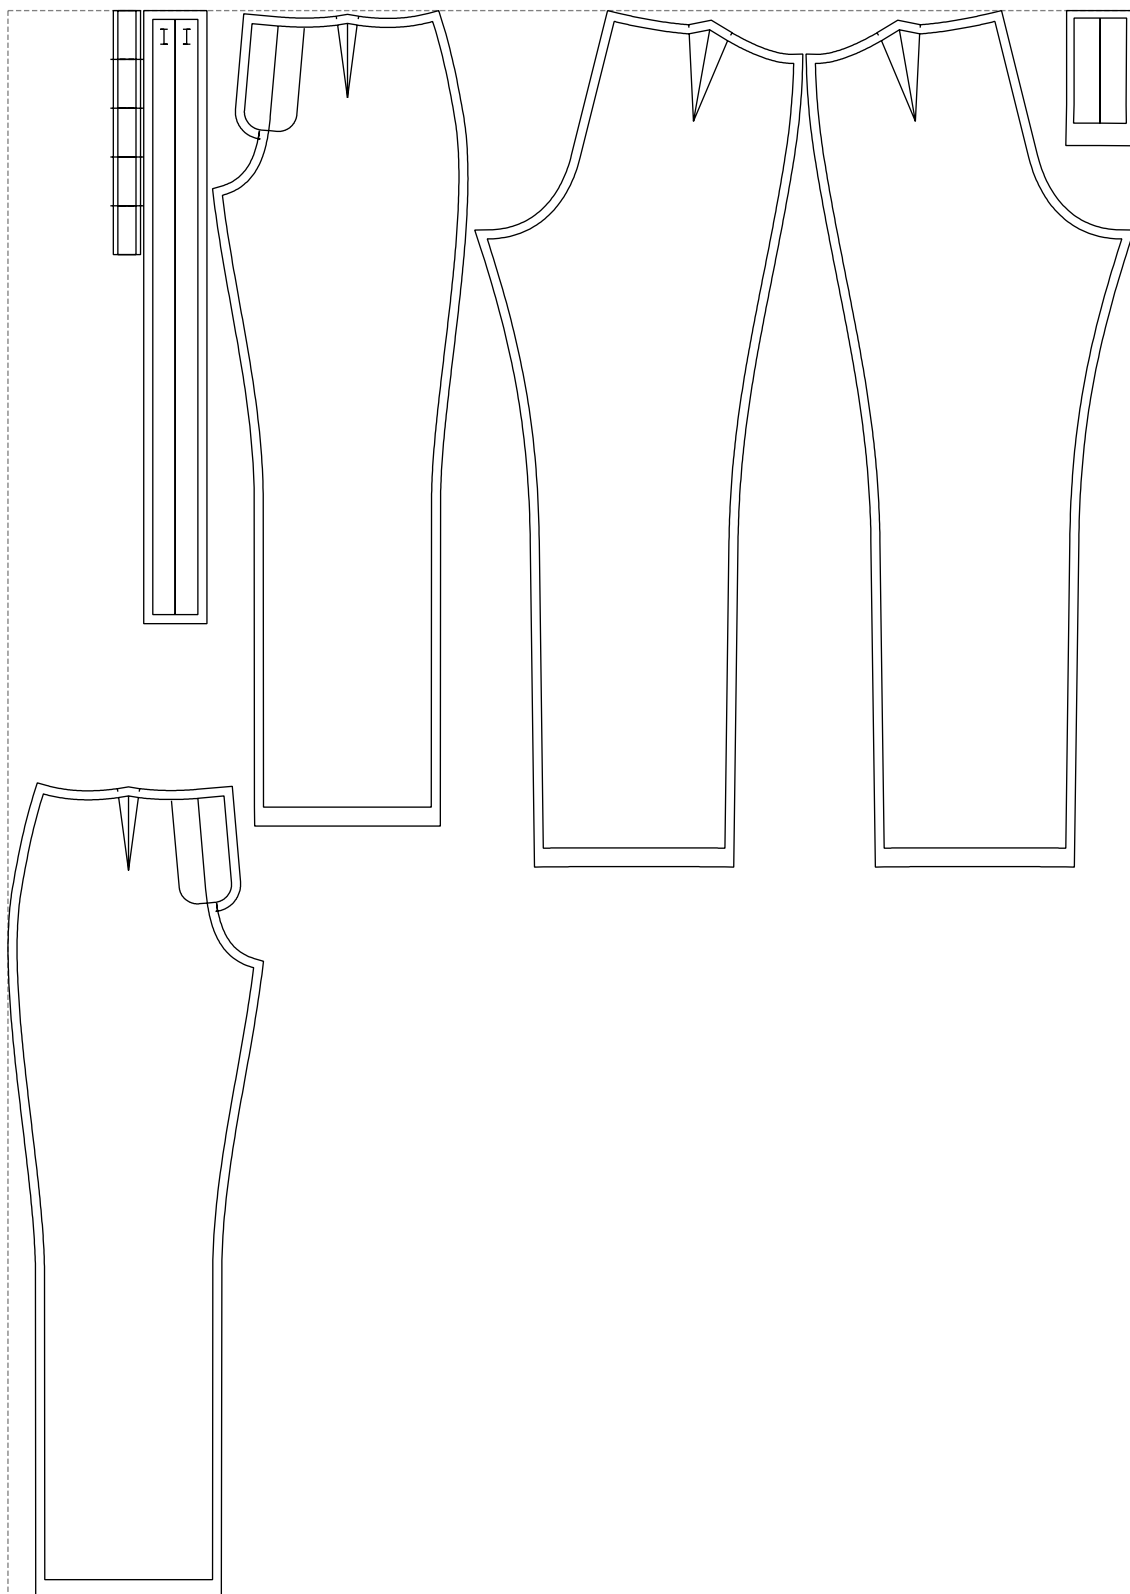

Not for print

Paper size: A4, size:1238.88 x1140.48 mm

# Example

size:1499.00 x2114.33 mm

Maneken =1 ver.0

rz\_1=170

rz\_16=96

rz\_17=82

rz\_18=76

rz\_19=104

rz\_20=101.8

---

. . . . .  
. . . . .  
. . . . .