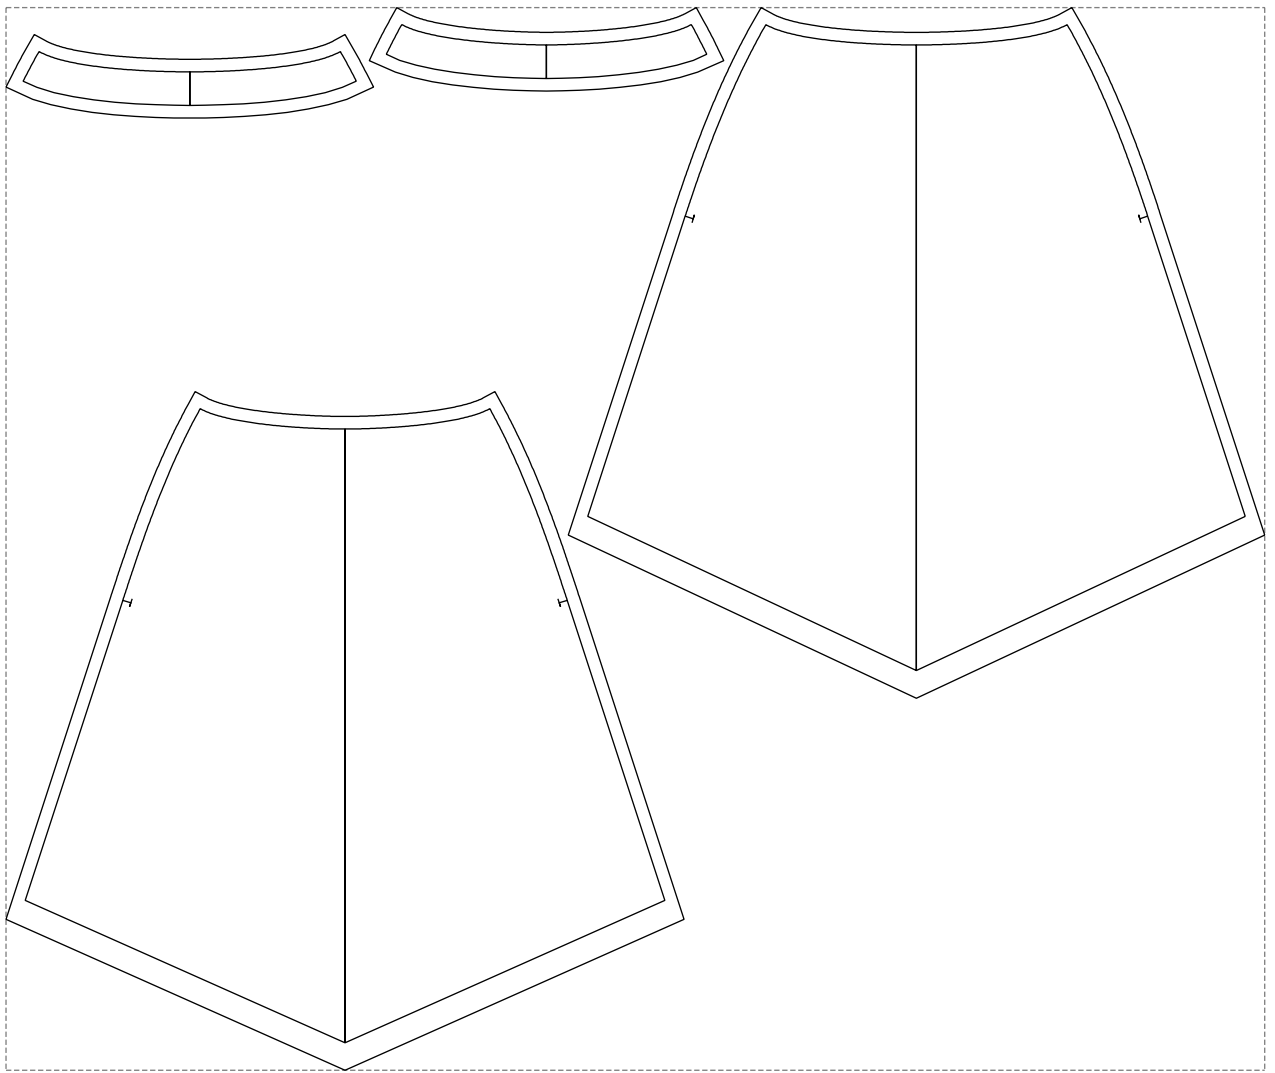

# Example

size:1499.00 x1265.93 mm

Maneken =1 ver.0

rz\_1=170

rz\_16=88

rz\_17=75.6

rz\_18=67.6

rz\_19=96