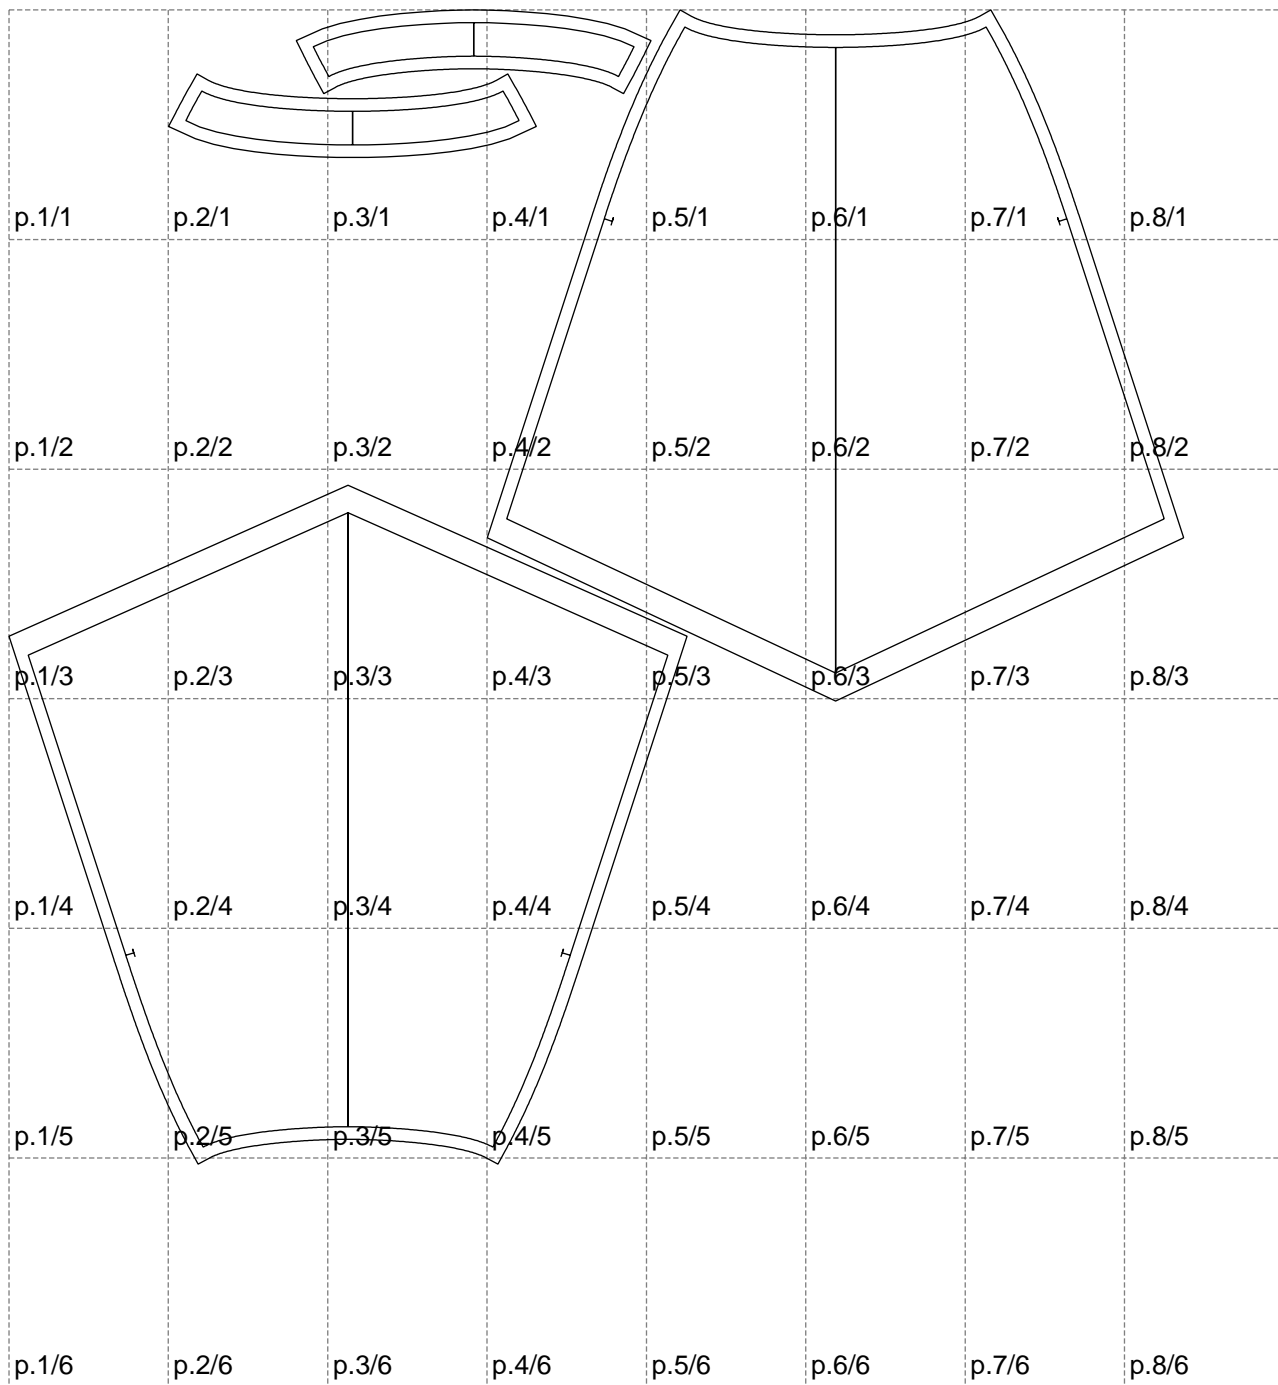

Not for print

Paper size: A4, size:1399.00 x1374.30 mm

# Example

size:1499.00 x1265.93 mm

Maneken =1 ver.0

rz\_1=170

rz\_16=88

rz\_17=75.6

rz\_18=67.6

rz\_19=96

rz\_20=94.6

---

. . . . .  
. . . . .  
. . . . .