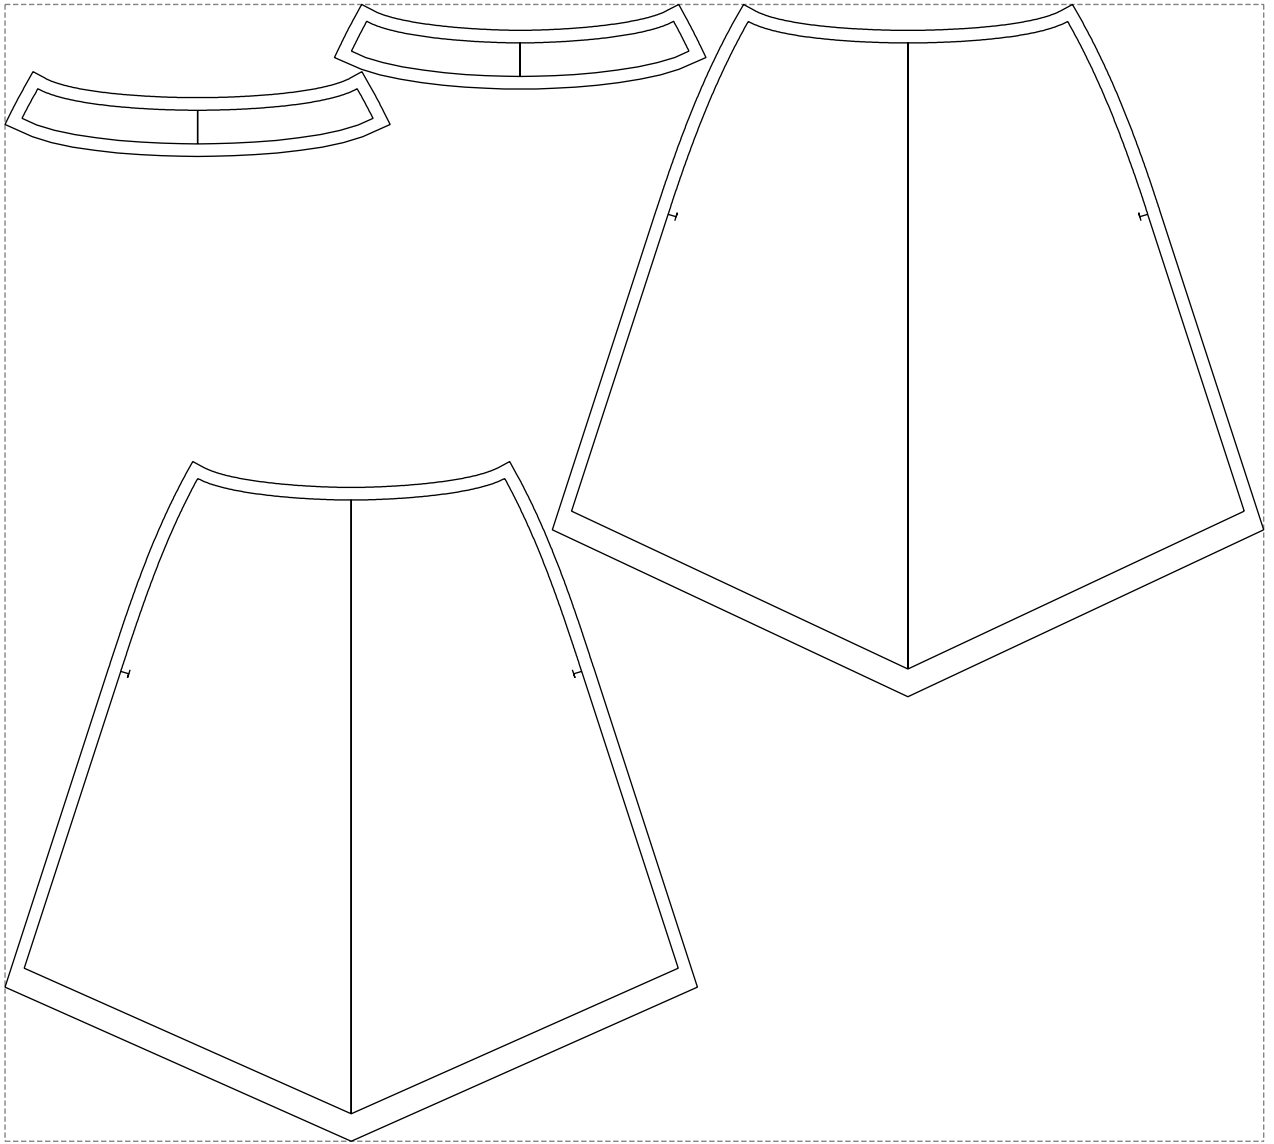

# Example

size:1499.00 x1354.29 mm

Maneken =1 ver.0

rz\_1=170

rz\_16=92

rz\_17=78.8

rz\_18=71.8

rz\_19=100