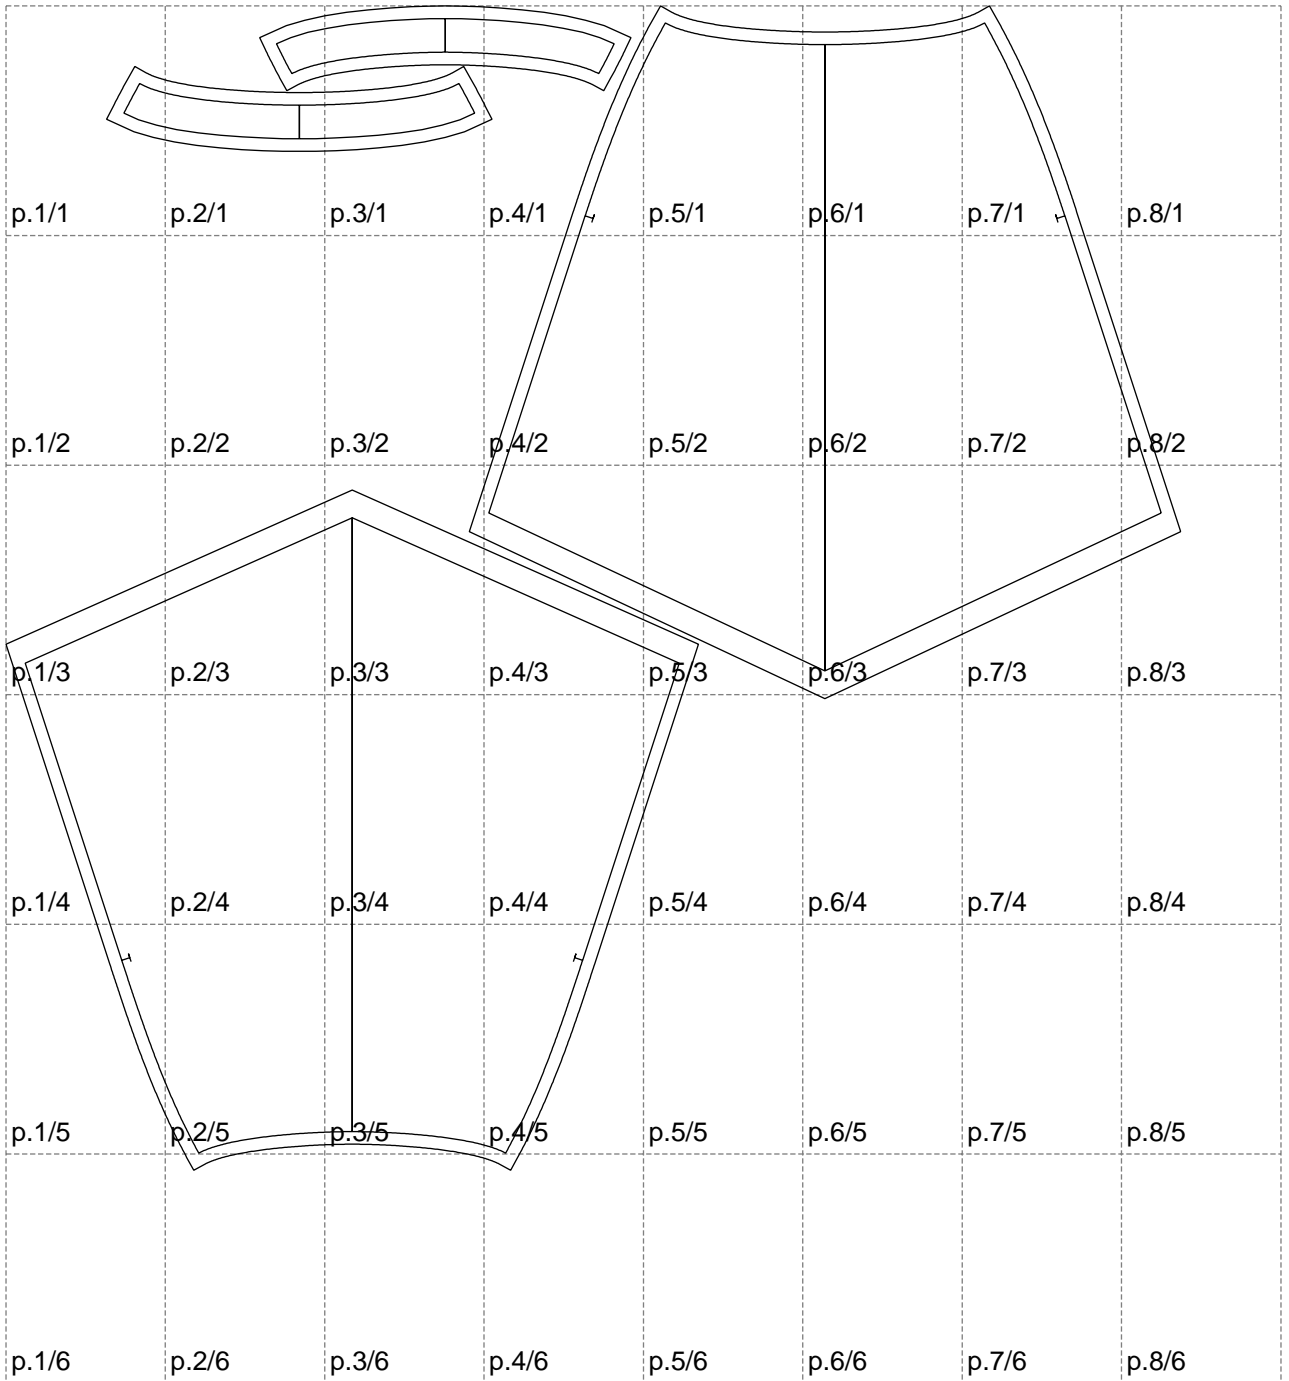

Not for print

Paper size: A4, size:1399.00 x1386.32 mm

# Example

size:1499.00 x1354.29 mm

Maneken =1 ver.0

rz\_1=170

rz\_16=92

rz\_17=78.8

rz\_18=71.8

rz\_19=100

rz\_20=98.1

---

. . . . .  
. . . . .  
. . . . .