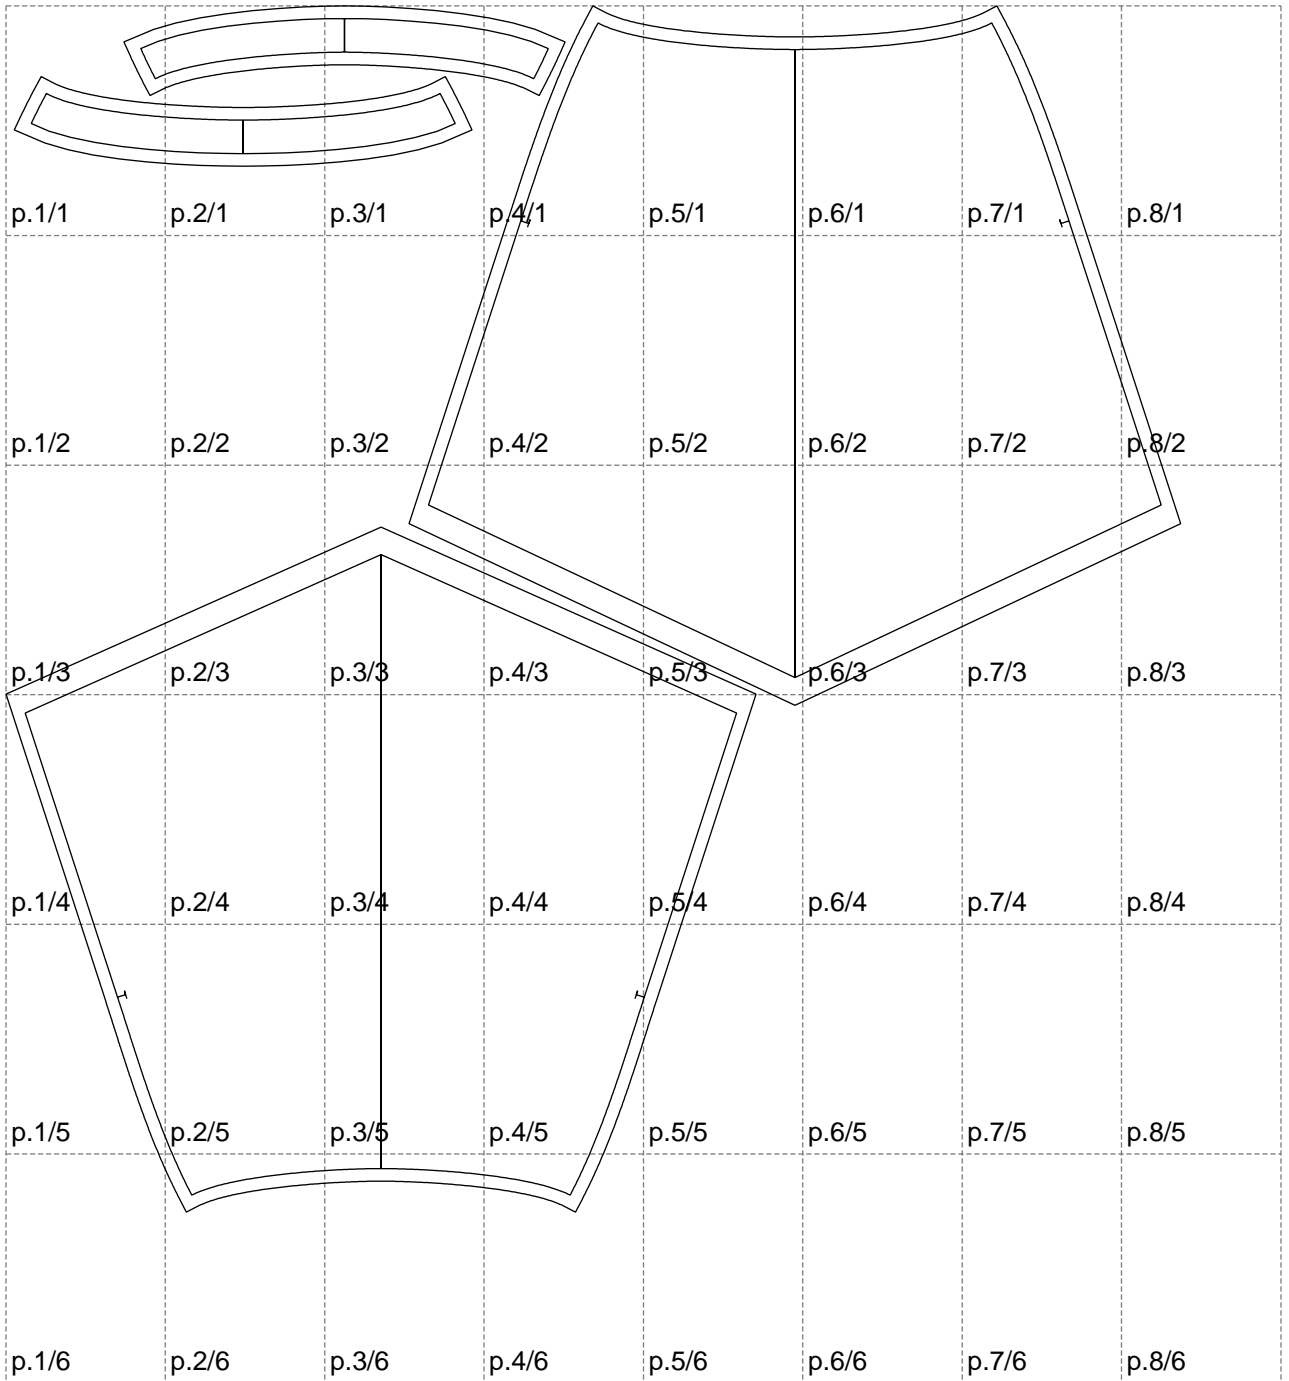

Not for print

Paper size: A4, size:1399.00 x1436.20 mm

# Example

size:1499.00 x1484.24 mm

Maneken =1 ver.0

rz\_1=170

rz\_16=108

rz\_17=92.5

rz\_18=89.2

rz\_19=116

rz\_20=113

---

. . . . .  
. . . . .  
. . . . .