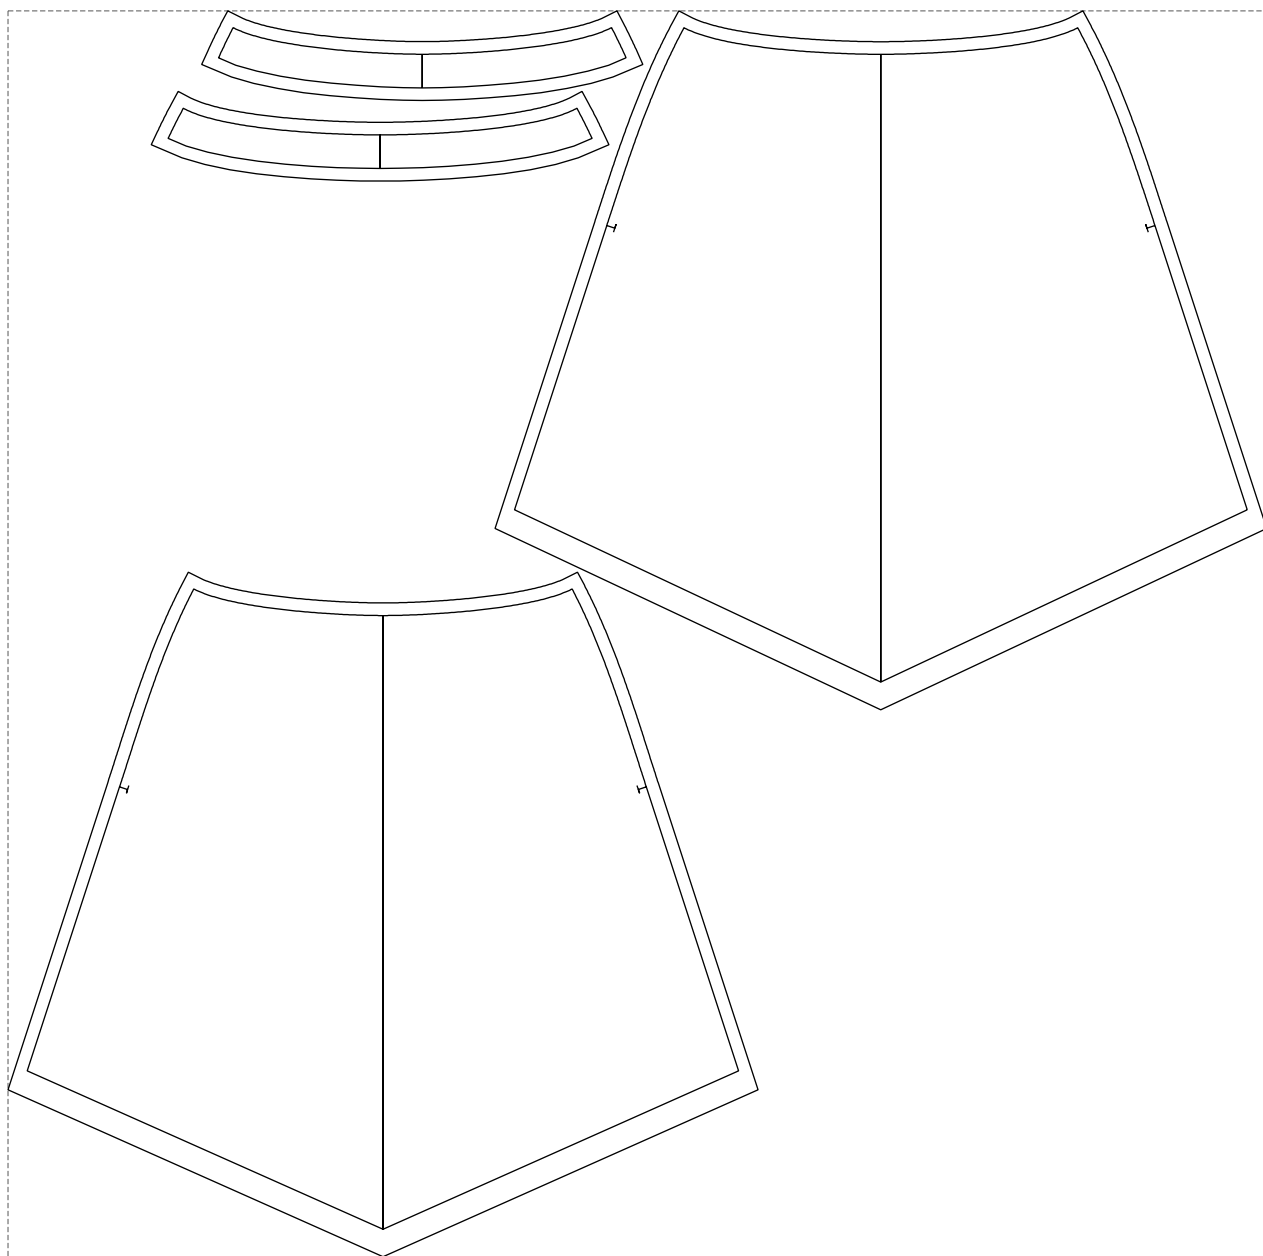

Not for print

Paper size: A4, size:1399.00 x1436.20 mm

# Example

size:1499.00 x1484.24 mm

Maneken =1 ver.0

rz\_1=170

rz\_16=108

rz\_17=92.5

rz\_18=89.2

rz\_19=116