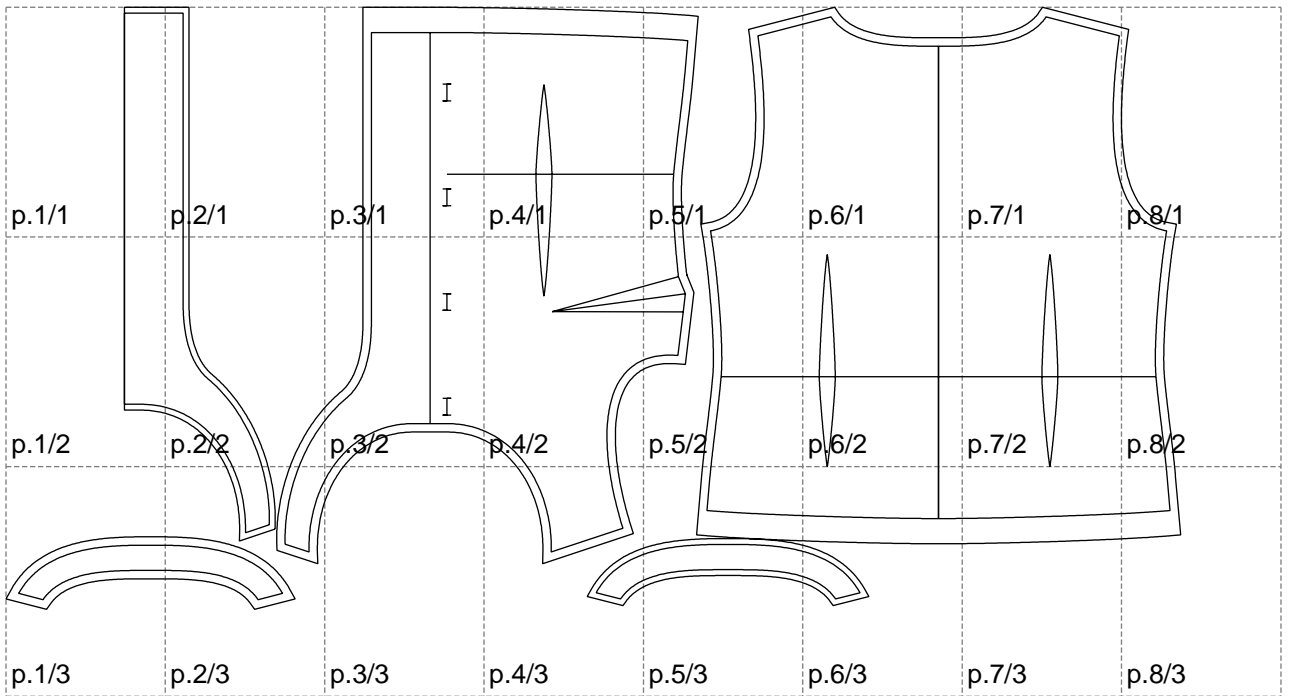

Not for print

Paper size: A4, size:1399.00 x716.70 mm

# Example

size:1308.27 x1305.17 mm

Maneken =1 ver.0

rz\_1=170

rz\_16=104

rz\_17=88.9

rz\_18=84.4

rz\_19=112

rz\_20=109.3

---

. . . . .  
. . . . .  
. . . . .