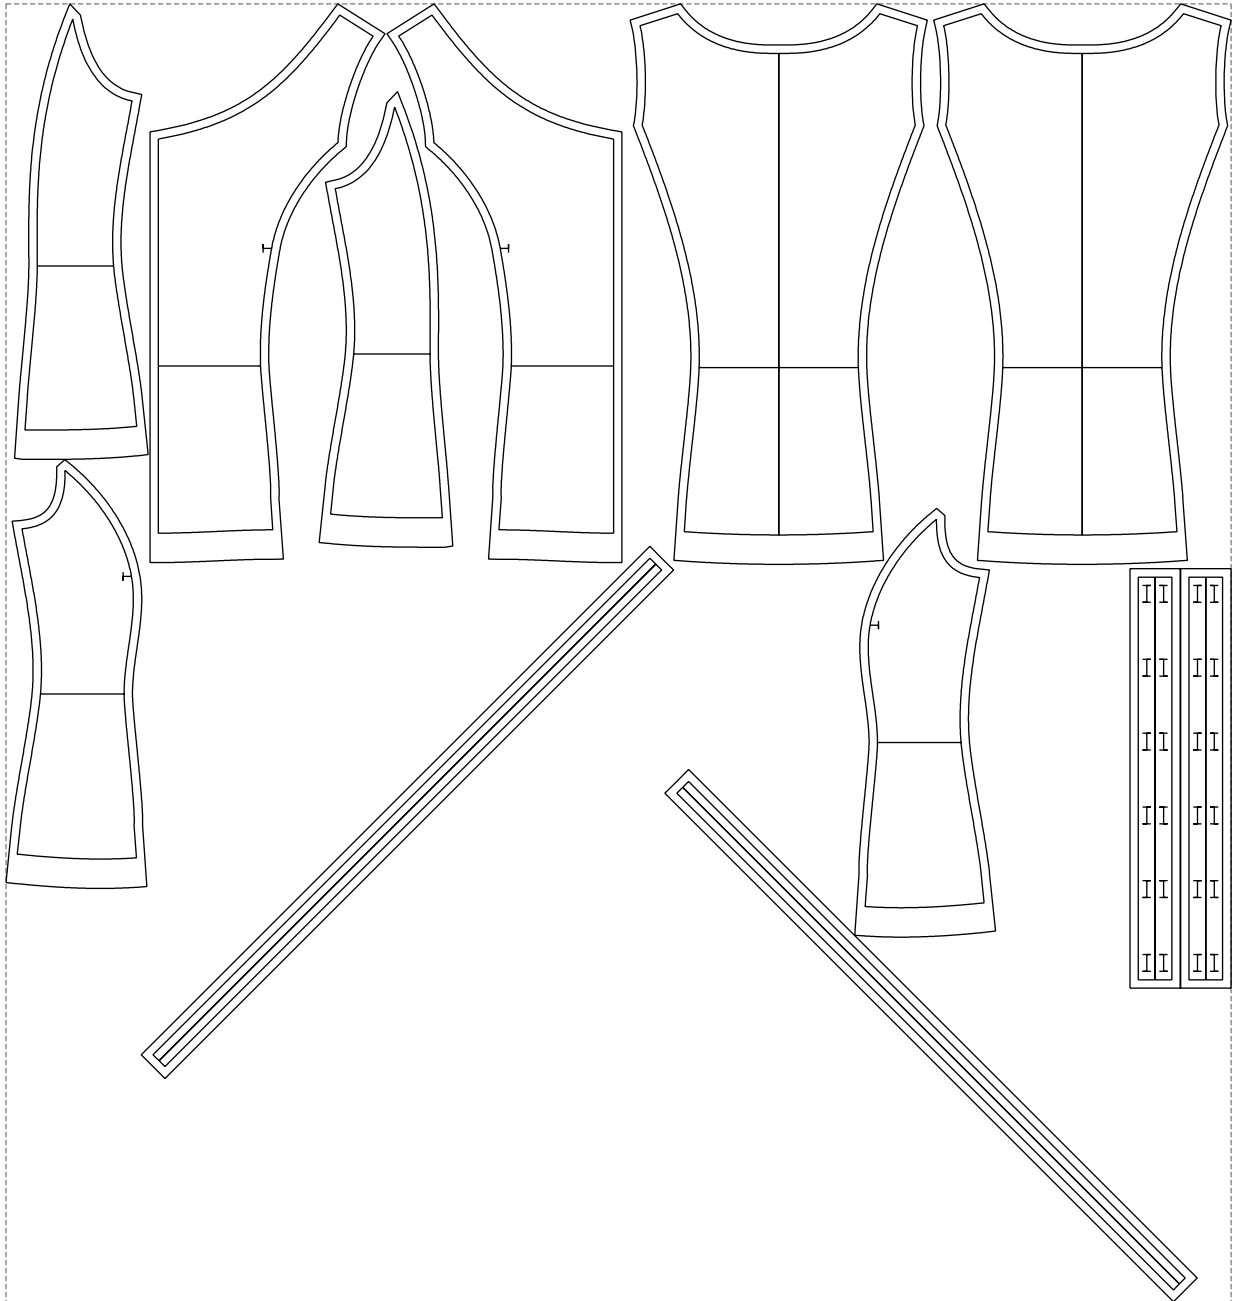

Not for print

Paper size: A4, size:1388.93 x1124.65 mm

# Example

size:1458.96 x1546.06 mm

Maneken =1 ver.0

rz\_1=170

rz\_16=92

rz\_17=78.8

rz\_18=71.8

rz\_19=100