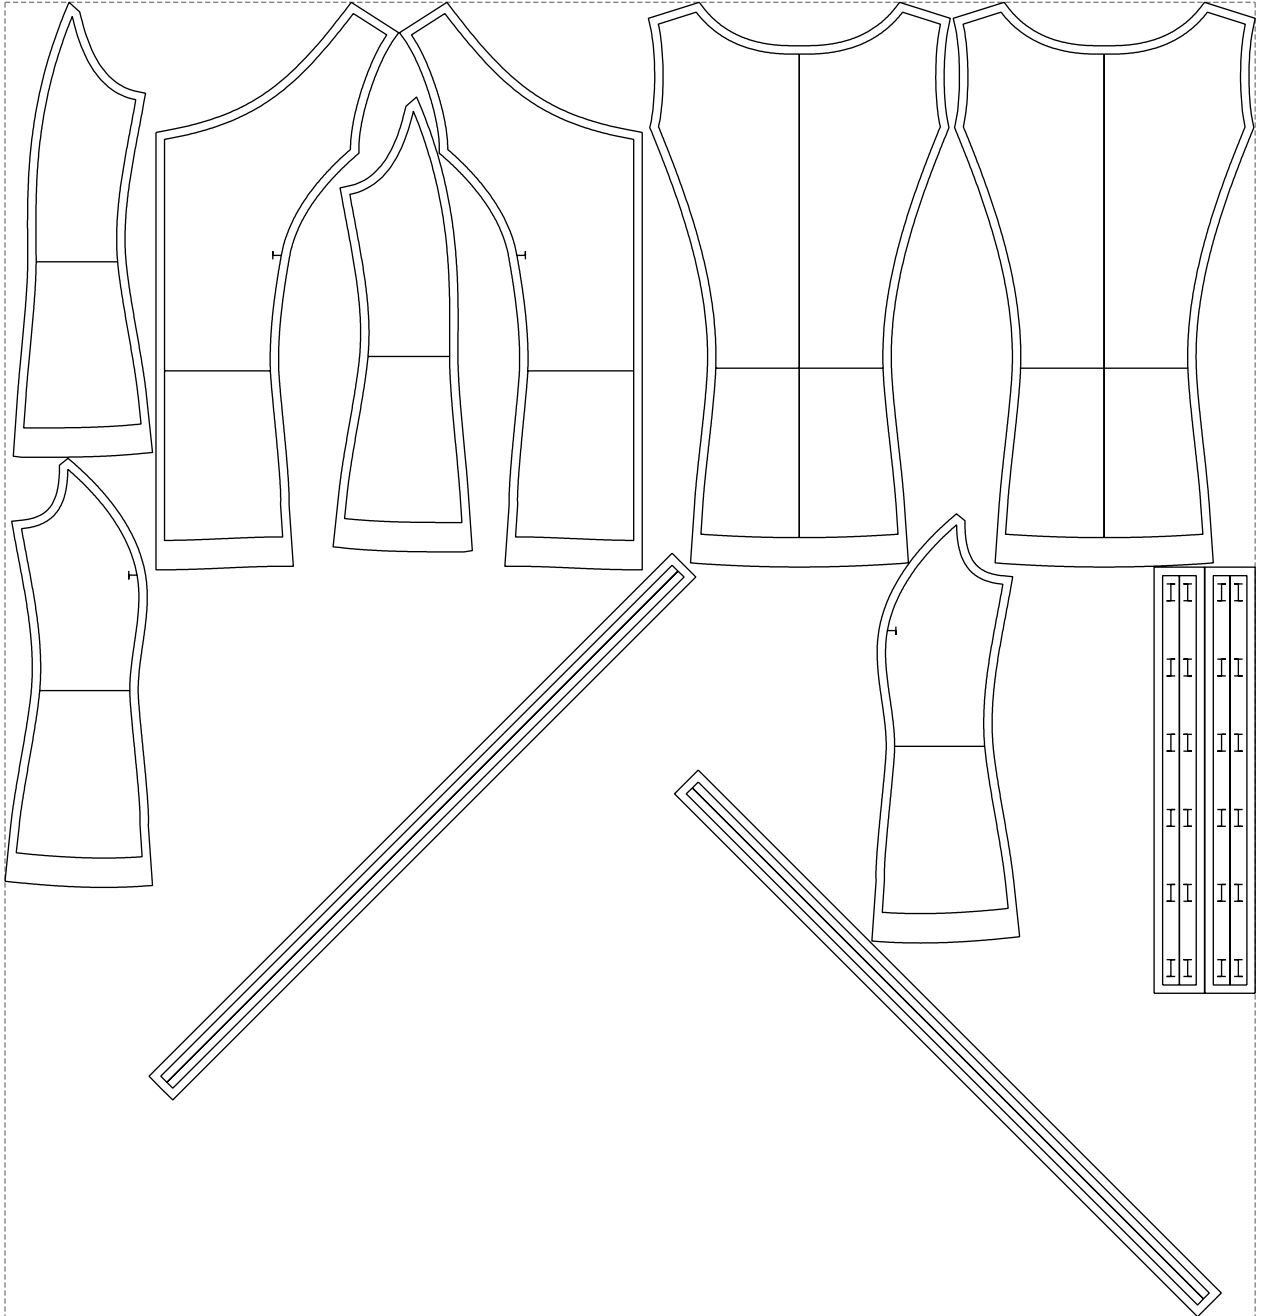

Not for print

Paper size: A4, size:1217.11 x1182.23 mm

# Example

size:1488.98 x1565.66 mm

Maneken =1 ver.0

rz\_1=170

rz\_16=96

rz\_17=82

rz\_18=76

rz\_19=104

rz\_20=101.8

---

. . . . .  
. . . . .  
. . . . .