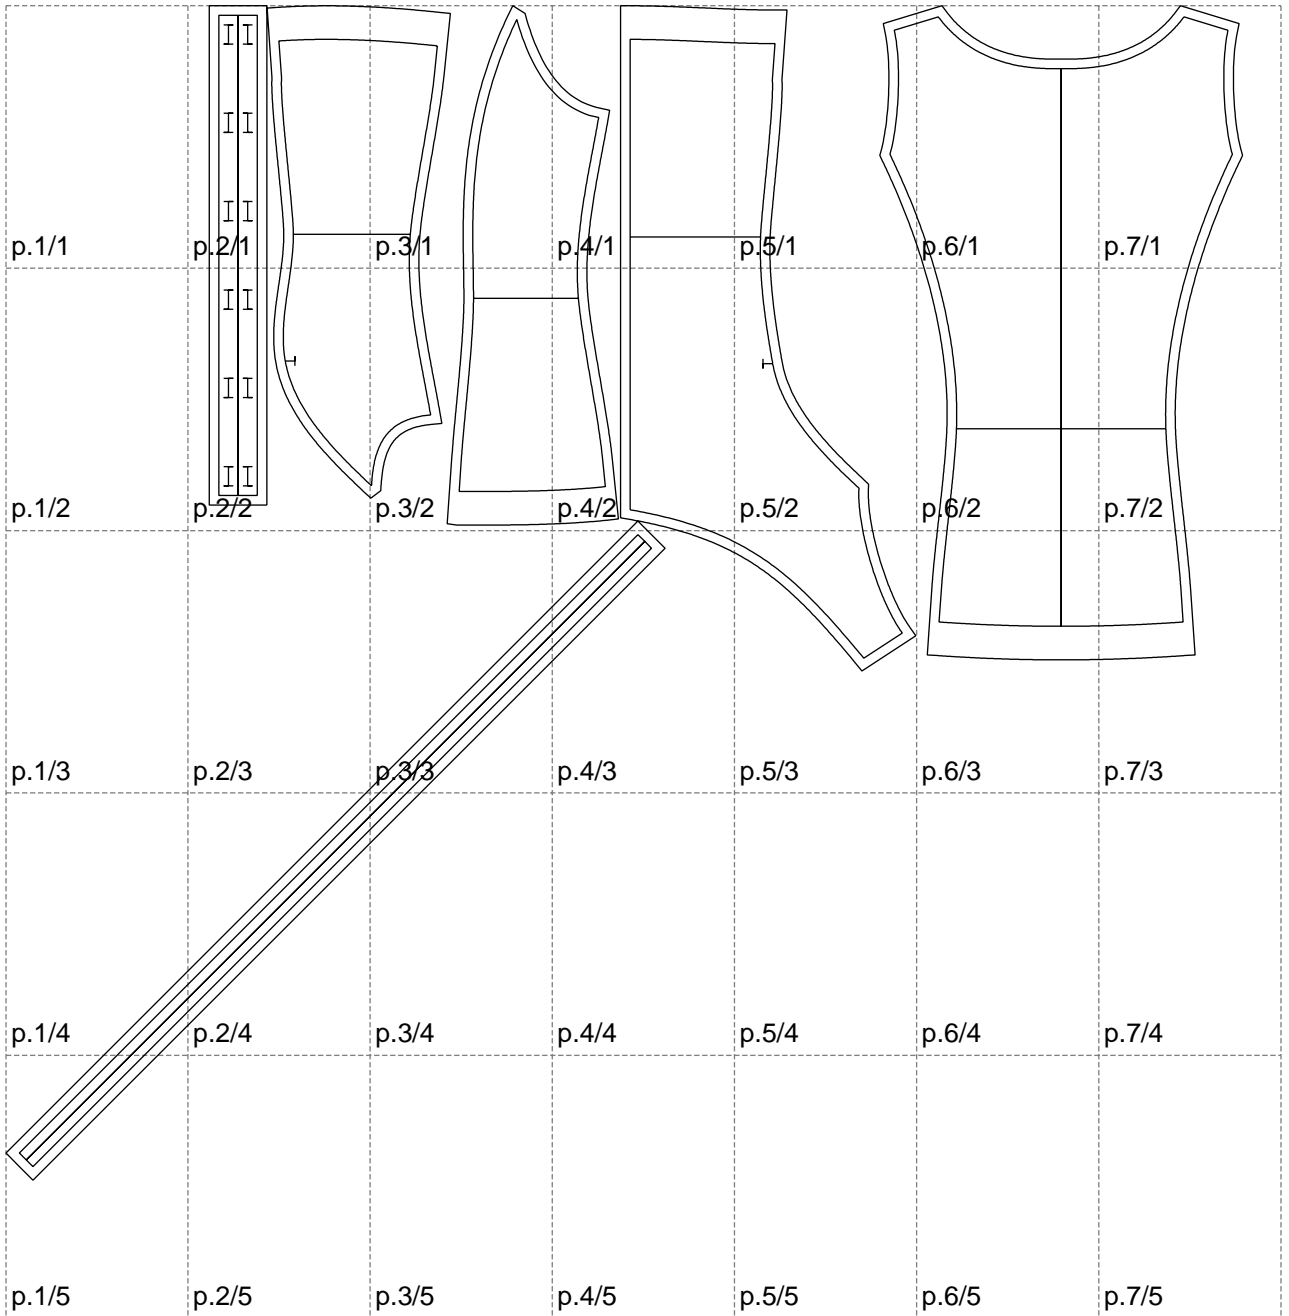

Not for print

Paper size: A4, size:1288.67 x1223.75 mm

# Example

size:1499.00 x1642.97 mm

Maneken =1 ver.0

rz\_1=170

rz\_16=104

rz\_17=88.9

rz\_18=84.4

rz\_19=112

rz\_20=109.3

---

. . . . .  
. . . . .  
. . . . .