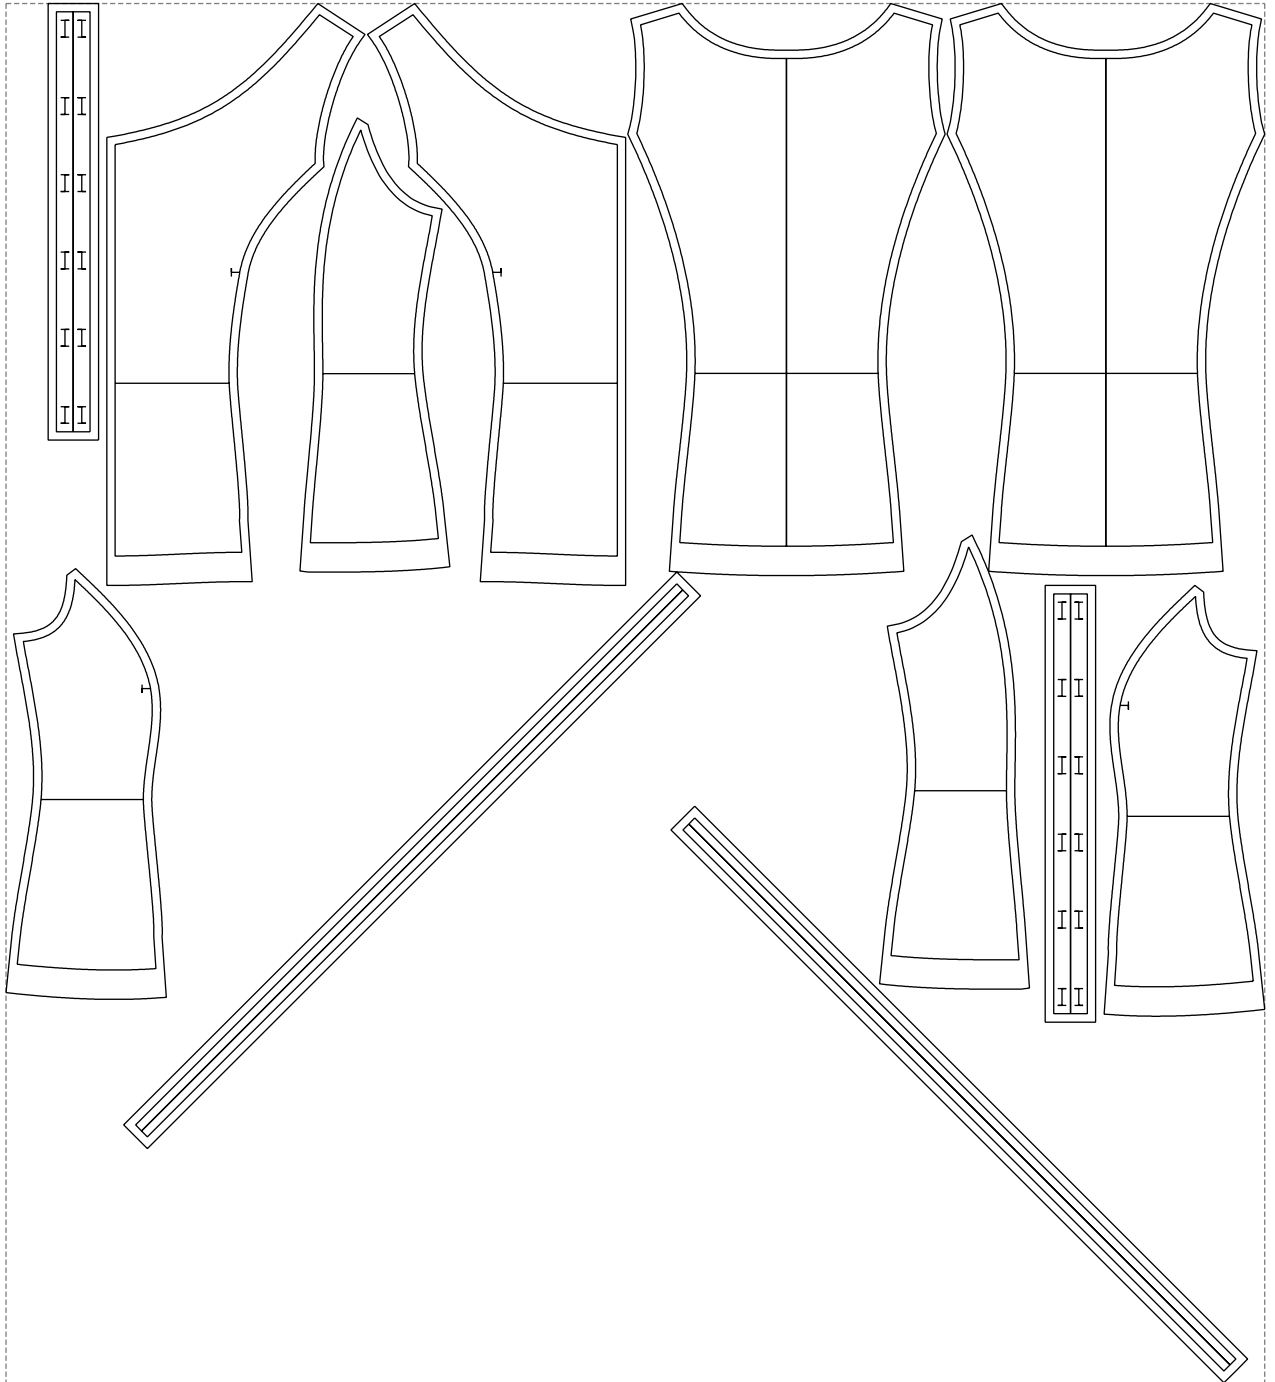

Not for print

Paper size: A4, size:1288.67 x1223.75 mm

# Example

size:1499.00 x1642.97 mm

Maneken =1 ver.0

rz\_1=170

rz\_16=104

rz\_17=88.9

rz\_18=84.4

rz\_19=112