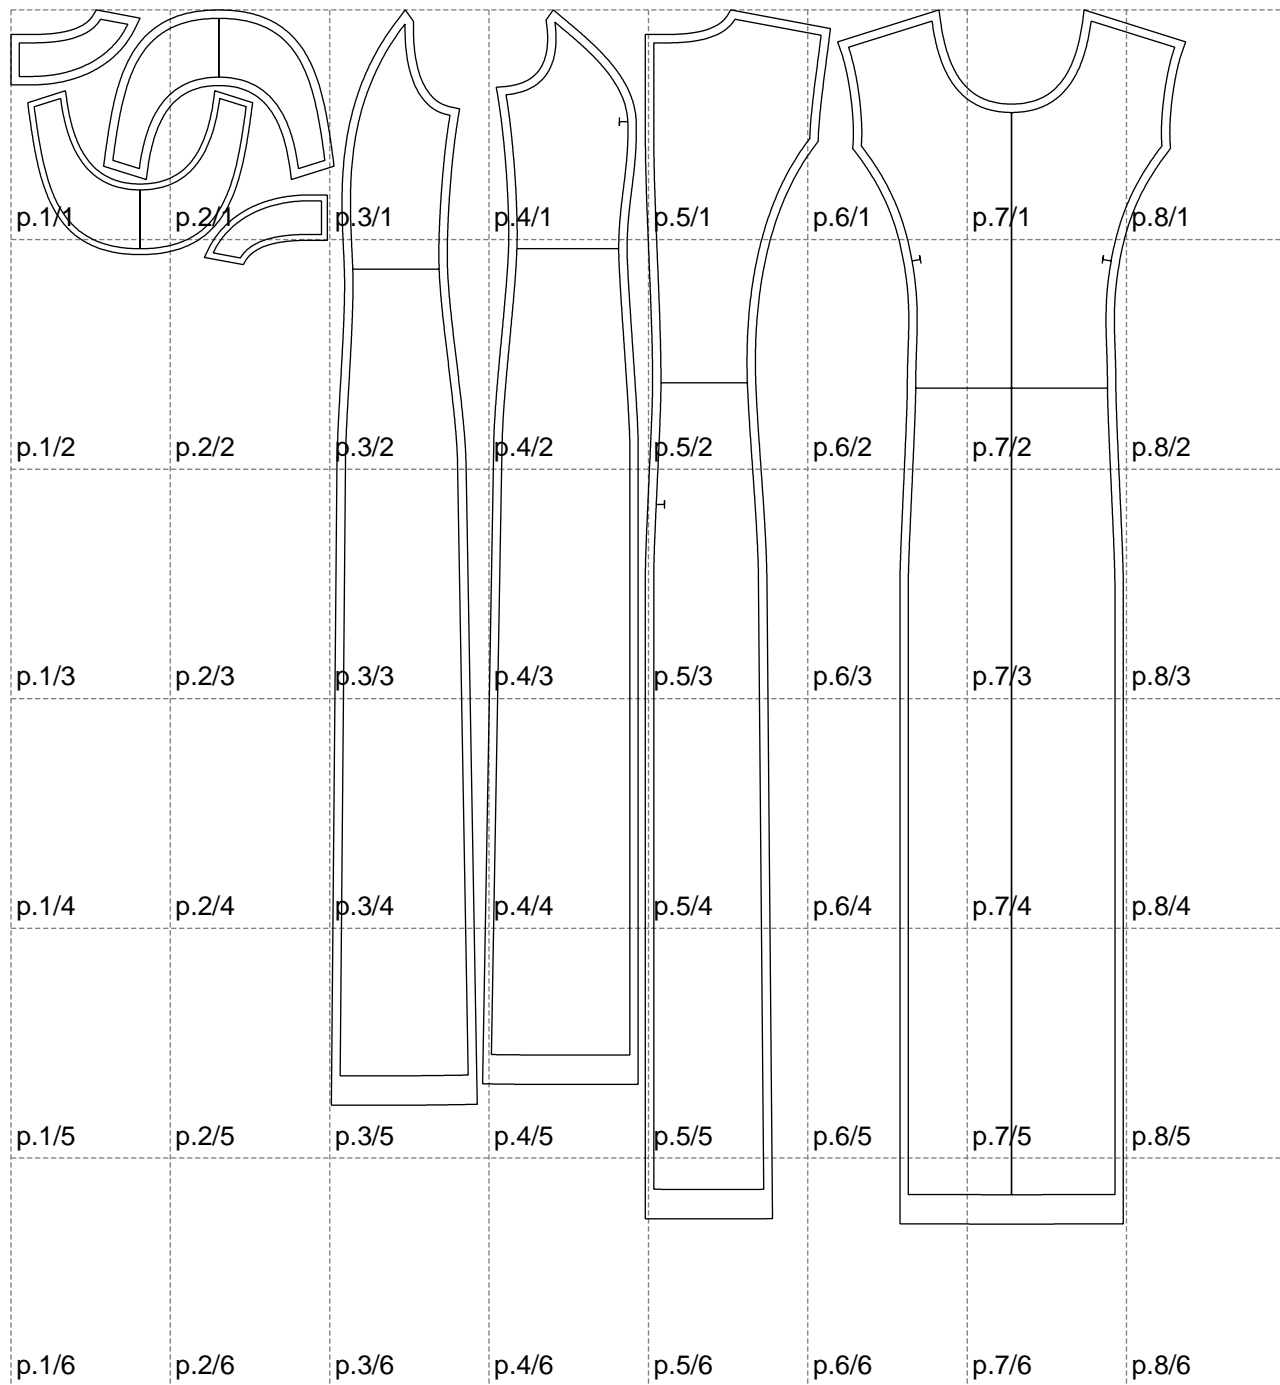

Not for print

Paper size: A4, size:1399.00 x1445.81 mm

# Example

size:1418.67 x2593.92 mm

Maneken =1 ver.0

rz\_1=170

rz\_16=96

rz\_17=82

rz\_18=76

rz\_19=104

rz\_20=101.8

---

. . . . .  
. . . . .  
. . . . .