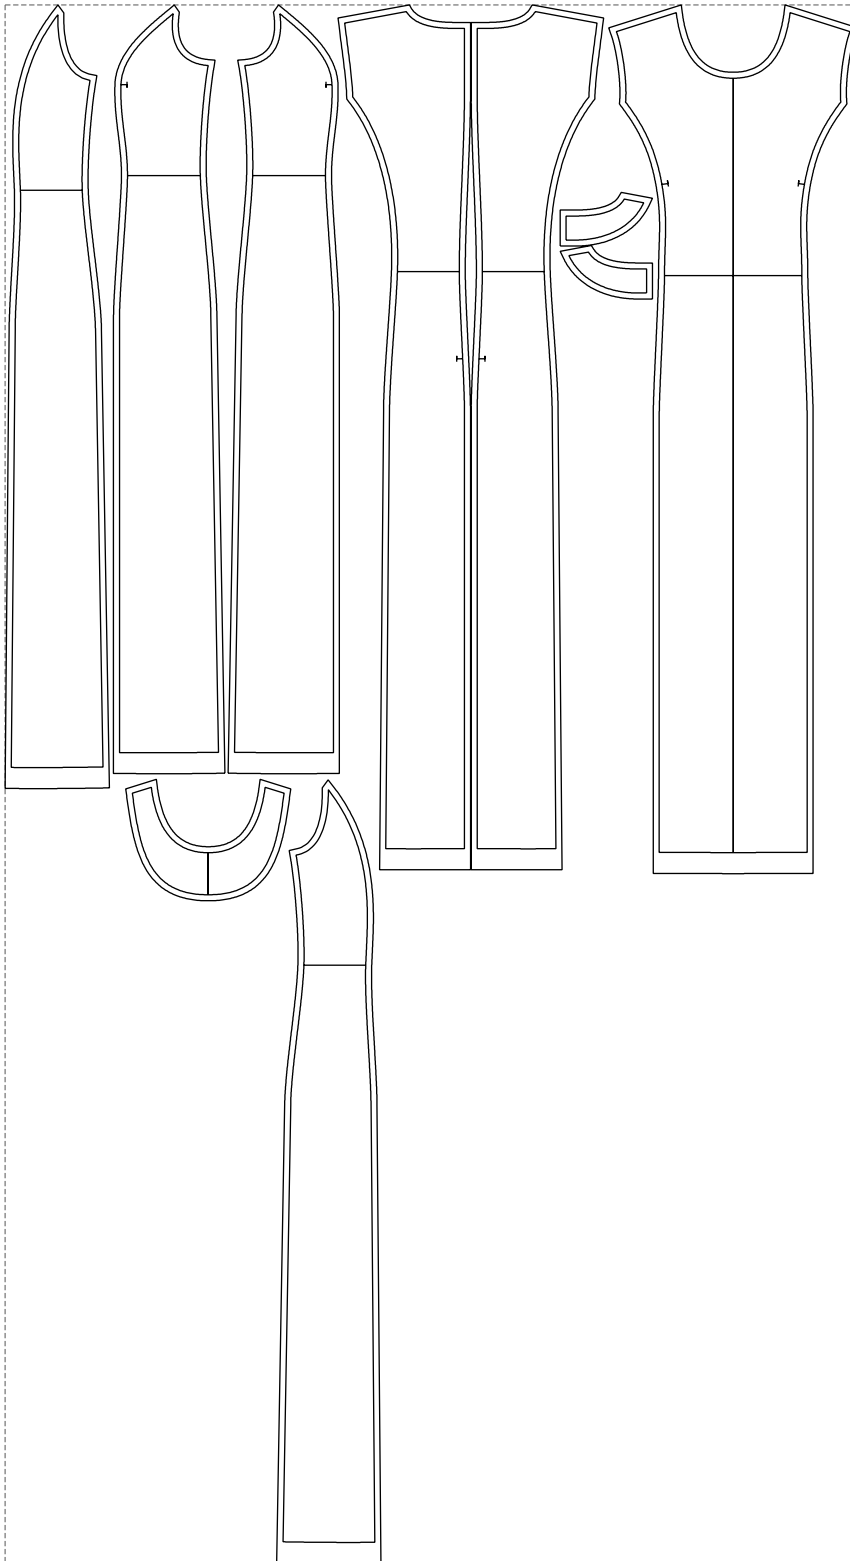

Not for print

Paper size: A4, size:1399.00 x1445.81 mm

# Example

size:1418.67 x2593.92 mm

Maneken =1 ver.0

rz\_1=170

rz\_16=96

rz\_17=82

rz\_18=76

rz\_19=104

rz\_20=101.8

---

. . . . .  
. . . . .  
. . . . .