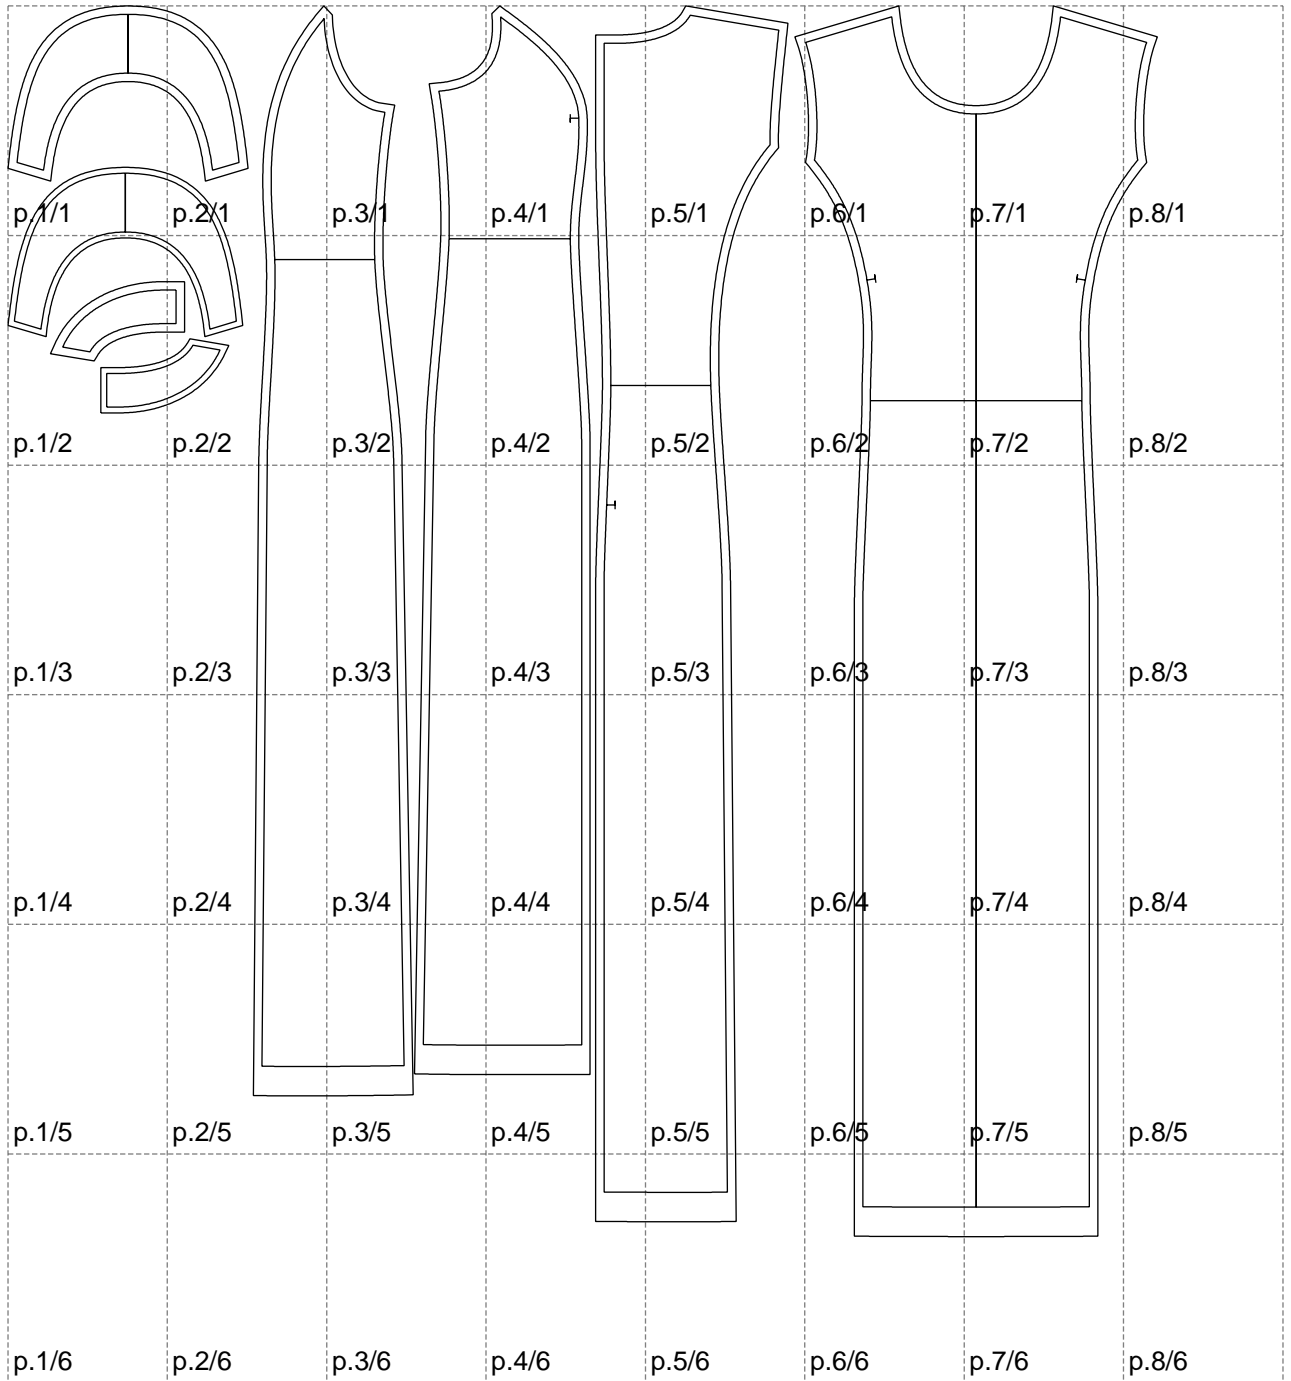

Not for print

Paper size: A4, size:1368.92 x1465.42 mm

# Example

size:1499.00 x2571.41 mm

Maneken =1 ver.0

rz\_1=170

rz\_16=108

rz\_17=92.5

rz\_18=89.2

rz\_19=116

rz\_20=113

---

. . . . .  
. . . . .  
. . . . .