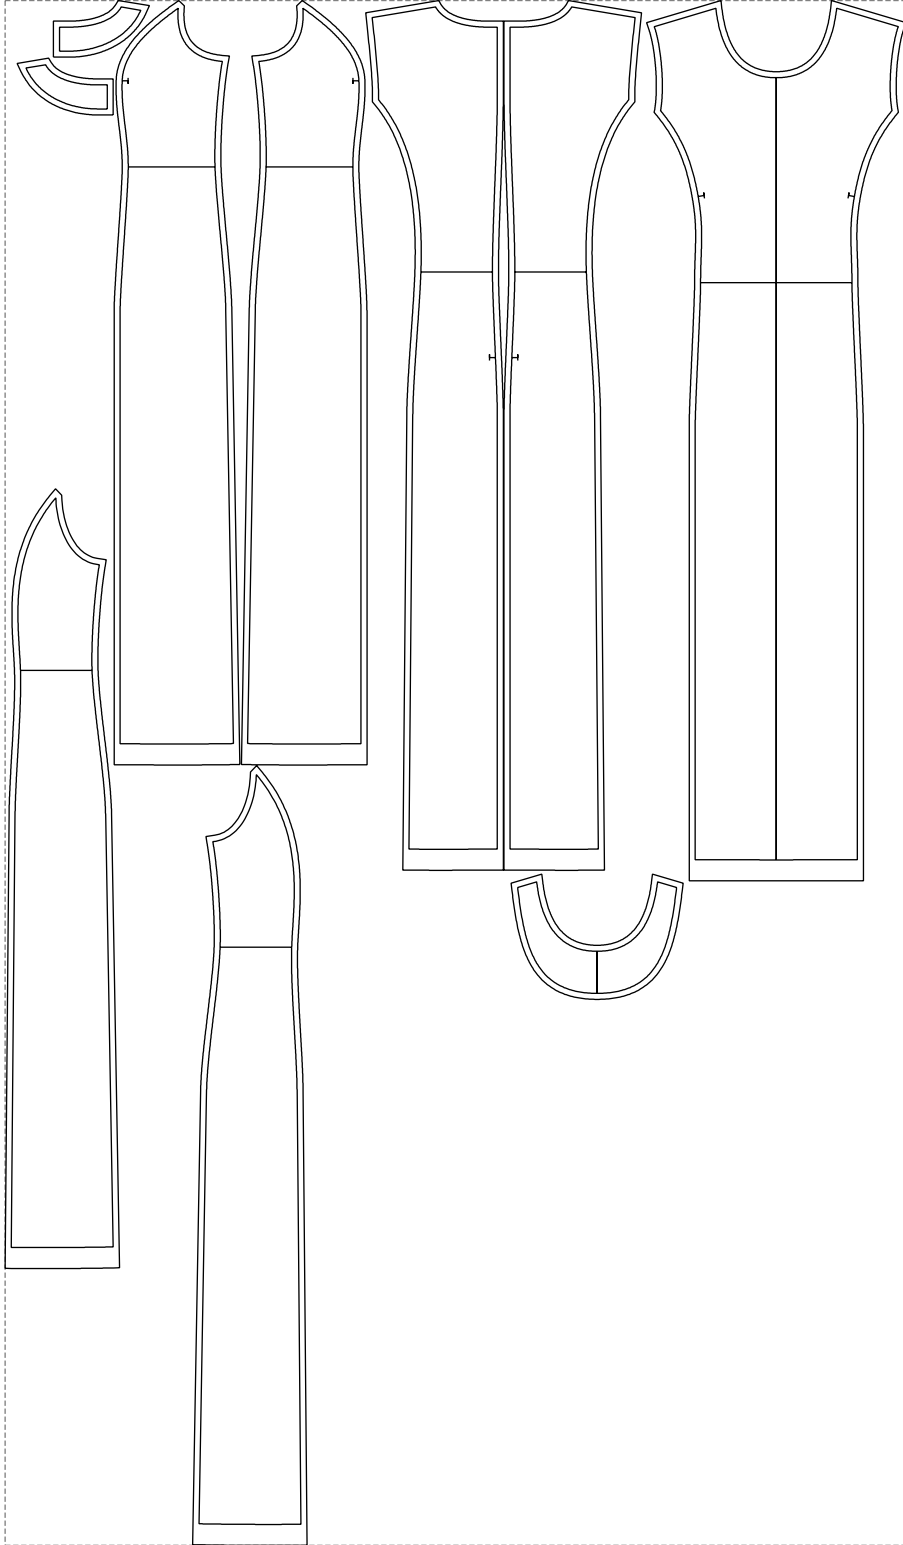

Not for print

Paper size: A4, size:1368.92 x1465.42 mm

# Example

size:1499.00 x2571.41 mm

Maneken =1 ver.0

rz\_1=170

rz\_16=108

rz\_17=92.5

rz\_18=89.2

rz\_19=116