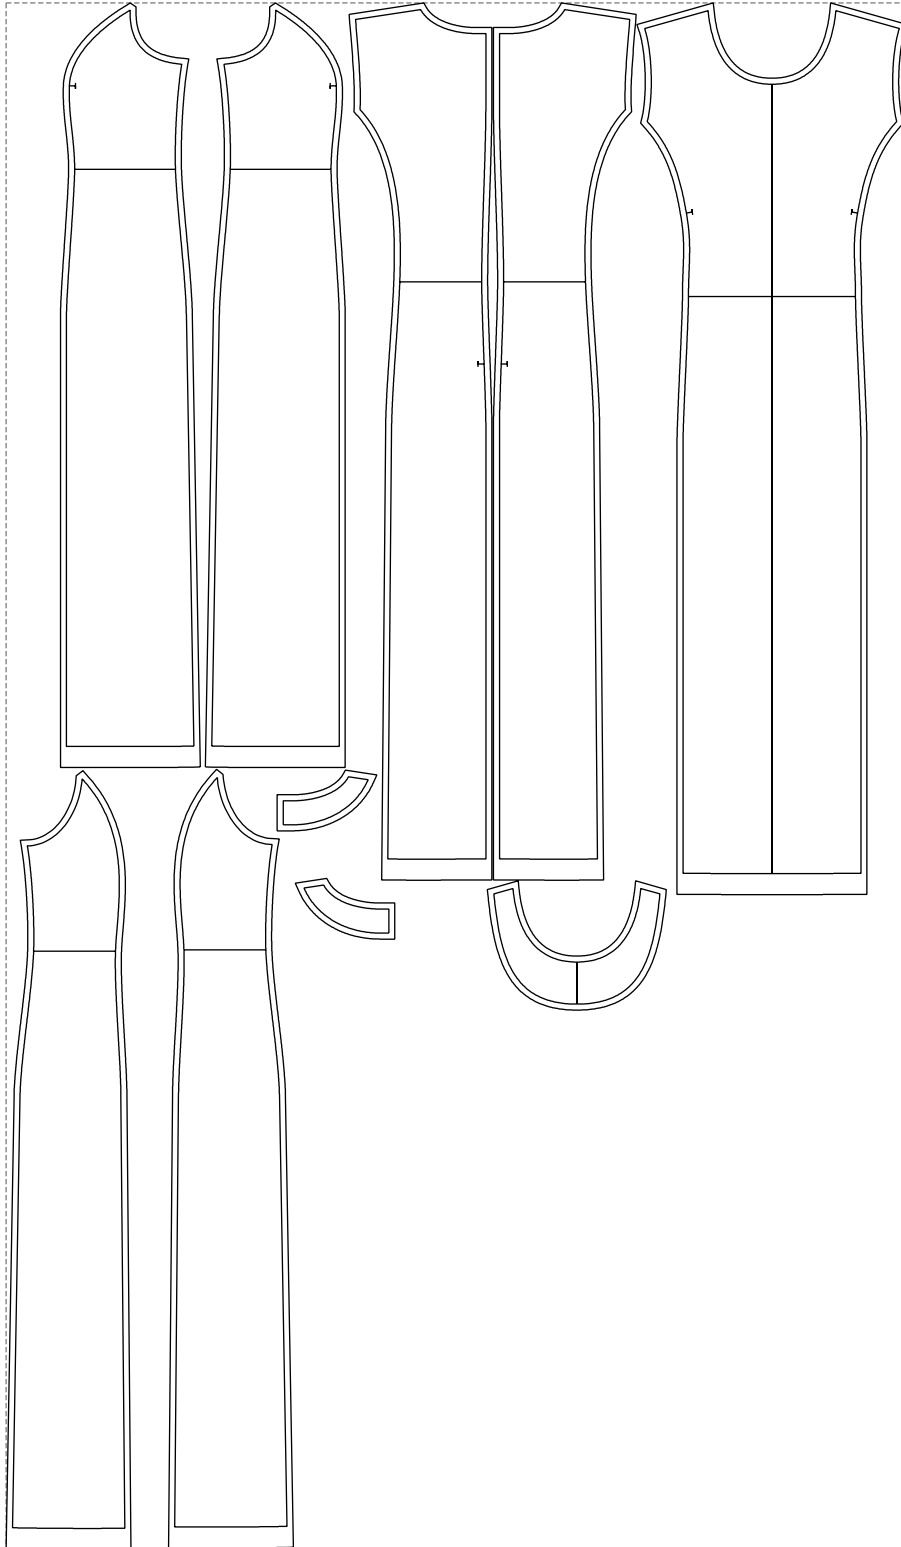

Not for print

Paper size: A4, size:1399.00 x1491.75 mm

# Example

size:1499.00 x2573.75 mm

Maneken =1 ver.0

rz\_1=170

rz\_16=120

rz\_17=104

rz\_18=103.6

rz\_19=128

rz\_20=125.1

---

. . . . .  
. . . . .  
. . . . .