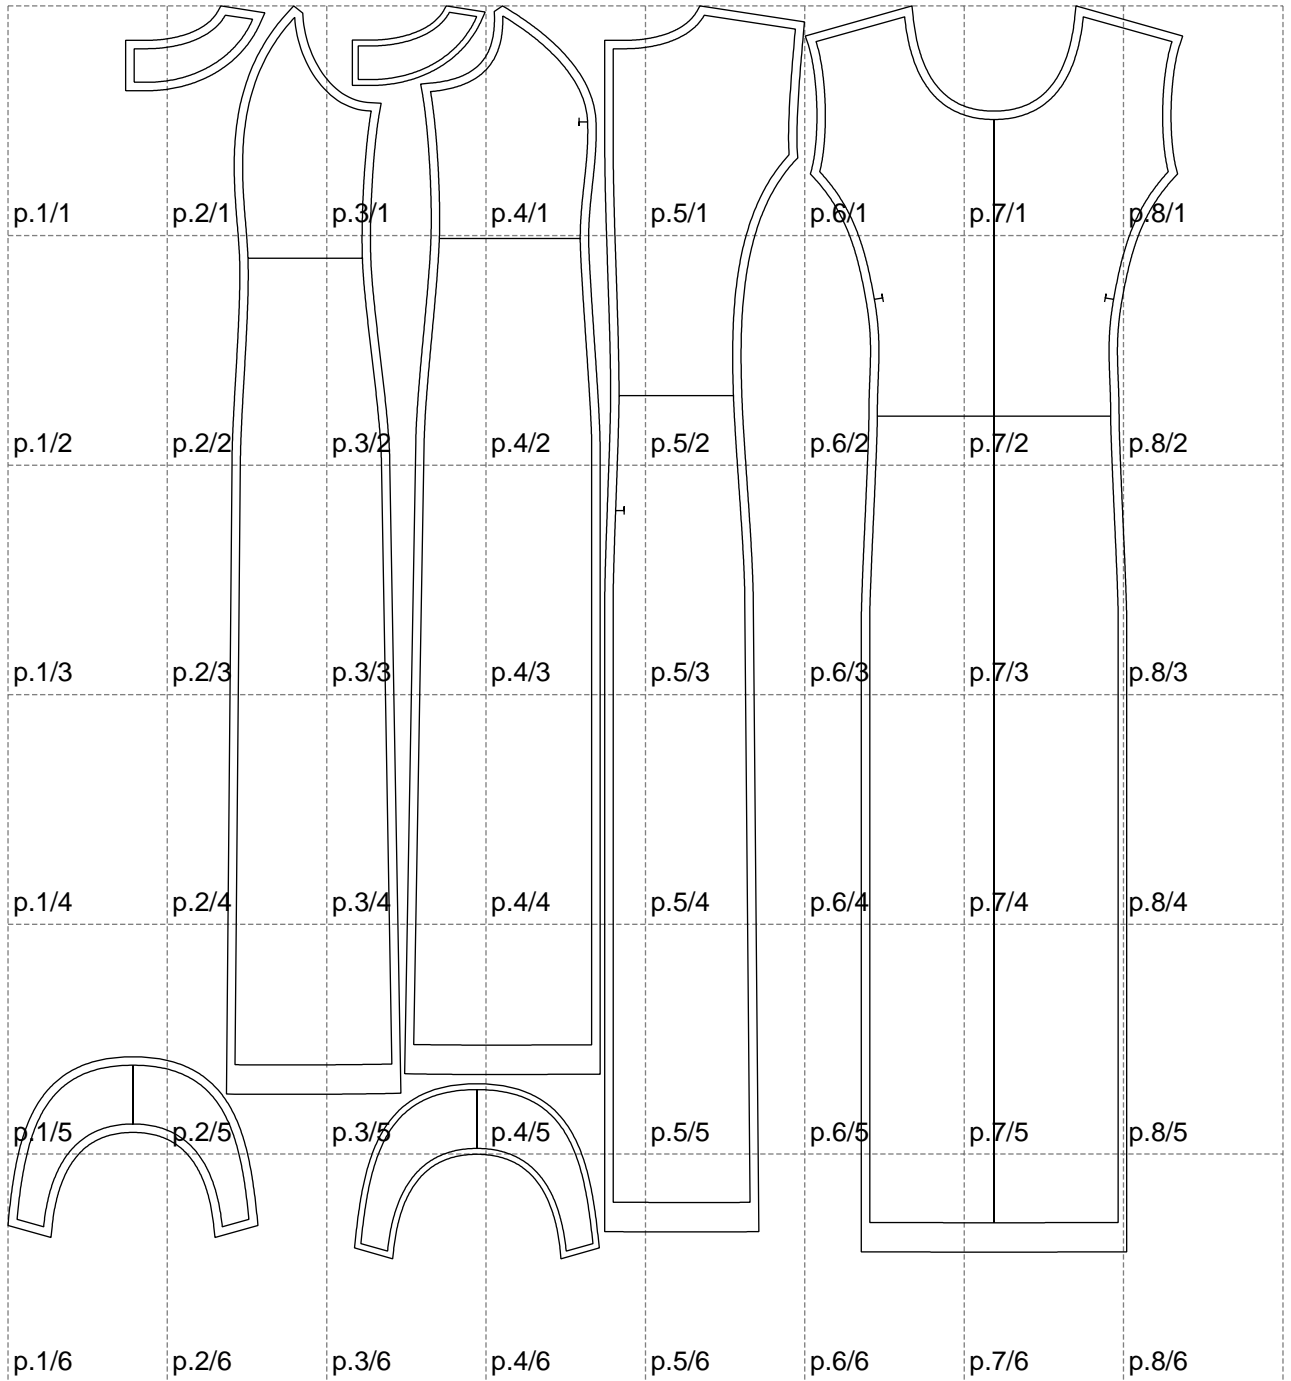

Not for print

Paper size: A4, size:1399.00 x1491.75 mm

# Example

size:1499.00 x2573.75 mm

Maneken =1 ver.0

rz\_1=170

rz\_16=120

rz\_17=104

rz\_18=103.6

rz\_19=128

rz\_20=125.1

---

. . . . .  
. . . . .  
. . . . .