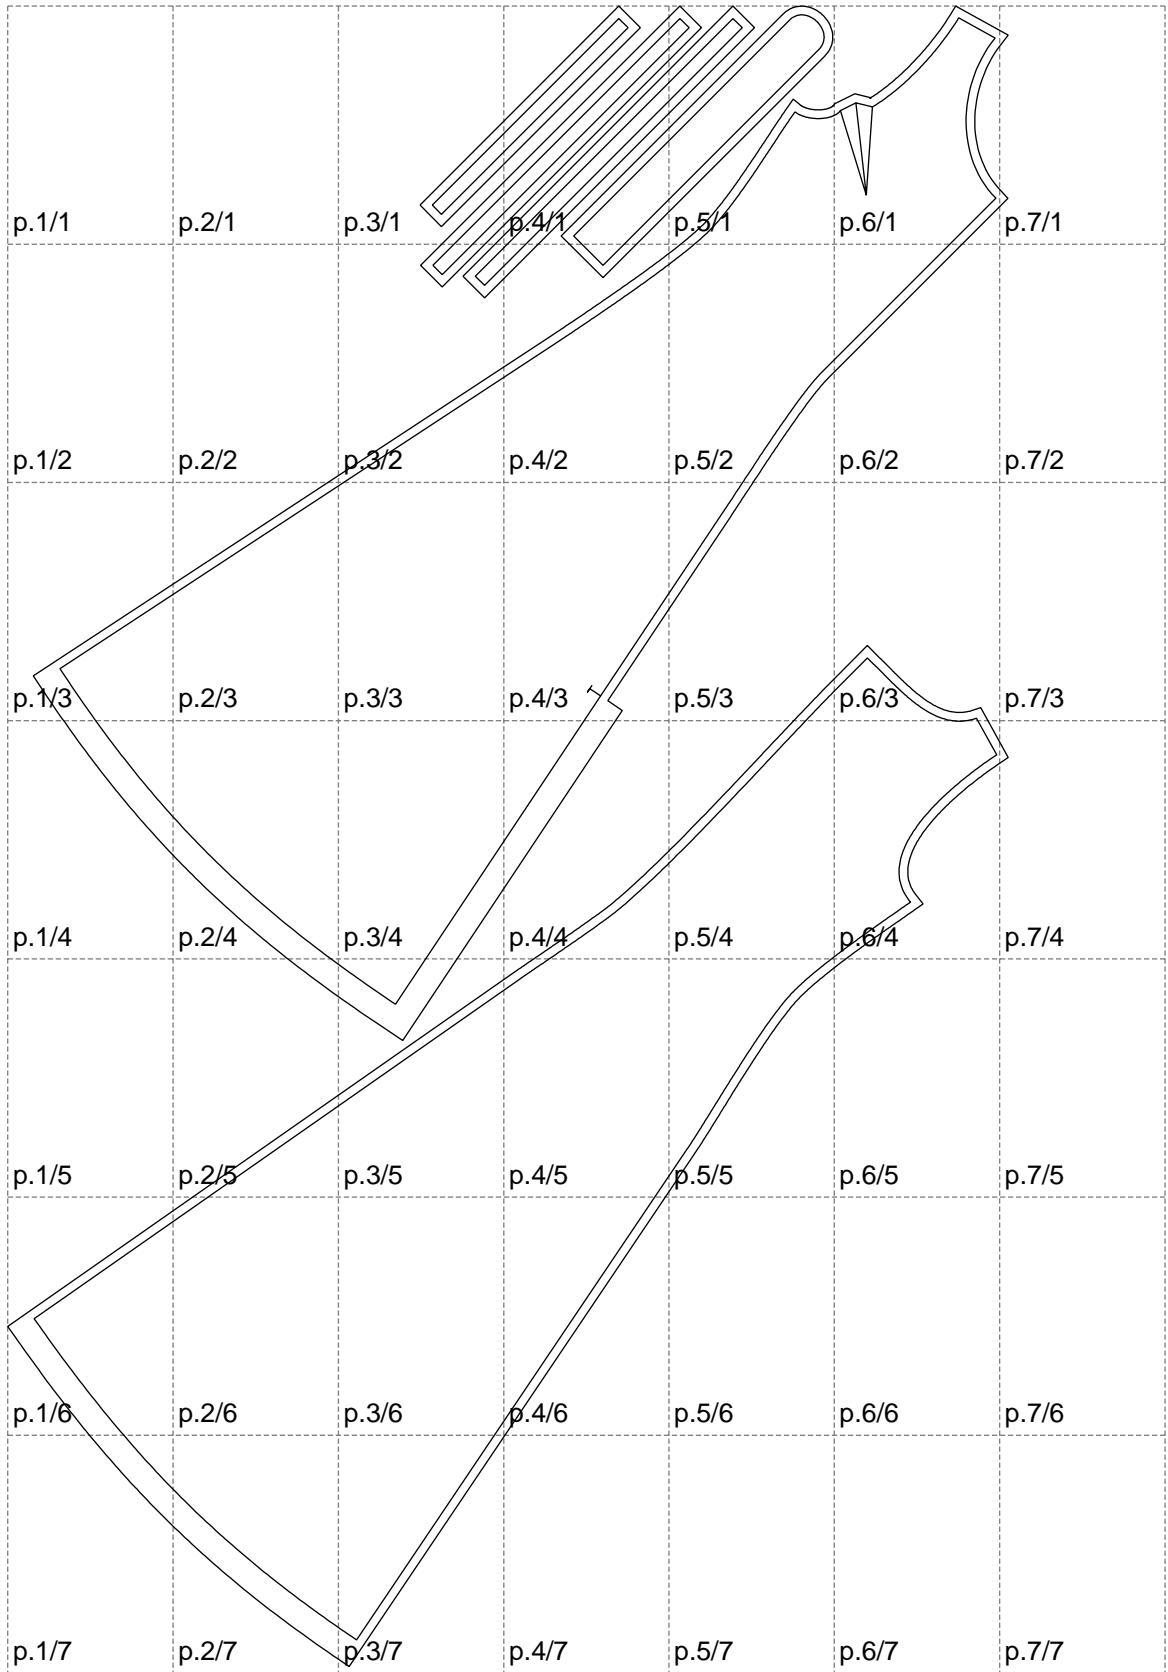

Not for print

Paper size: A4, size:1148.51 x1905.88 mm

# Example

size:1499.00 x3853.07 mm

Maneken =1 ver.0

rz\_1=170

rz\_16=88

rz\_17=75.6

rz\_18=67.6

rz\_19=96

rz\_20=94.6

---

. . . . .  
. . . . .  
. . . . .