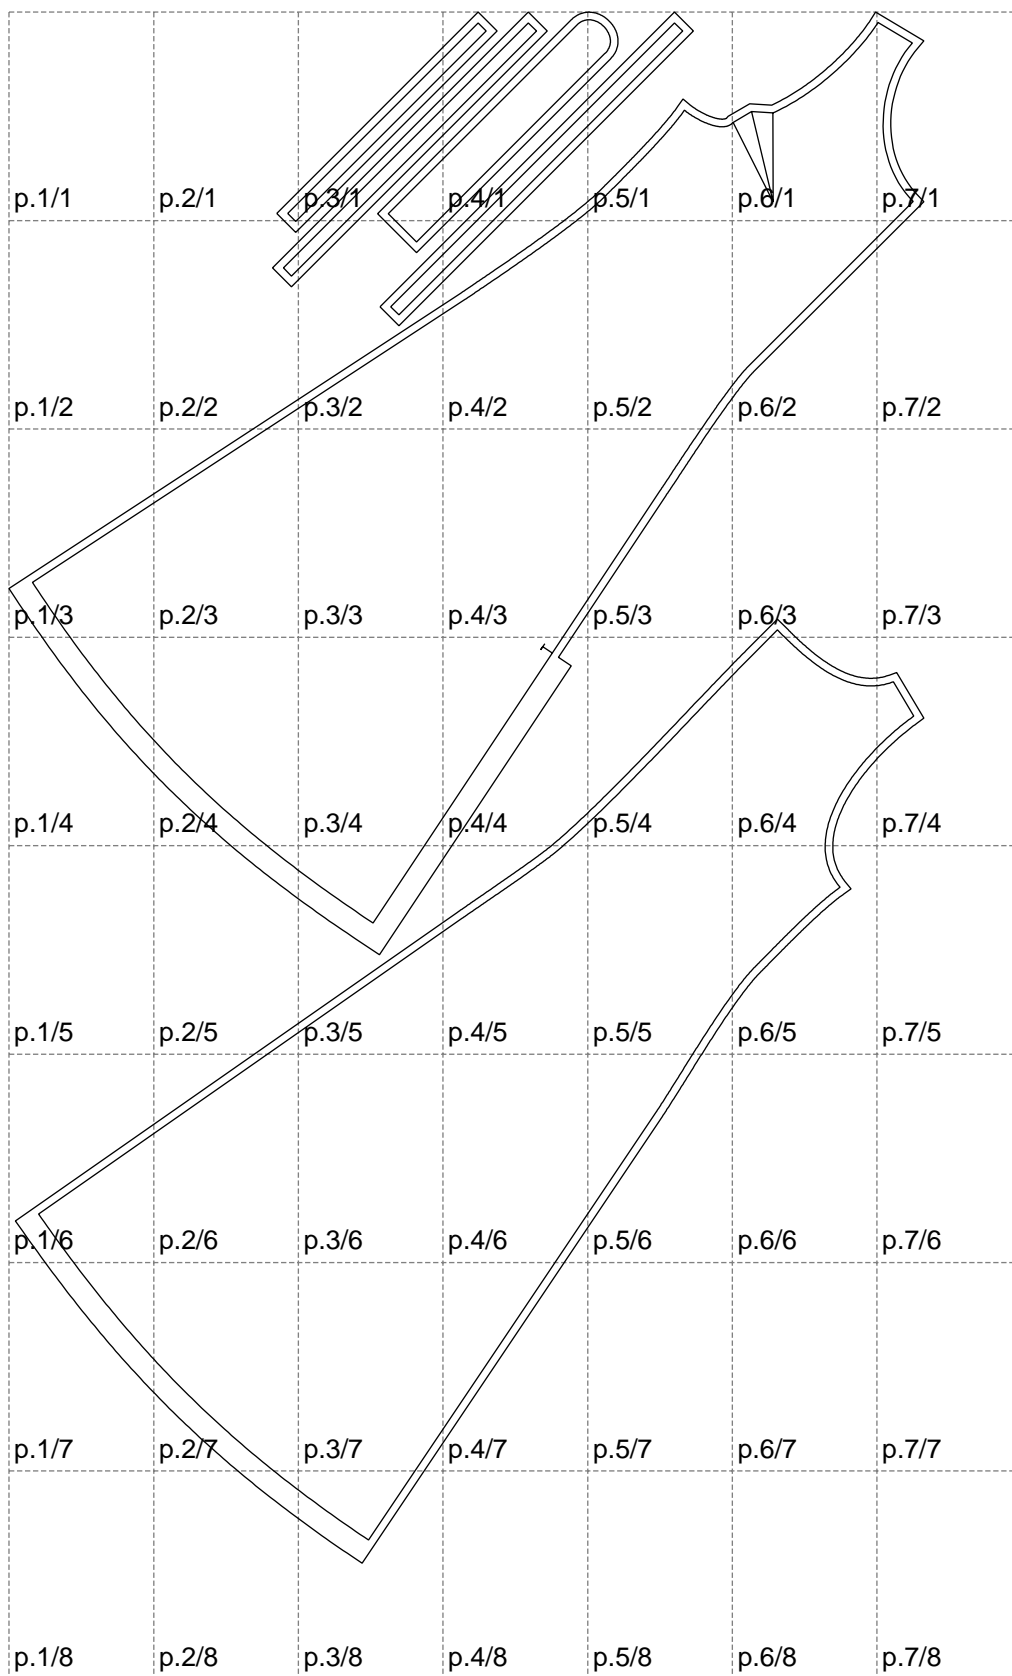

Not for print

Paper size: A4, size:1200.24 x2034.91 mm

# Example

size:1499.00 x4157.67 mm

Maneken =1 ver.0

rz\_1=170

rz\_16=112

rz\_17=96.2

rz\_18=94

rz\_19=120

rz\_20=117

---

. . . . .  
. . . . .  
. . . . .