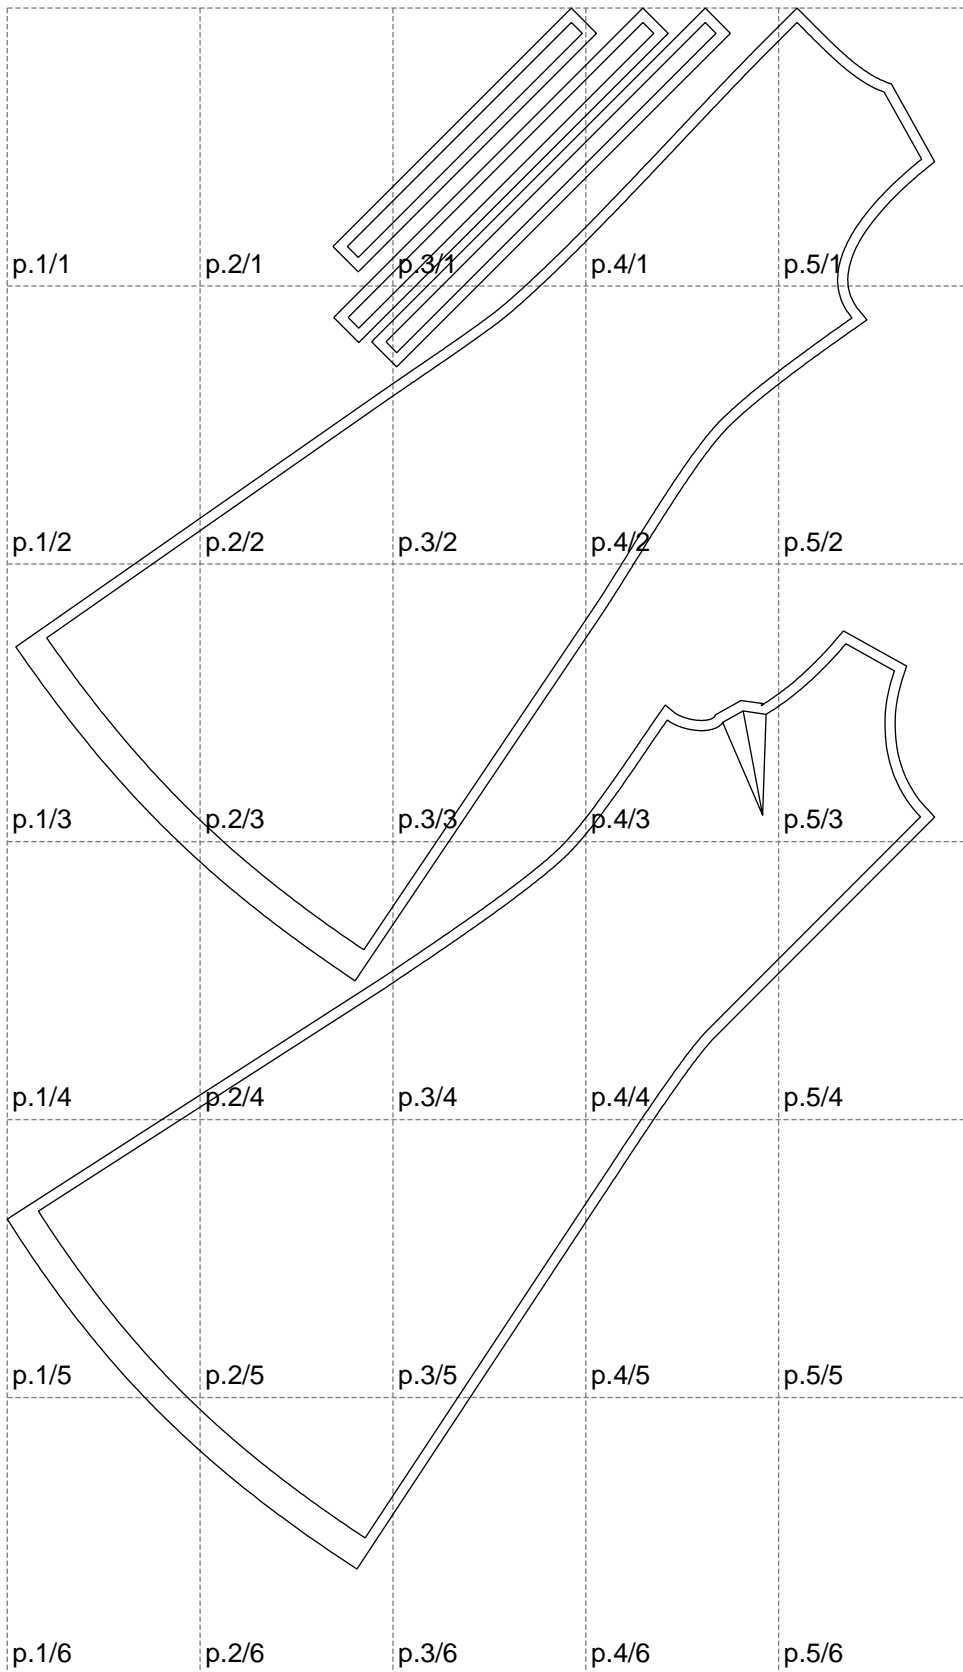

Not for print

Paper size: A4, size:912.79 x1535.78 mm

# Example

size:1499.00 x2080.35 mm

Maneken =1 ver.0

rz\_1=170

rz\_16=92

rz\_17=78.8

rz\_18=71.8

rz\_19=100

rz\_20=98.1

---

. . . . .  
. . . . .  
. . . . .