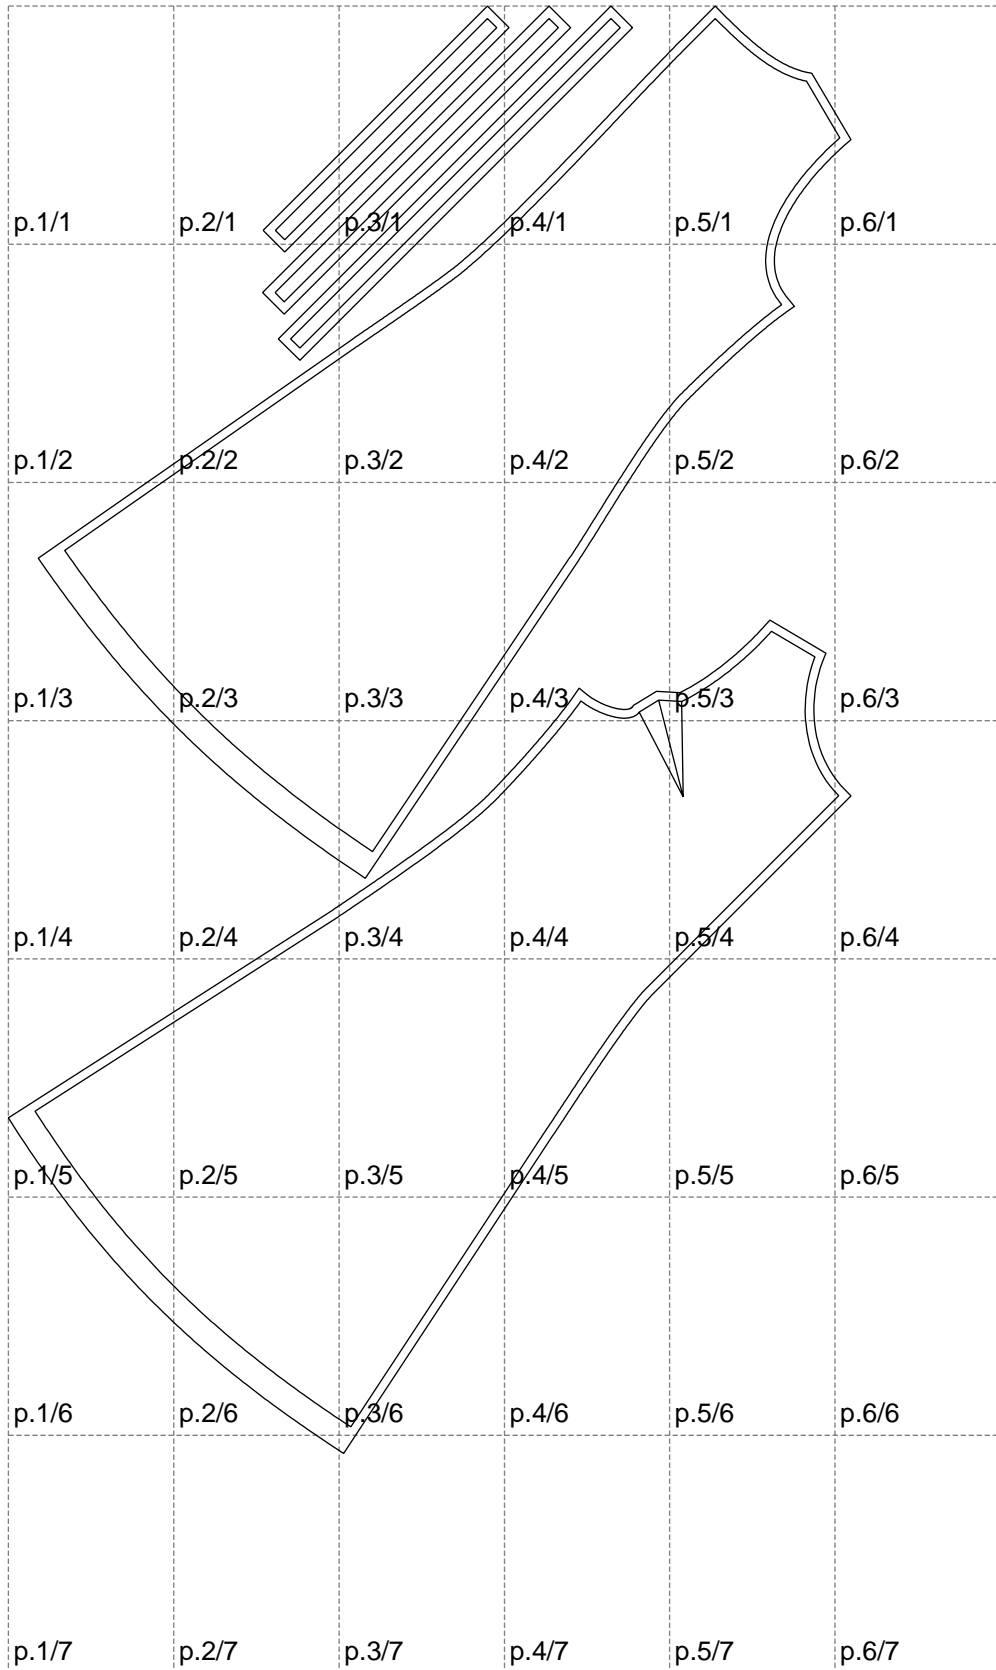

Not for print

Paper size: A4, size:967.14 x1661.45 mm

# Example

size:1499.00 x2990.55 mm

Maneken =1 ver.0

rz\_1=170

rz\_16=108

rz\_17=92.5

rz\_18=89.2

rz\_19=116

rz\_20=113

---

. . . . .  
. . . . .  
. . . . .