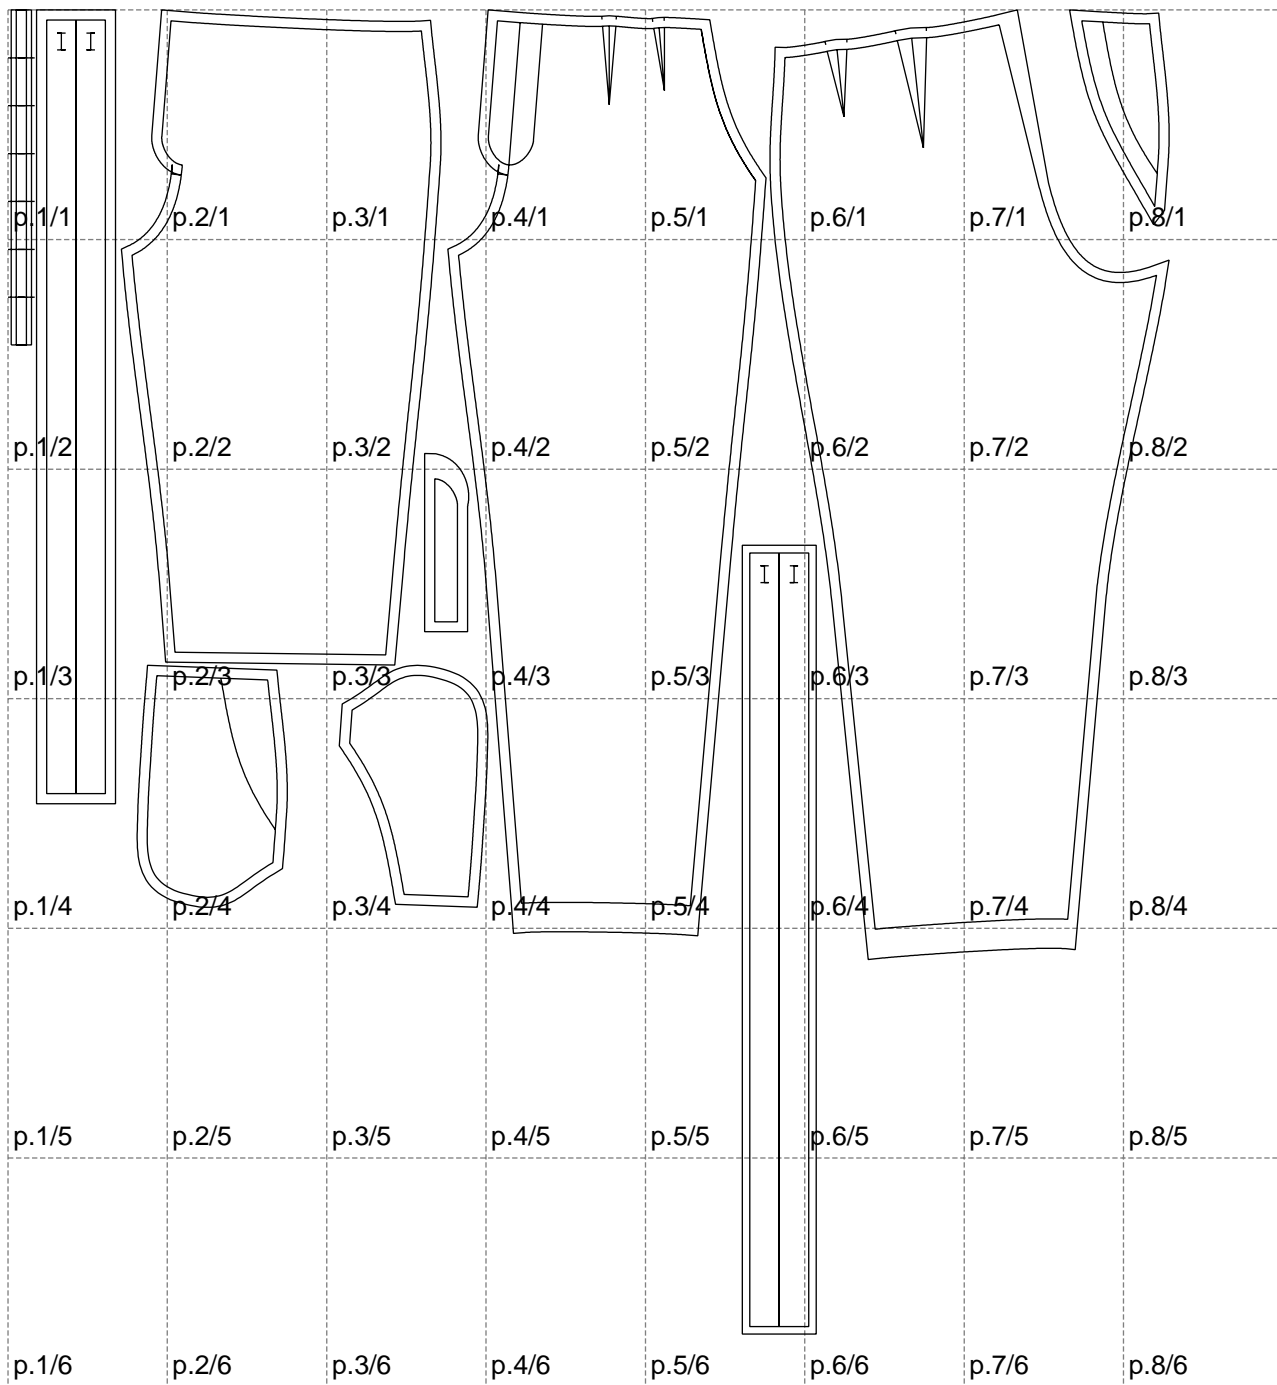

Not for print

Paper size: A4, size:1382.93 x1576.80 mm

# Example

size:1499.00 x2201.17 mm

Maneken =1 ver.0

rz\_1=170

rz\_16=104

rz\_17=88.9

rz\_18=84.4

rz\_19=112

rz\_20=109.3

---

. . . . .  
. . . . .  
. . . . .