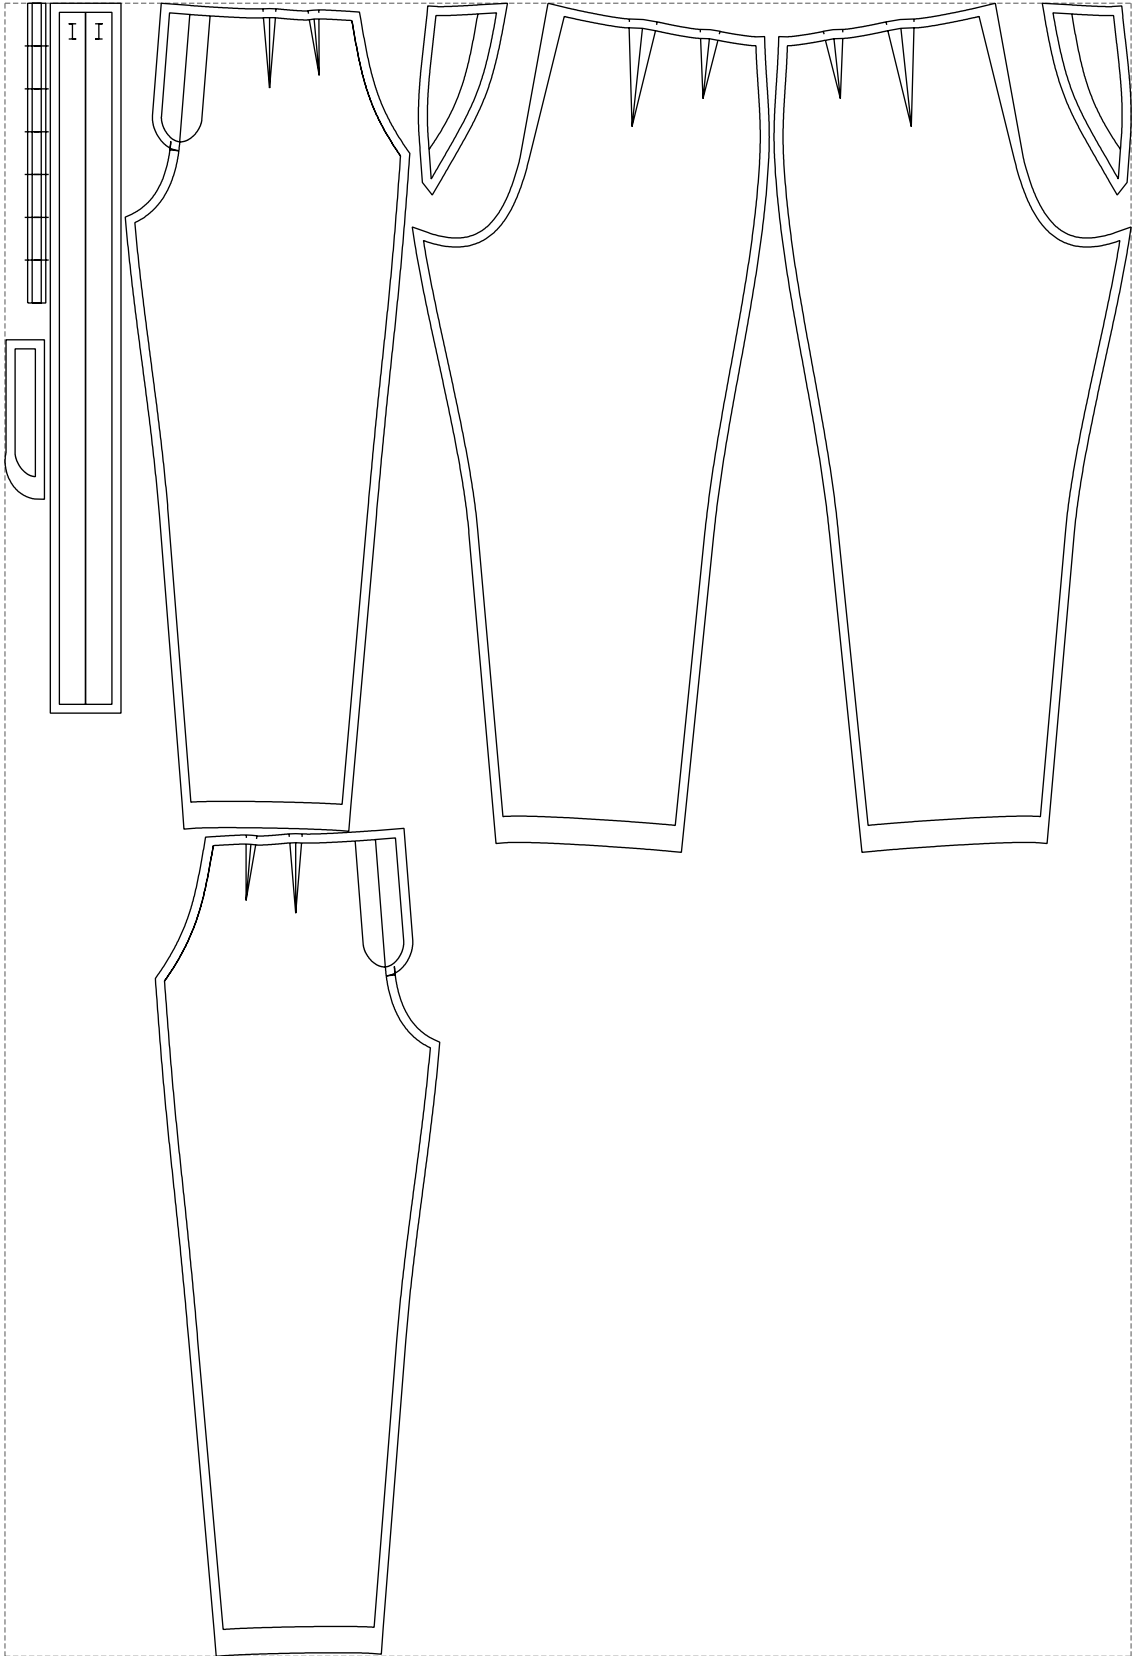

Not for print

Paper size: A4, size:1382.93 x1576.80 mm

# Example

size:1499.00 x2201.17 mm

Maneken =1 ver.0

rz\_1=170

rz\_16=104

rz\_17=88.9

rz\_18=84.4

rz\_19=112