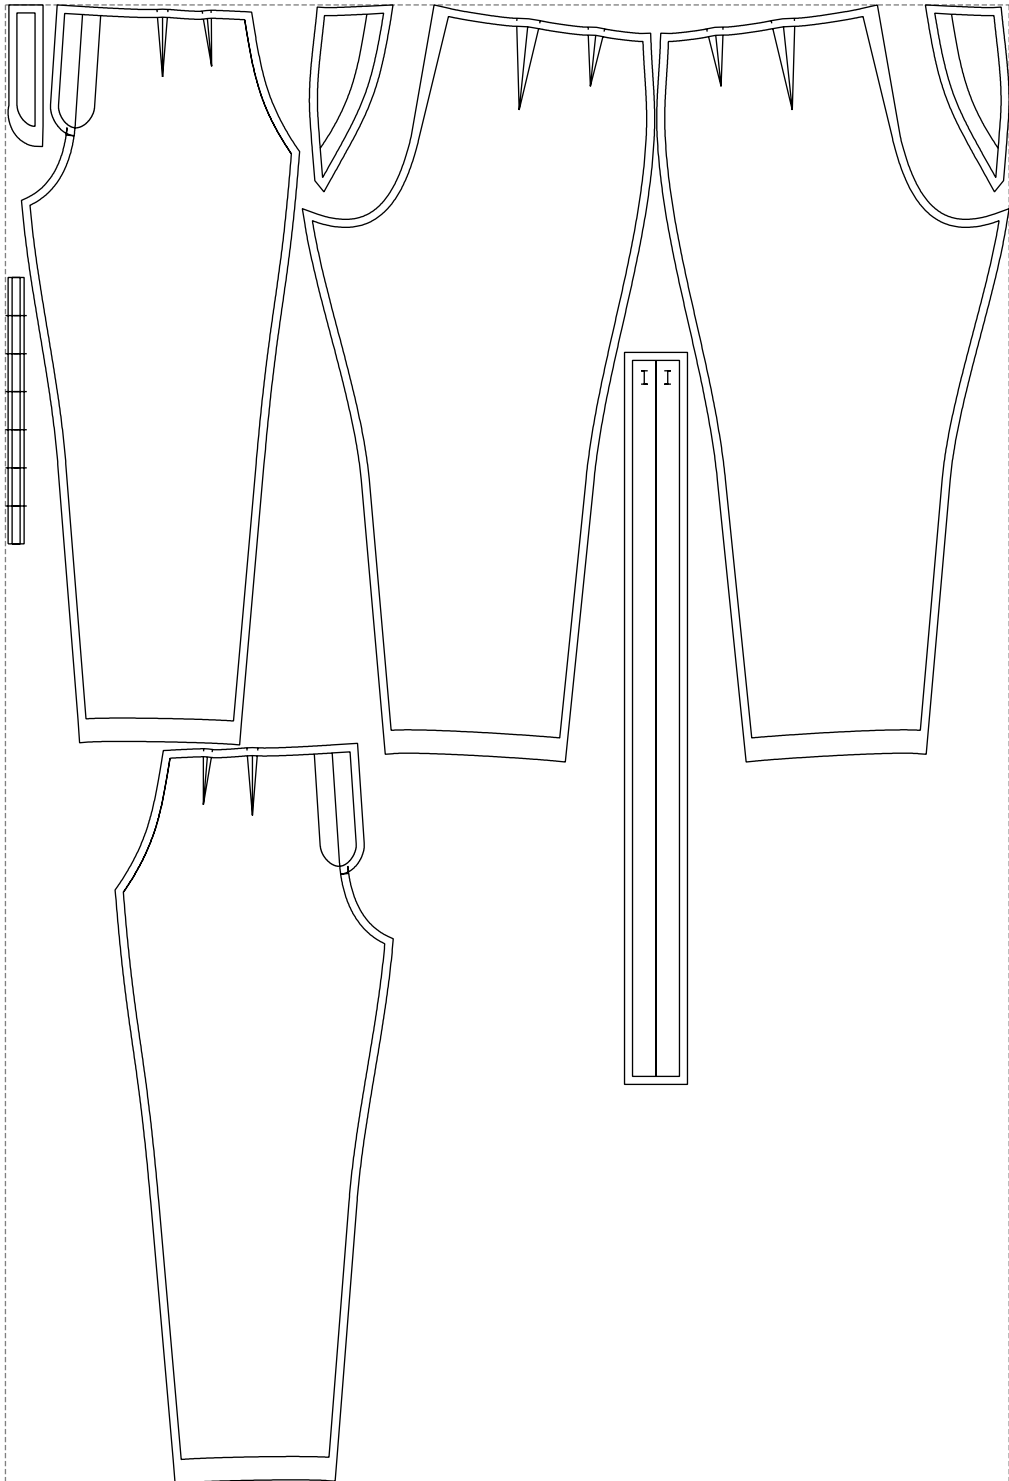

Not for print

Paper size: A4, size:1403.00 x1815.34 mm

# Example

size:1503.00 x2214.81 mm

Maneken =1 ver.0

rz\_1=170

rz\_16=116

rz\_17=100

rz\_18=98.8

rz\_19=124