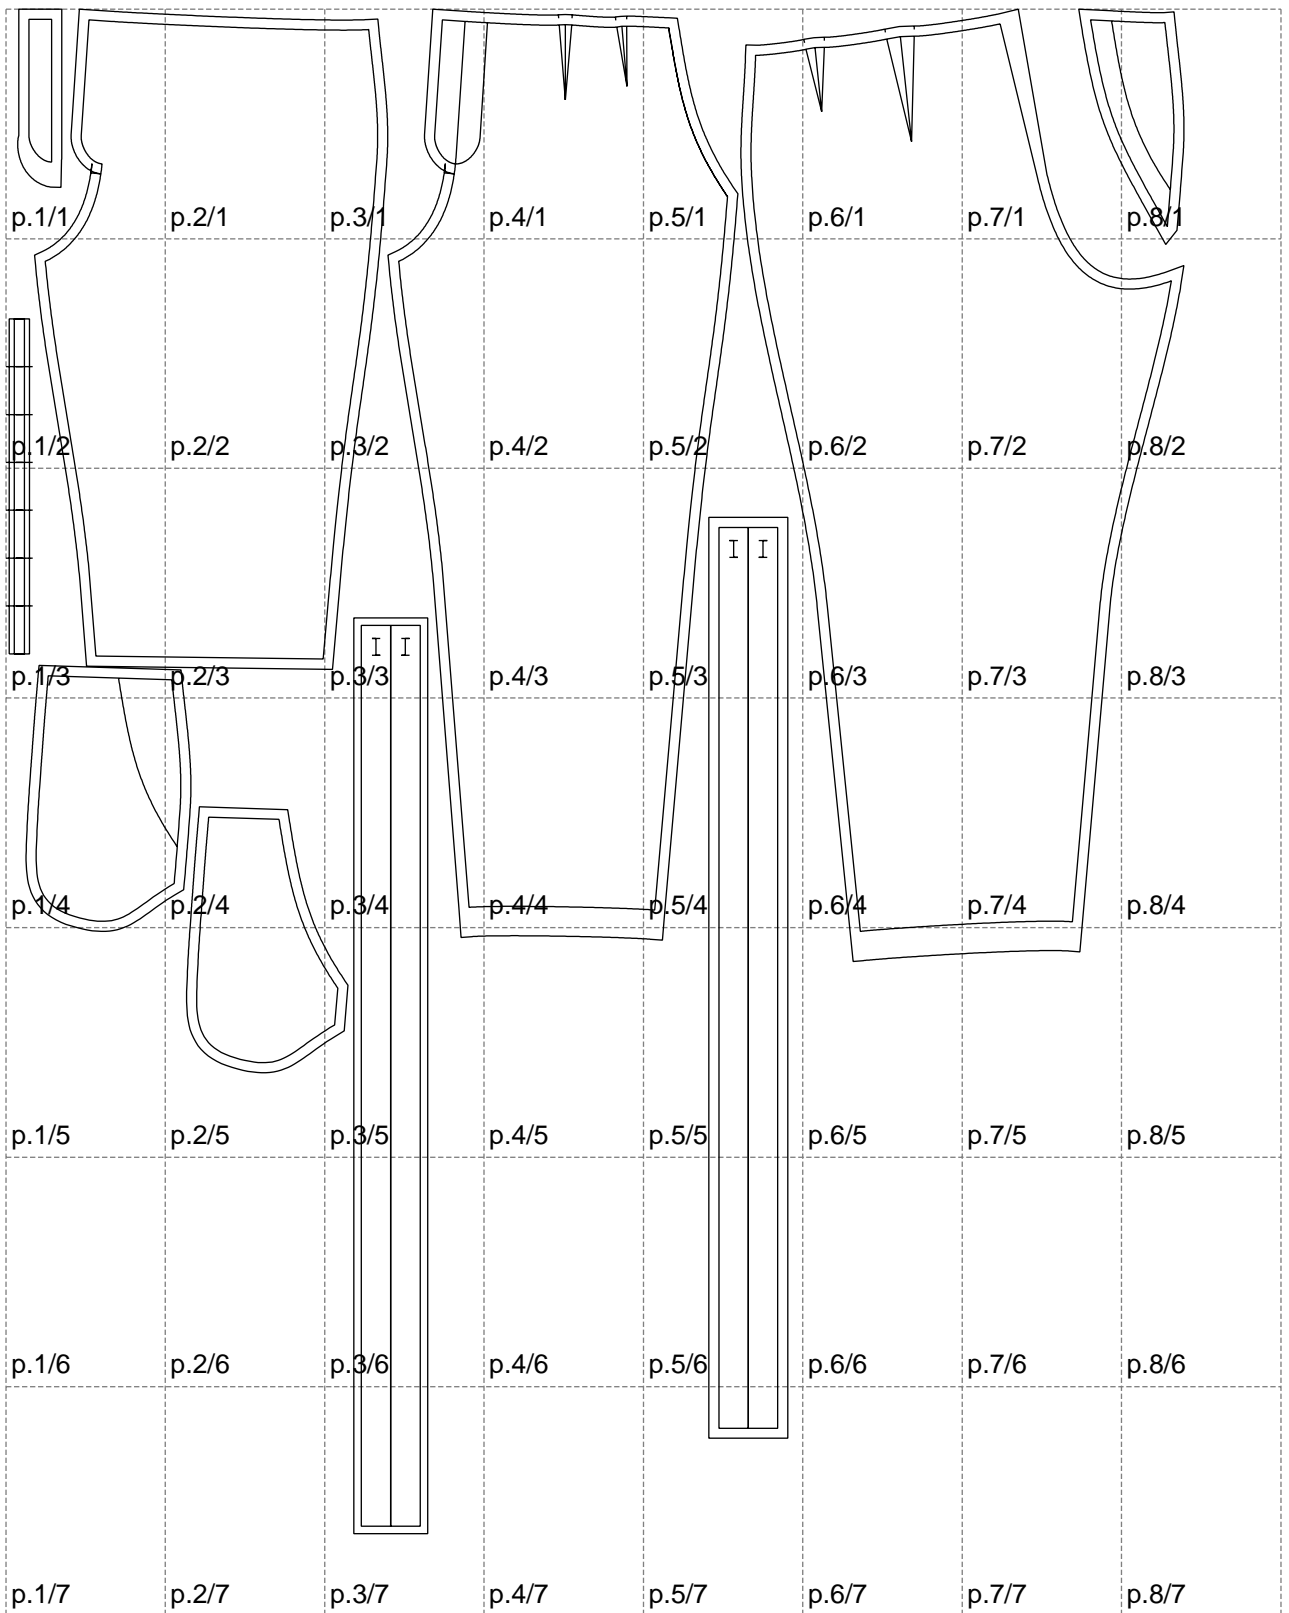

Not for print

Paper size: A4, size:1403.00 x1815.34 mm

# Example

size:1503.00 x2214.81 mm

Maneken =1 ver.0

rz\_1=170

rz\_16=116

rz\_17=100

rz\_18=98.8

rz\_19=124

rz\_20=121

---

. . . . .  
. . . . .  
. . . . .