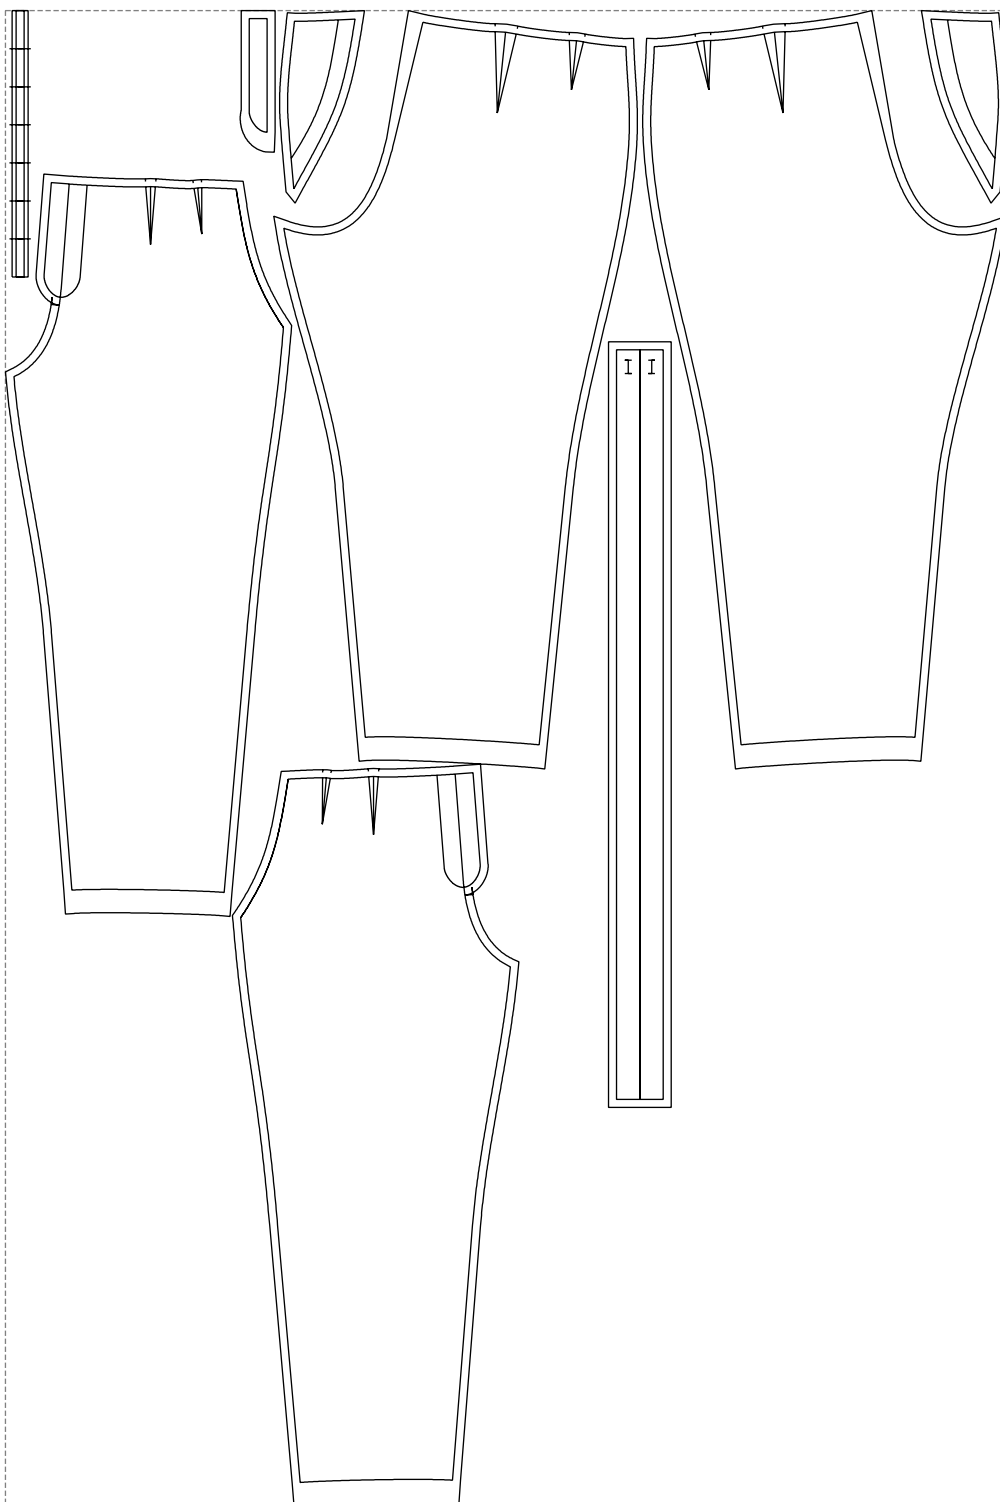

Not for print

Paper size: A4, size:1399.00 x1921.12 mm

# Example

size:1499.00 x2240.57 mm

Maneken =1 ver.0

rz\_1=170

rz\_16=120

rz\_17=104

rz\_18=103.6

rz\_19=128

rz\_20=125.1

---

. . . . .  
. . . . .  
. . . . .