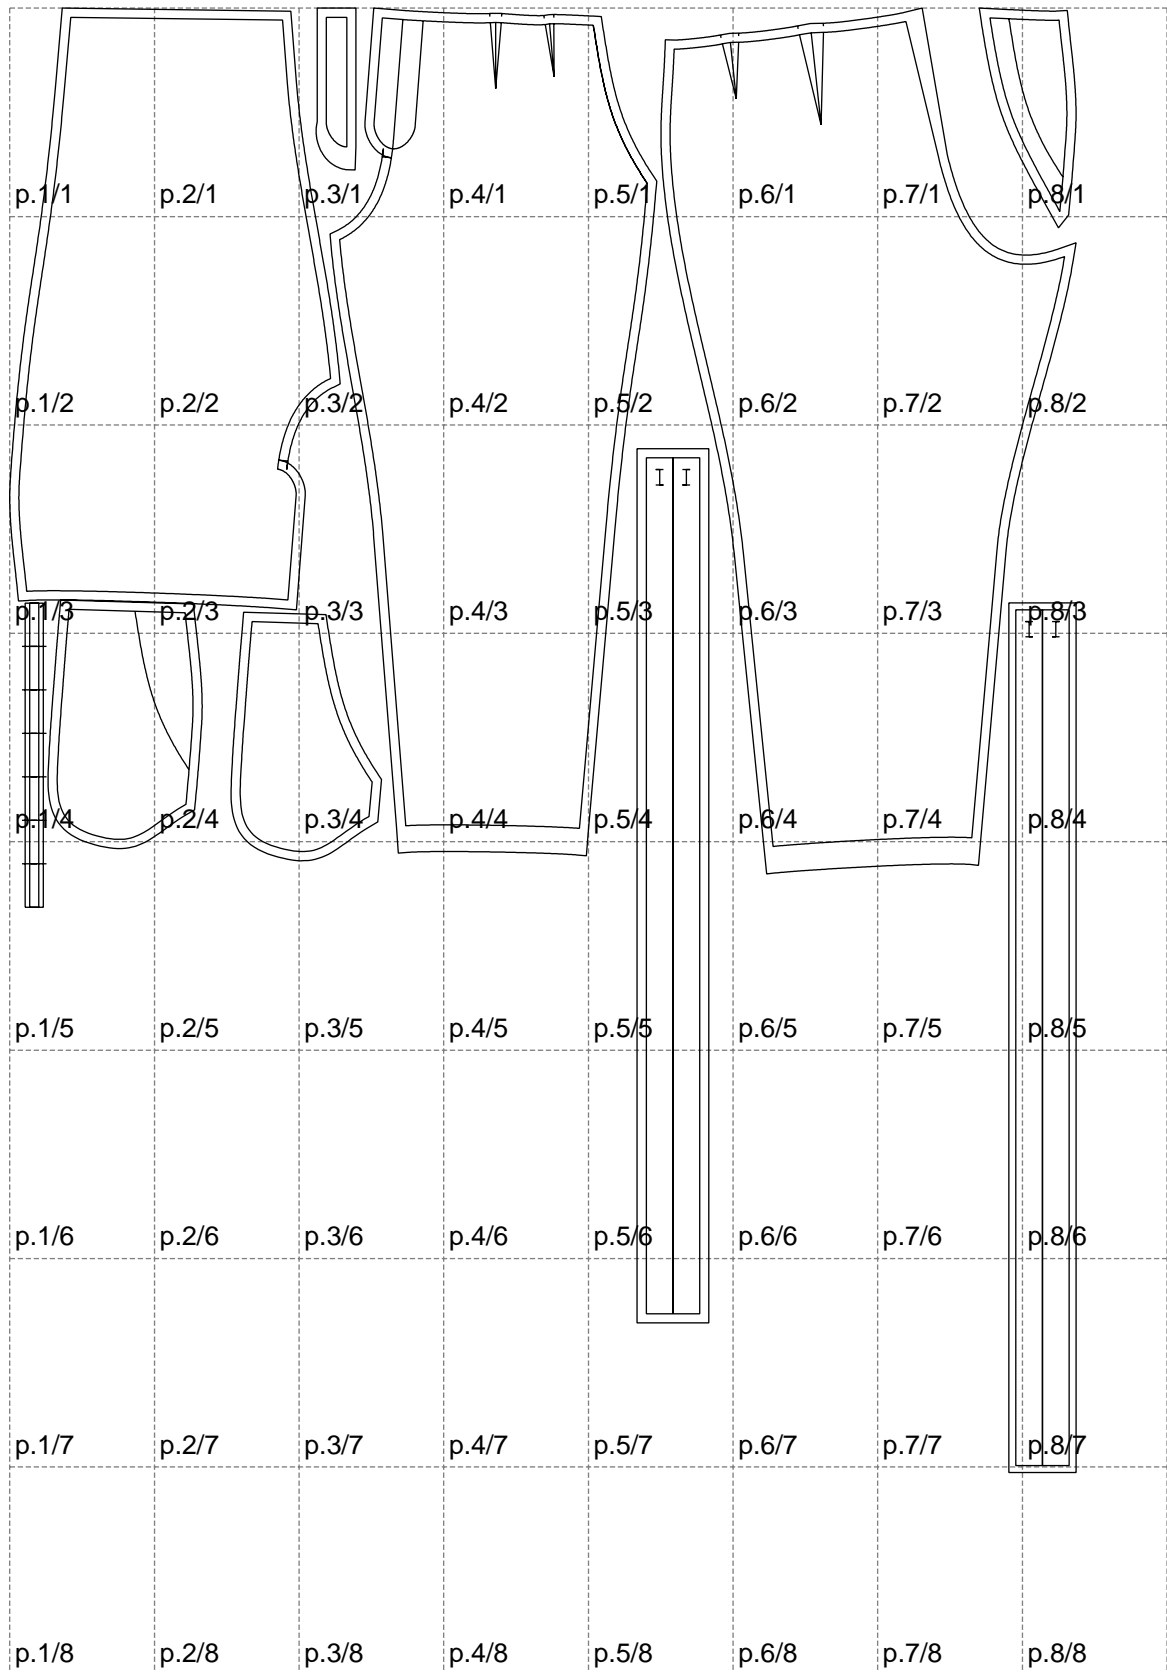

Not for print

Paper size: A4, size:1399.00 x1921.12 mm

# Example

size:1499.00 x2240.57 mm

Maneken =1 ver.0

rz\_1=170

rz\_16=120

rz\_17=104

rz\_18=103.6

rz\_19=128

rz\_20=125.1

---

. . . . .  
. . . . .  
. . . . .