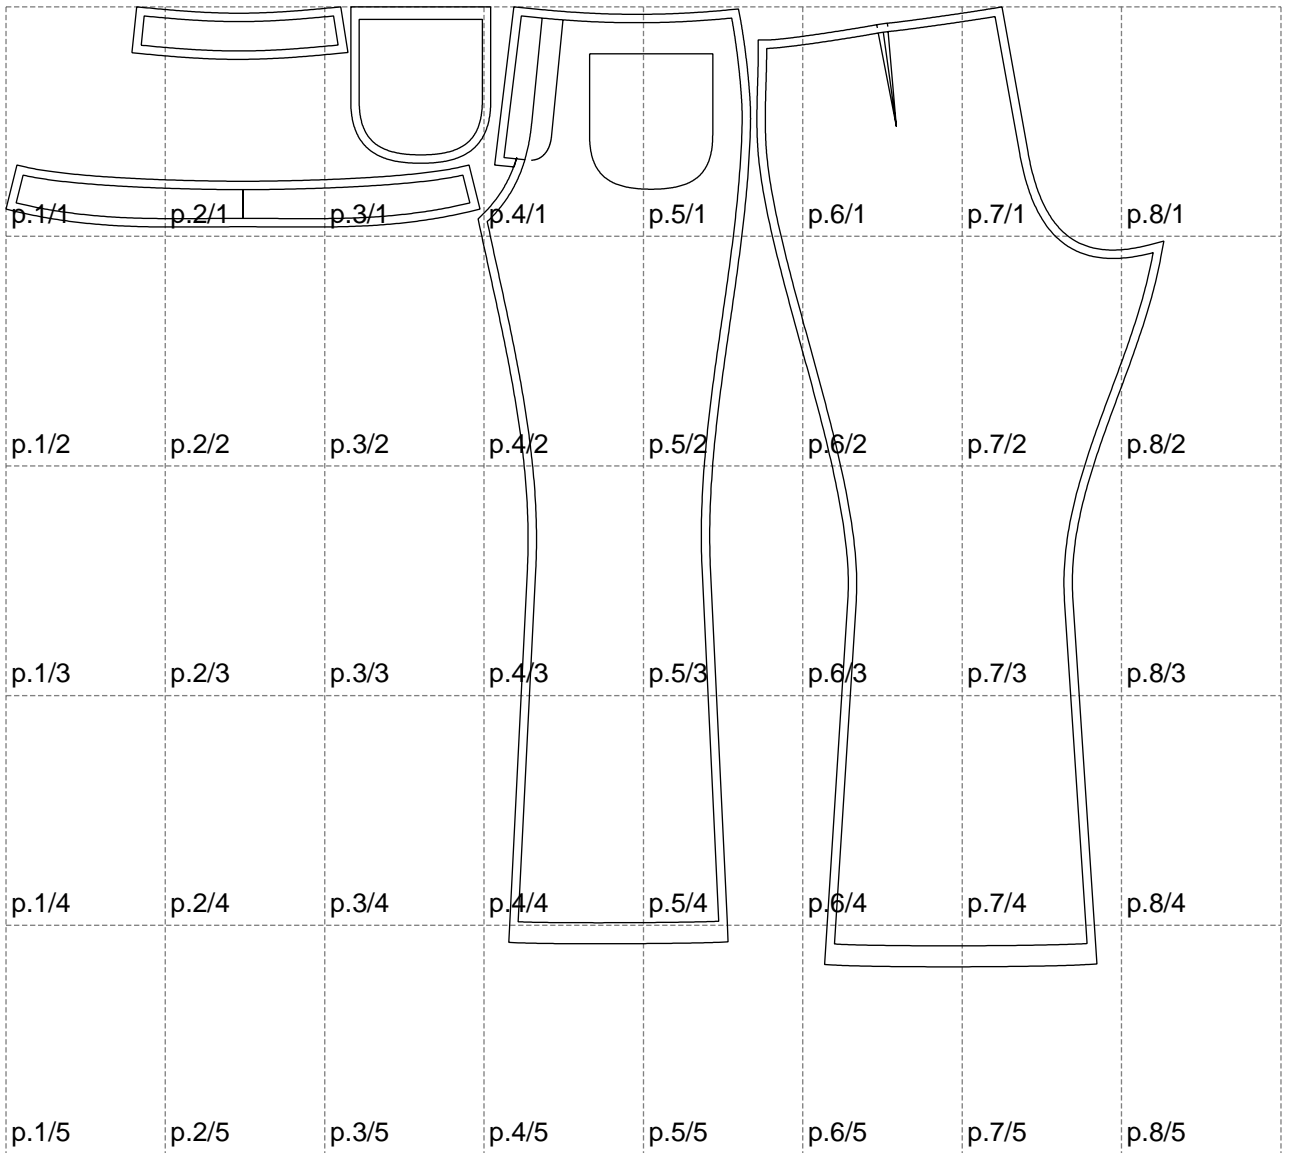

Not for print

Paper size: A4, size:1378.90 x1143.21 mm

# Example

size:1478.96 x2230.88 mm

Maneken =1 ver.0

rz\_1=170

rz\_16=112

rz\_17=96.2

rz\_18=94

rz\_19=120

rz\_20=117

---

. . . . .  
. . . . .  
. . . . .