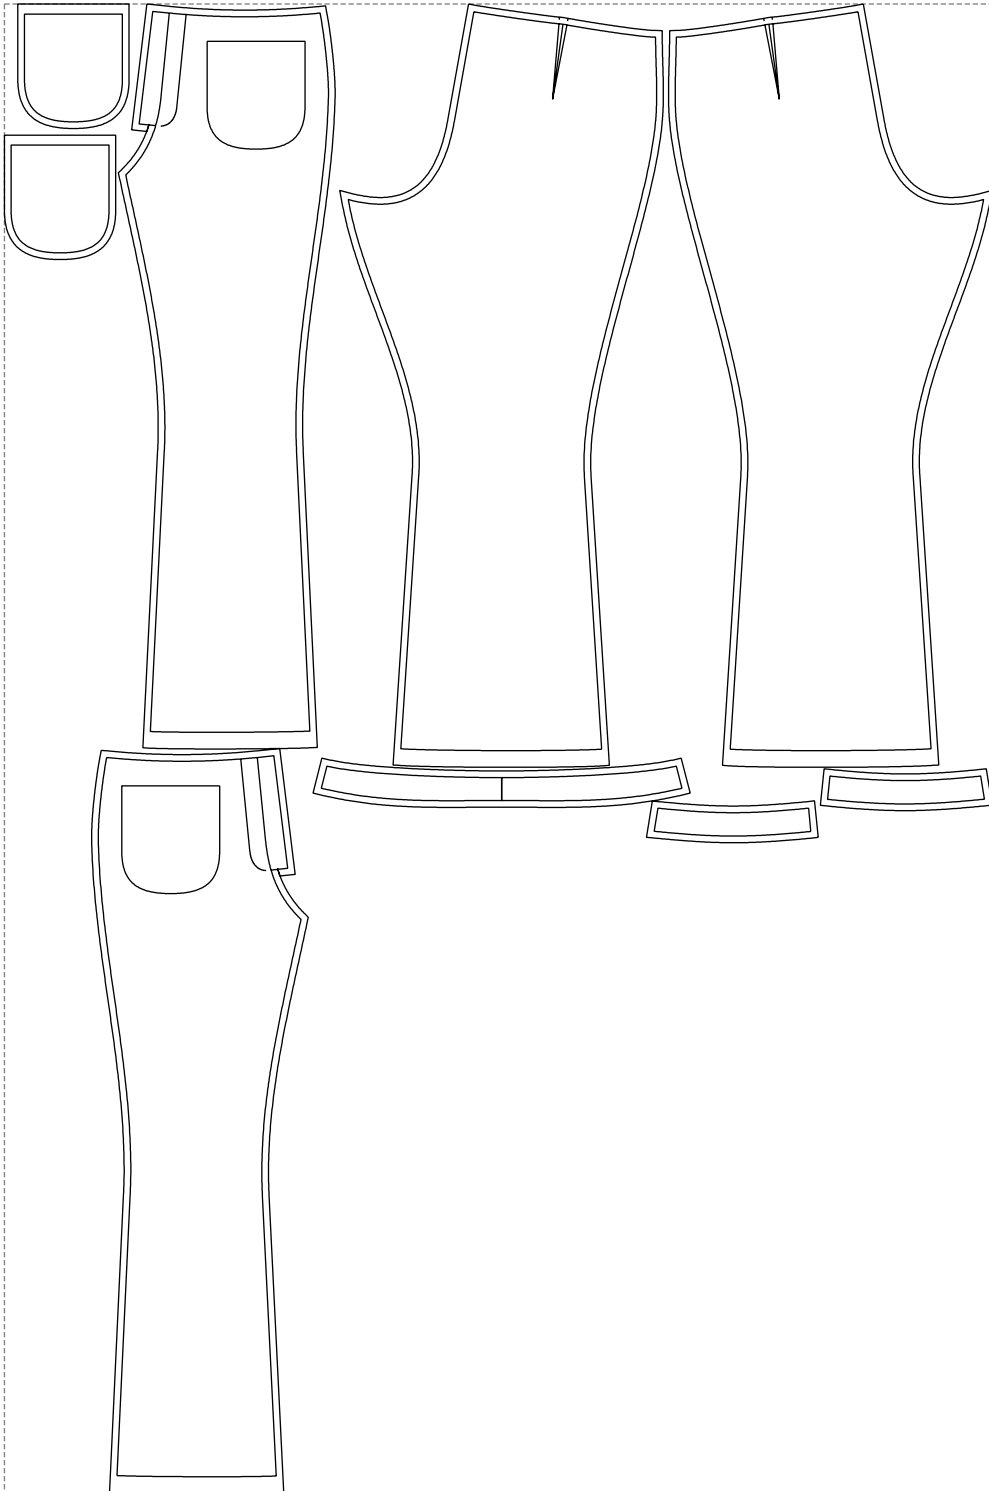

Not for print

Paper size: A4, size:1378.90 x1143.21 mm

# Example

size:1478.96 x2230.88 mm

Maneken =1 ver.0

rz\_1=170

rz\_16=112

rz\_17=96.2

rz\_18=94

rz\_19=120