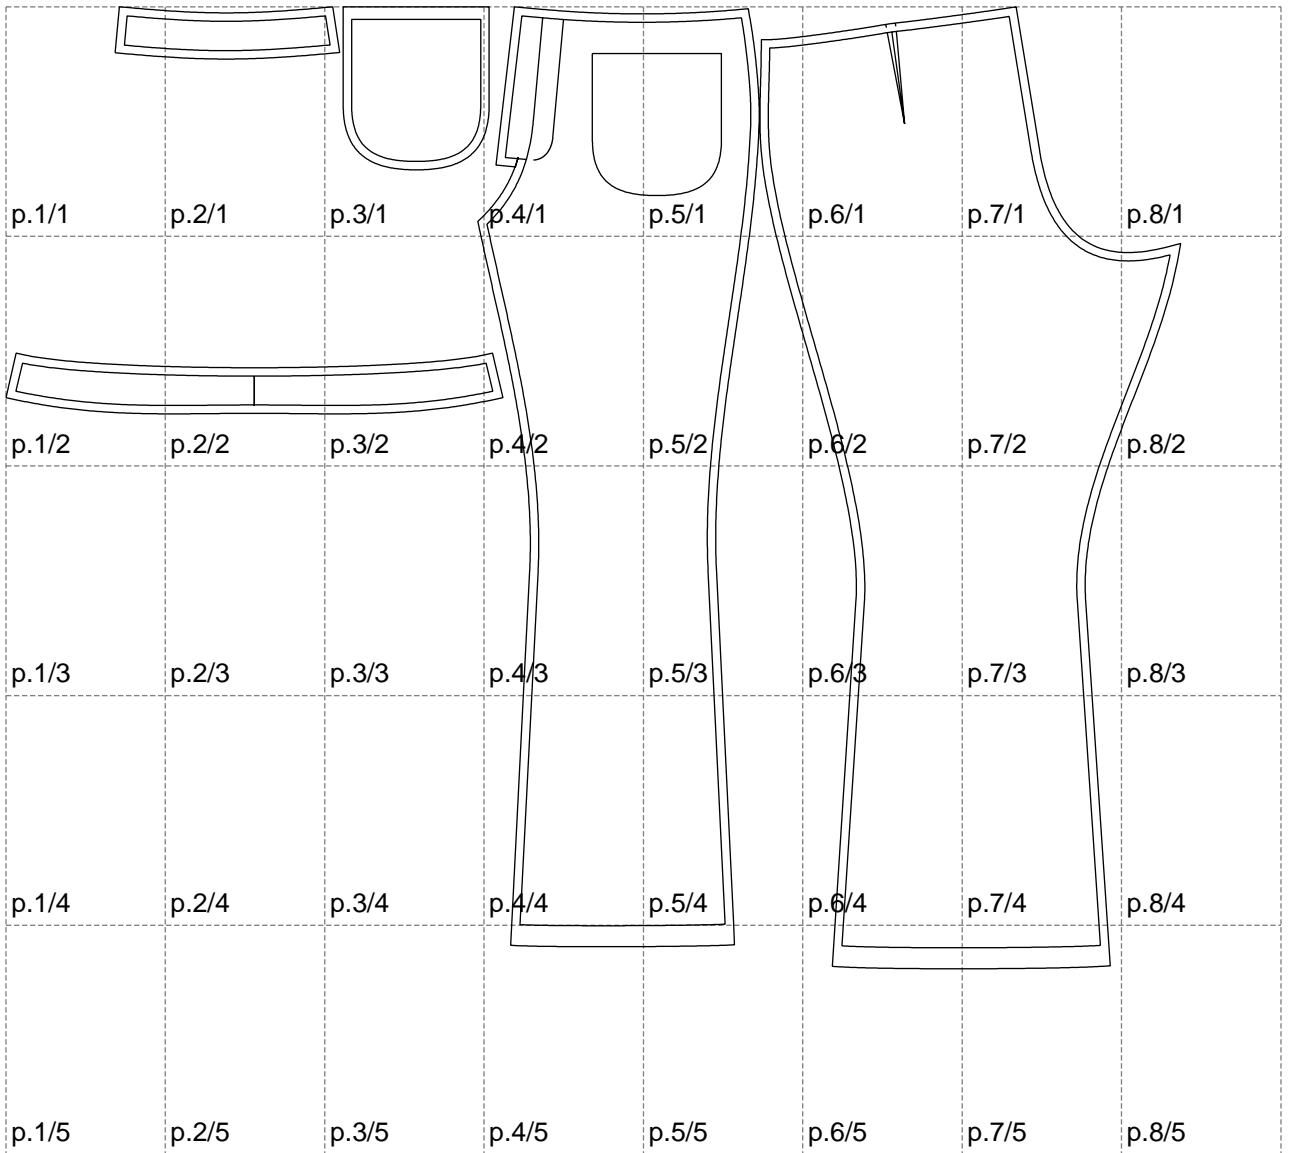

Not for print

Paper size: A4, size:1399.00 x1145.53 mm

# Example

size:1499.00 x2240.78 mm

Maneken =1 ver.0

rz\_1=170

rz\_16=116

rz\_17=100

rz\_18=98.8

rz\_19=124

rz\_20=121

---

. . . . .  
. . . . .  
. . . . .