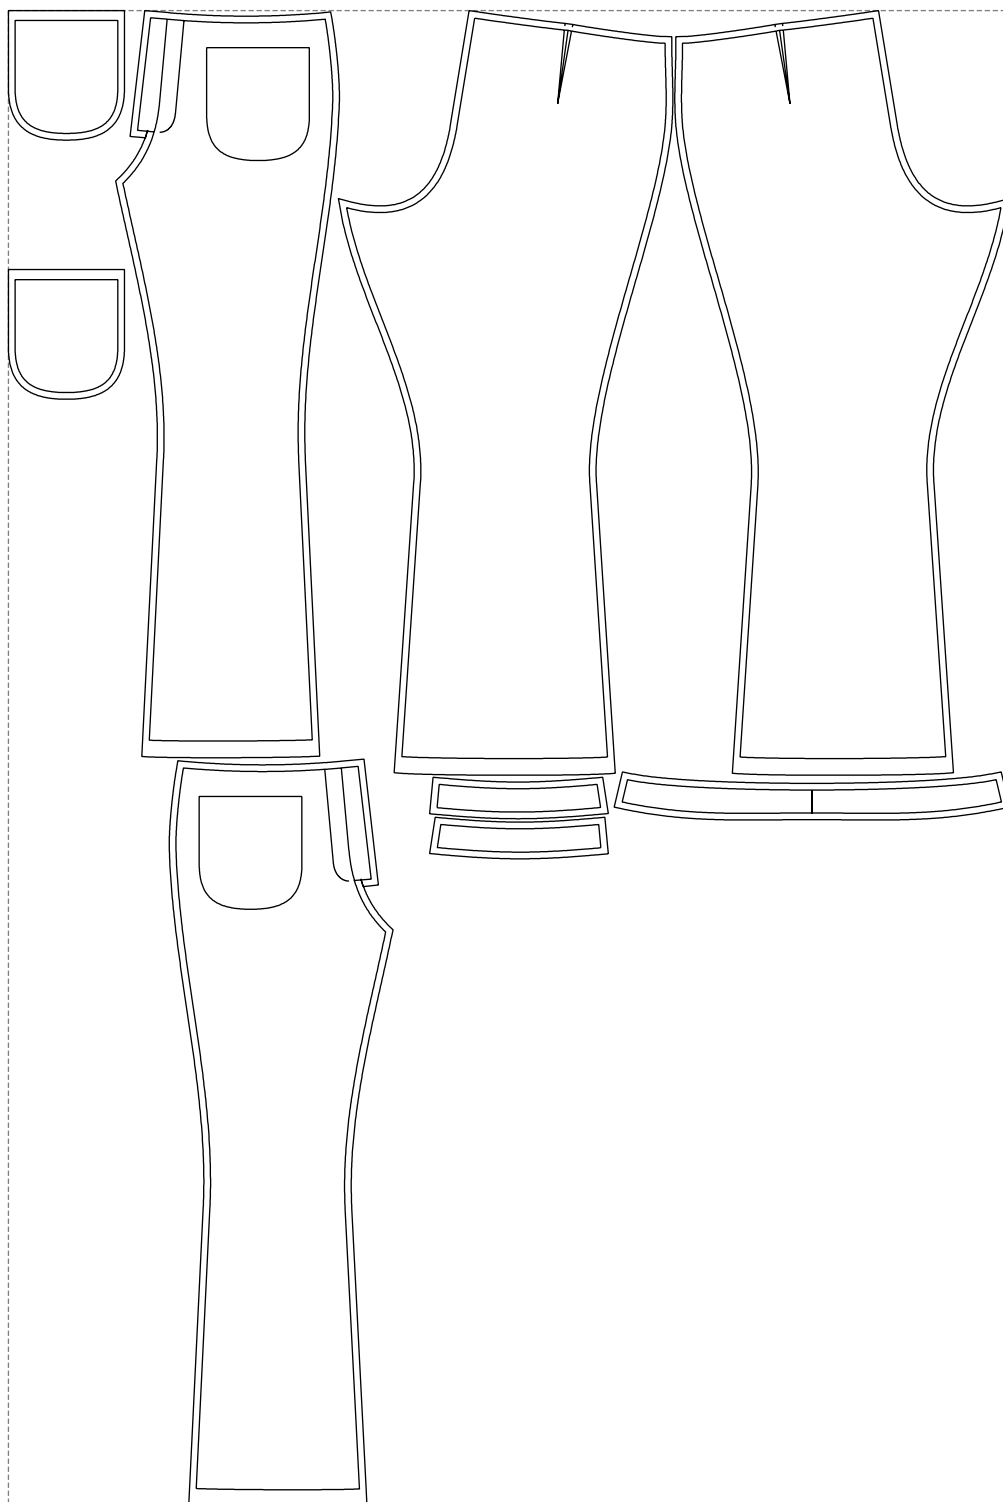

Not for print

Paper size: A4, size:1399.00 x1145.53 mm

# Example

size:1499.00 x2240.78 mm

Maneken =1 ver.0

rz\_1=170

rz\_16=116

rz\_17=100

rz\_18=98.8

rz\_19=124