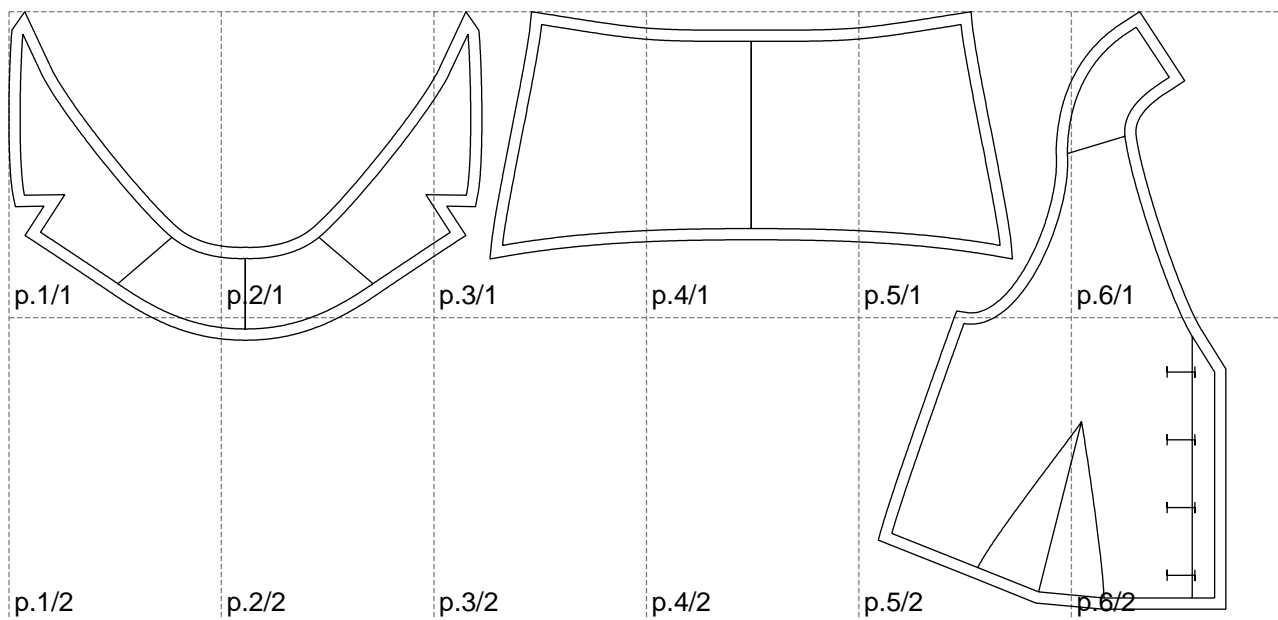

Not for print

Paper size: A4, size:1086.92 x533.61 mm

# Example

size:1438.63 x1024.29 mm

Maneken =1 ver.0

rz\_1=170

rz\_16=88

rz\_17=75.6

rz\_18=67.6

rz\_19=96

rz\_20=94.6

---

. . . . .  
. . . . .  
. . . . .