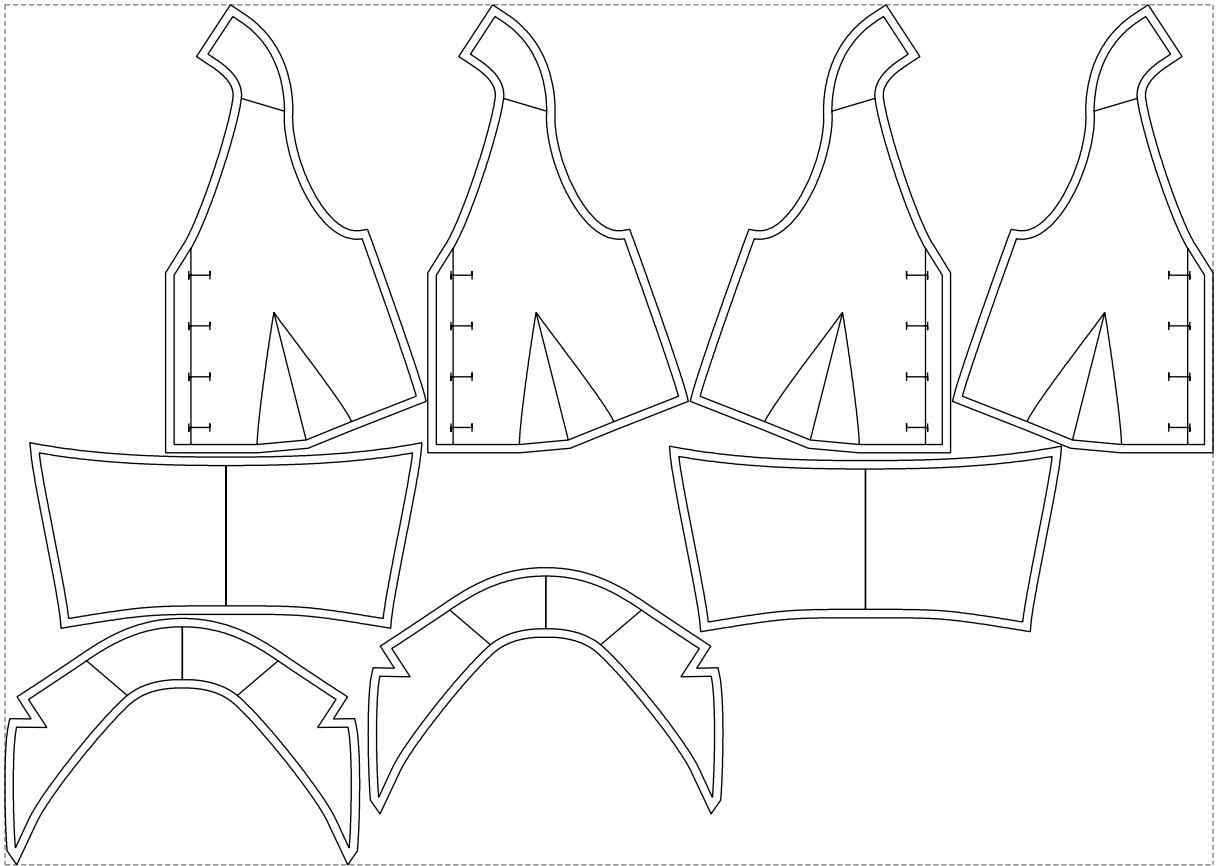

Not for print

Paper size: A4, size:1086.92 x533.61 mm

# Example

size:1438.63 x1024.29 mm

Maneken =1 ver.0

rz\_1=170

rz\_16=88

rz\_17=75.6

rz\_18=67.6

rz\_19=96

rz\_20=94.6

---

. . . . .  
. . . . .  
. . . . .