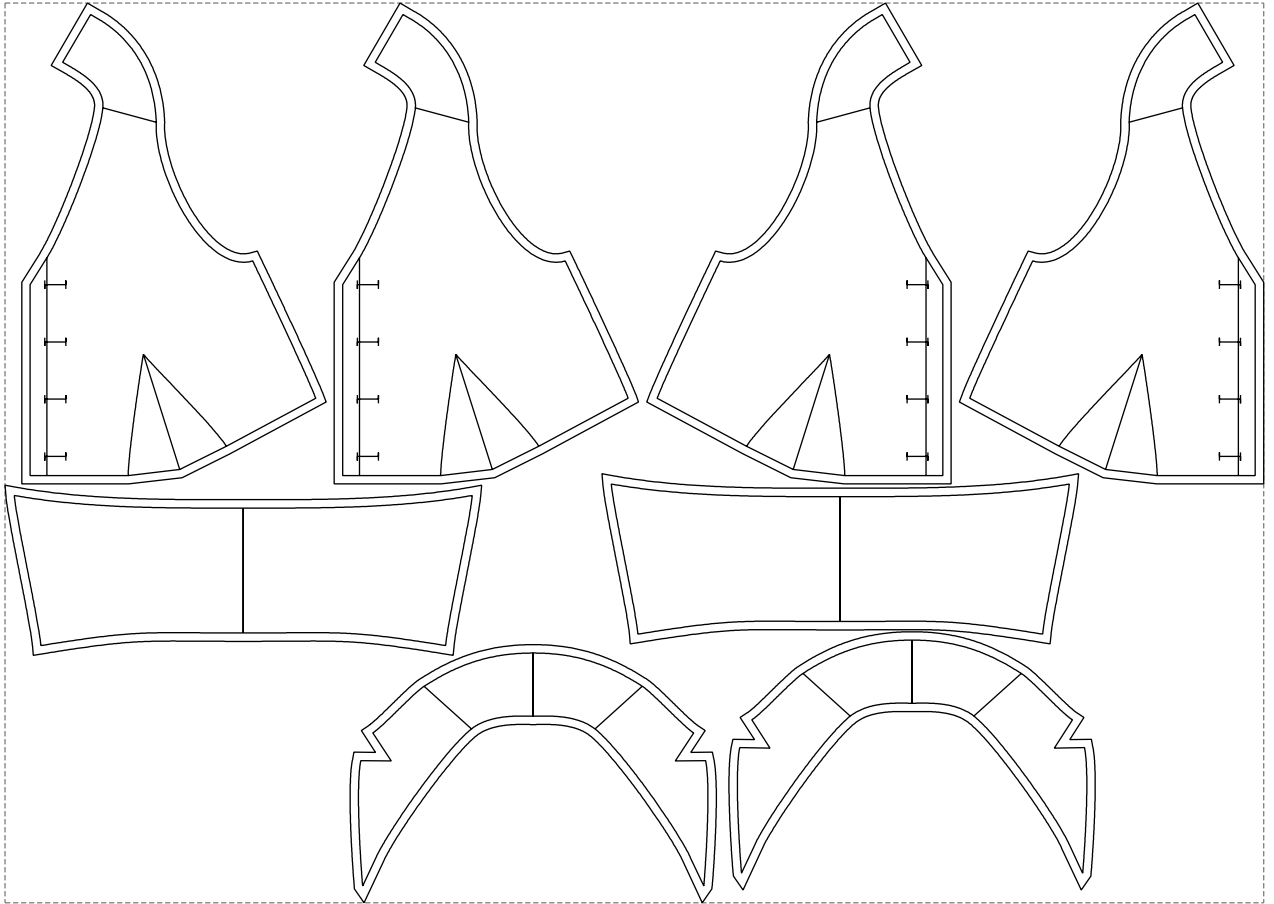

Not for print

Paper size: A4, size:1208.43 x572.87 mm

# Example

size:1499.00 x1071.79 mm

Maneken =1 ver.0

rz\_1=170

rz\_16=108

rz\_17=92.5

rz\_18=89.2

rz\_19=116

rz\_20=113

---

. . . . .  
. . . . .  
. . . . .