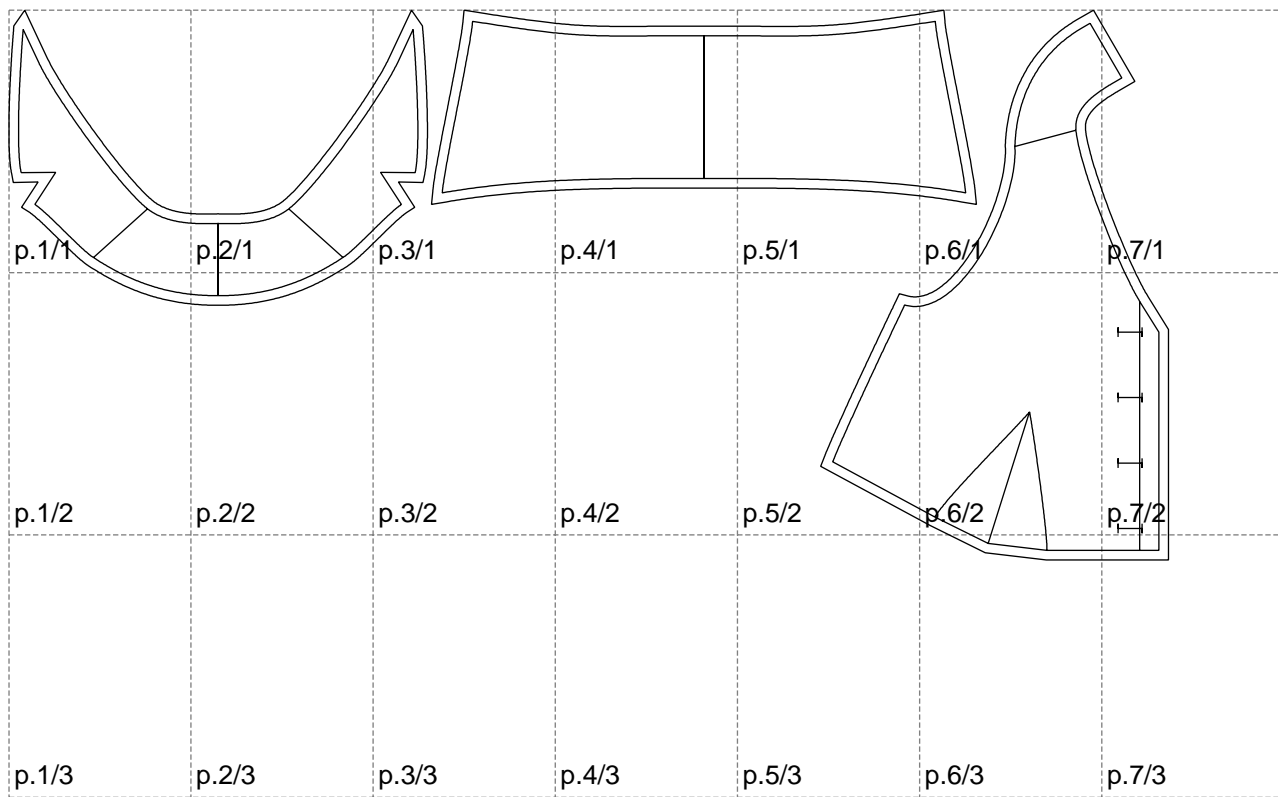

Not for print

Paper size: A4, size:1208.43 x572.87 mm

# Example

size:1499.00 x1071.79 mm

Maneken =1 ver.0

rz\_1=170

rz\_16=108

rz\_17=92.5

rz\_18=89.2

rz\_19=116

rz\_20=113

---

. . . . .  
. . . . .  
. . . . .