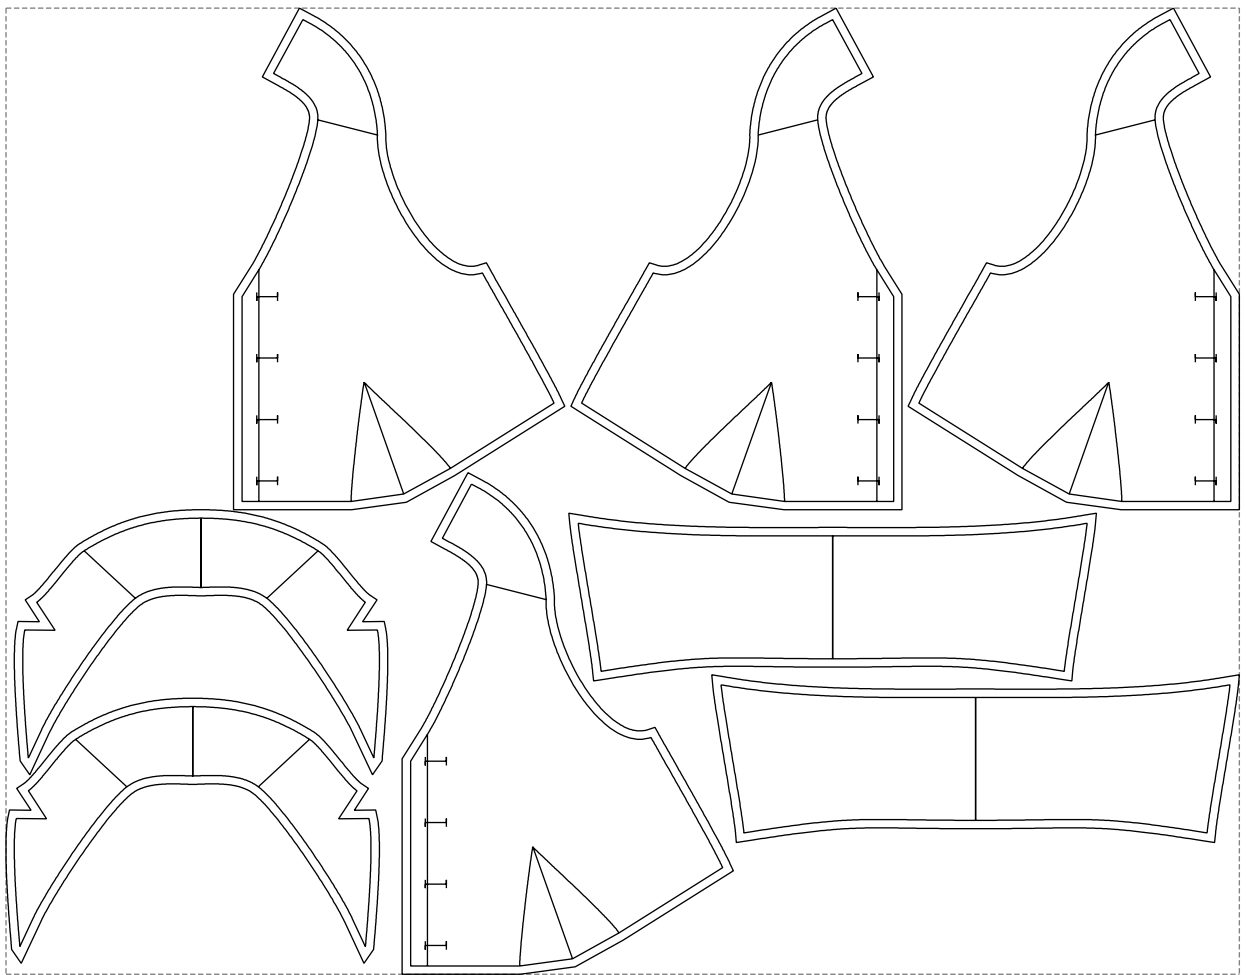

Not for print

Paper size: A4, size:1288.51 x597.49 mm

# Example

size:1468.88 x1150.87 mm

Maneken =1 ver.0

rz\_1=170

rz\_16=120

rz\_17=104

rz\_18=103.6

rz\_19=128

rz\_20=125.1

---

. . . . .  
. . . . .  
. . . . .