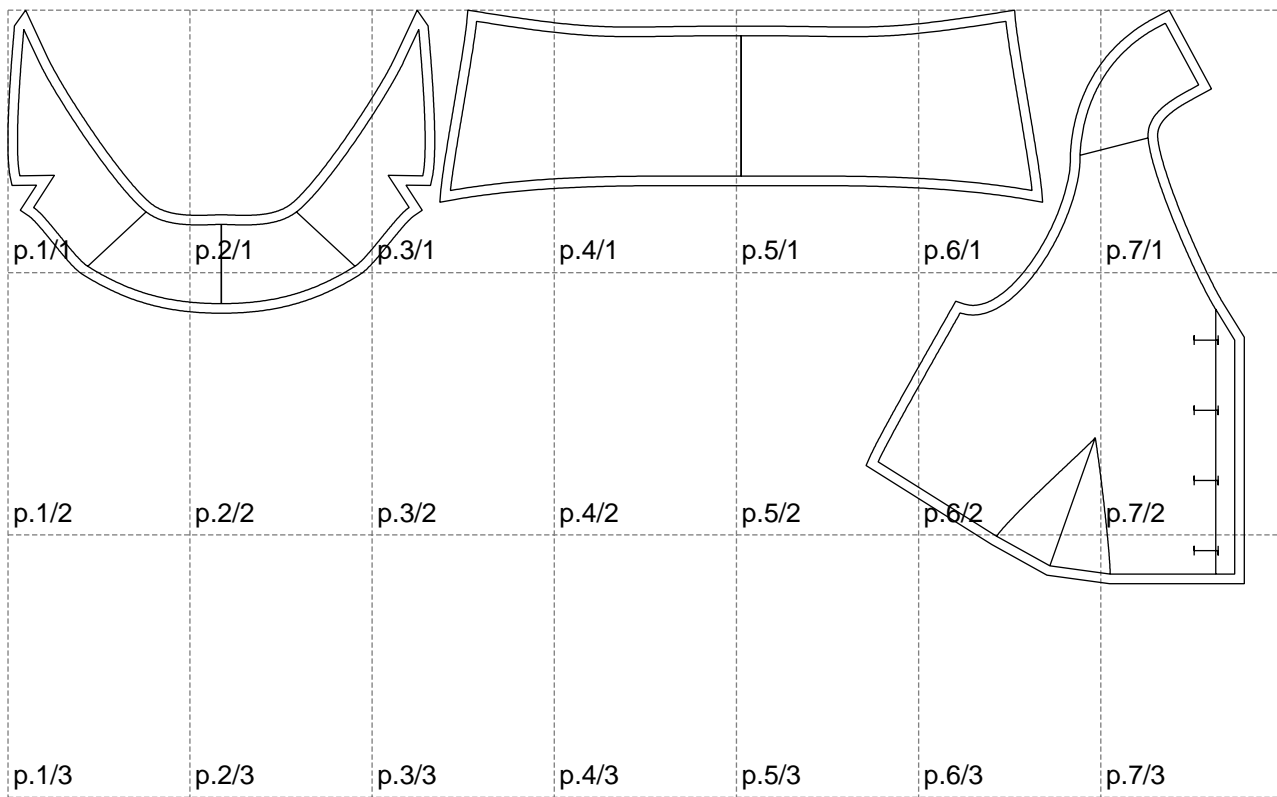

Not for print

Paper size: A4, size:1288.51 x597.49 mm

# Example

size:1468.88 x1150.87 mm

Maneken =1 ver.0

rz\_1=170

rz\_16=120

rz\_17=104

rz\_18=103.6

rz\_19=128

rz\_20=125.1

---

. . . . .  
. . . . .  
. . . . .